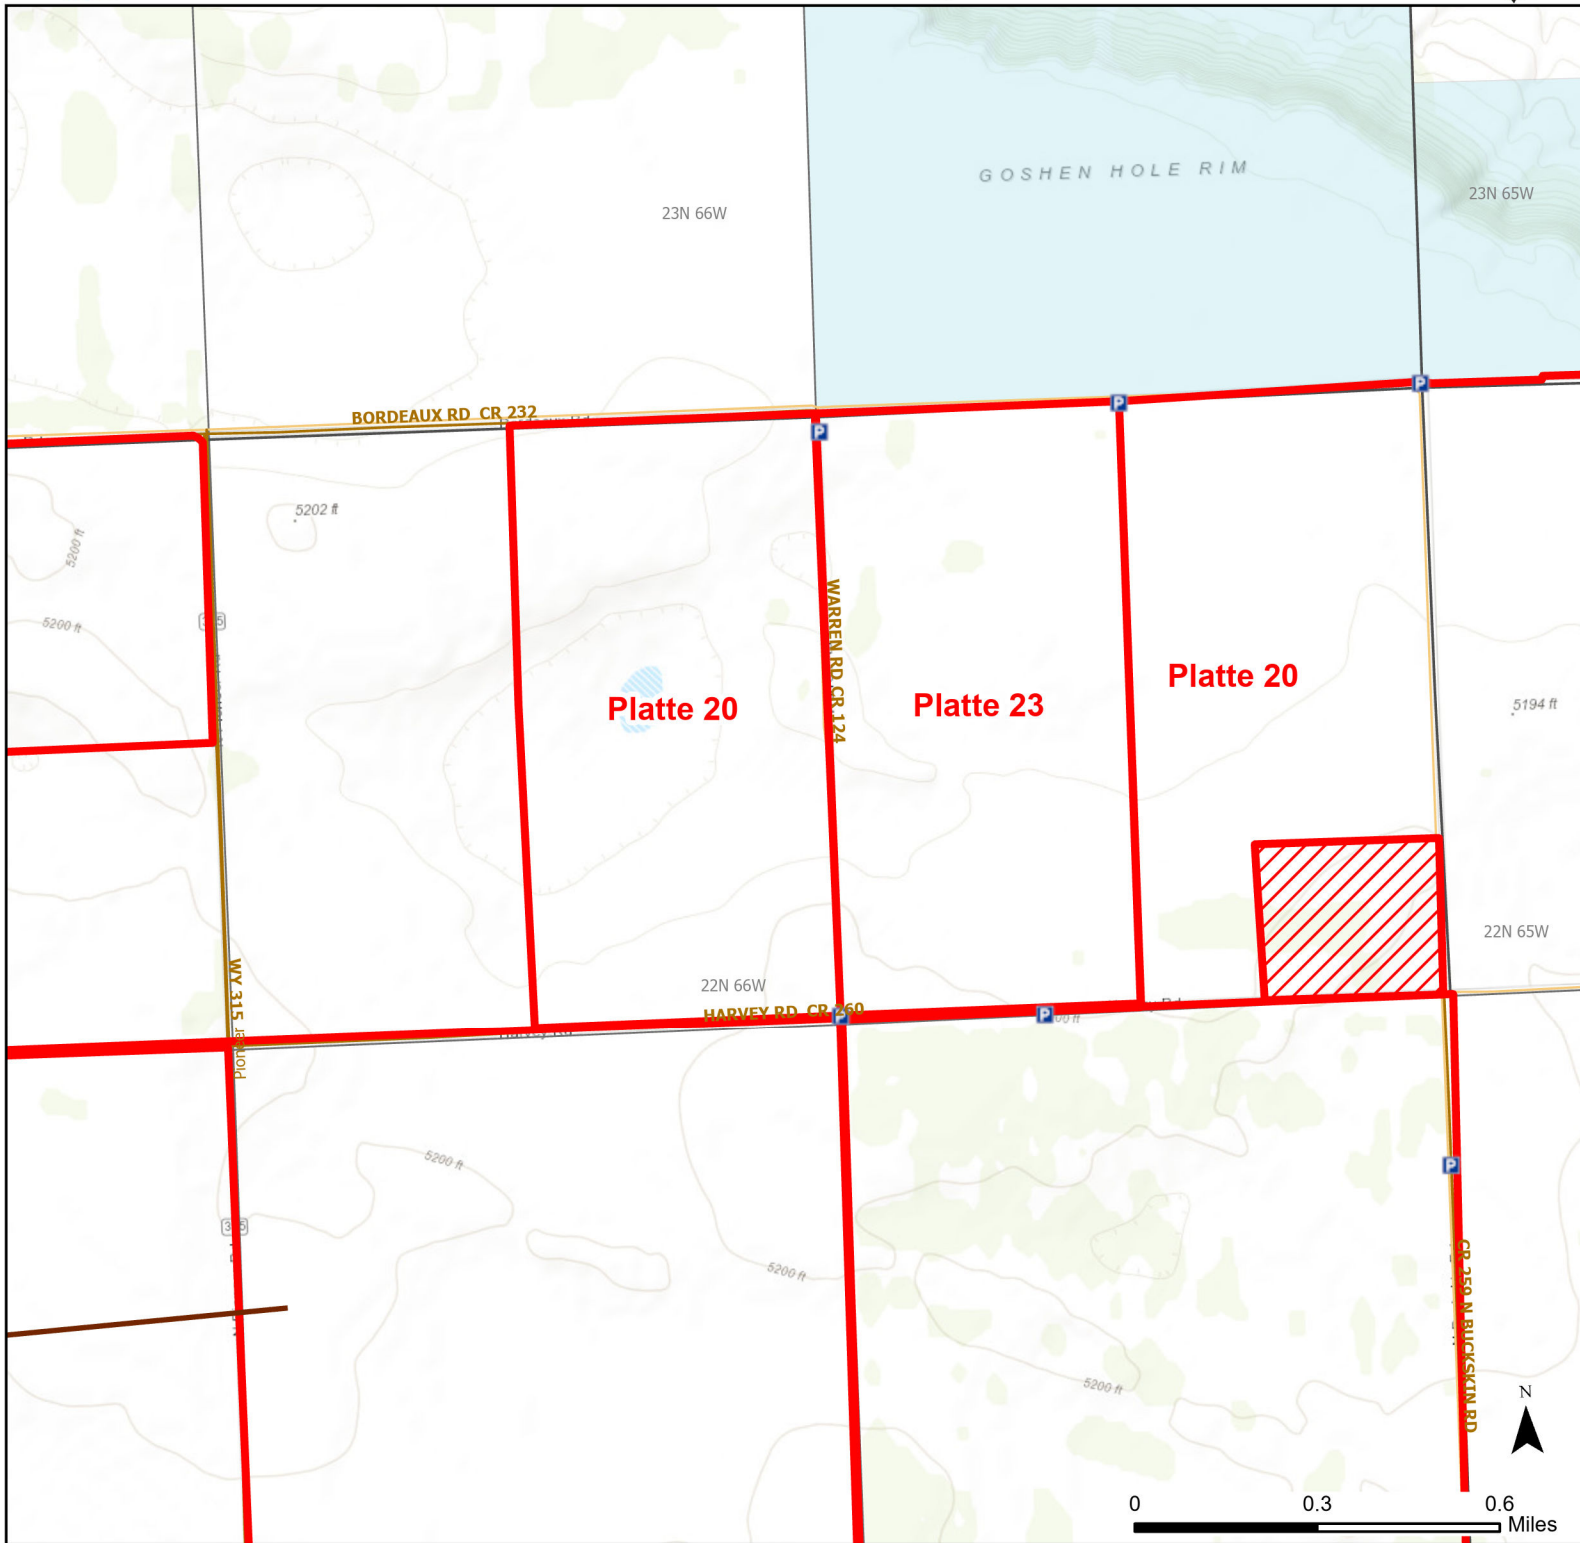

Platte 23 Walk-in Hunting Area

Access Dates:
09/01 - 12/31
2024 Hunt Season

Parking	Closed Road	Boundary	Limited Range Weapons and Archery	State
Road Closed	WIA Use Only	Archery Only	Other	DOD
Coupon Box	Roads	CLOSED		BLM
Gate	County Boundaries			Forest Service
Open Road				Wyoming Game & Fish Dept.
Special Conditions Apply				Private

This map is for visual use, assistance and general location only, does not represent a survey, and is not to be used for legal conveyance. Hunt Area boundaries are approximate, consult Game and Fish Hunting Regulations for descriptions and restrictions. Access to these private lands for any commercial activity must be gained by contacting the individual landowner(s) directly.