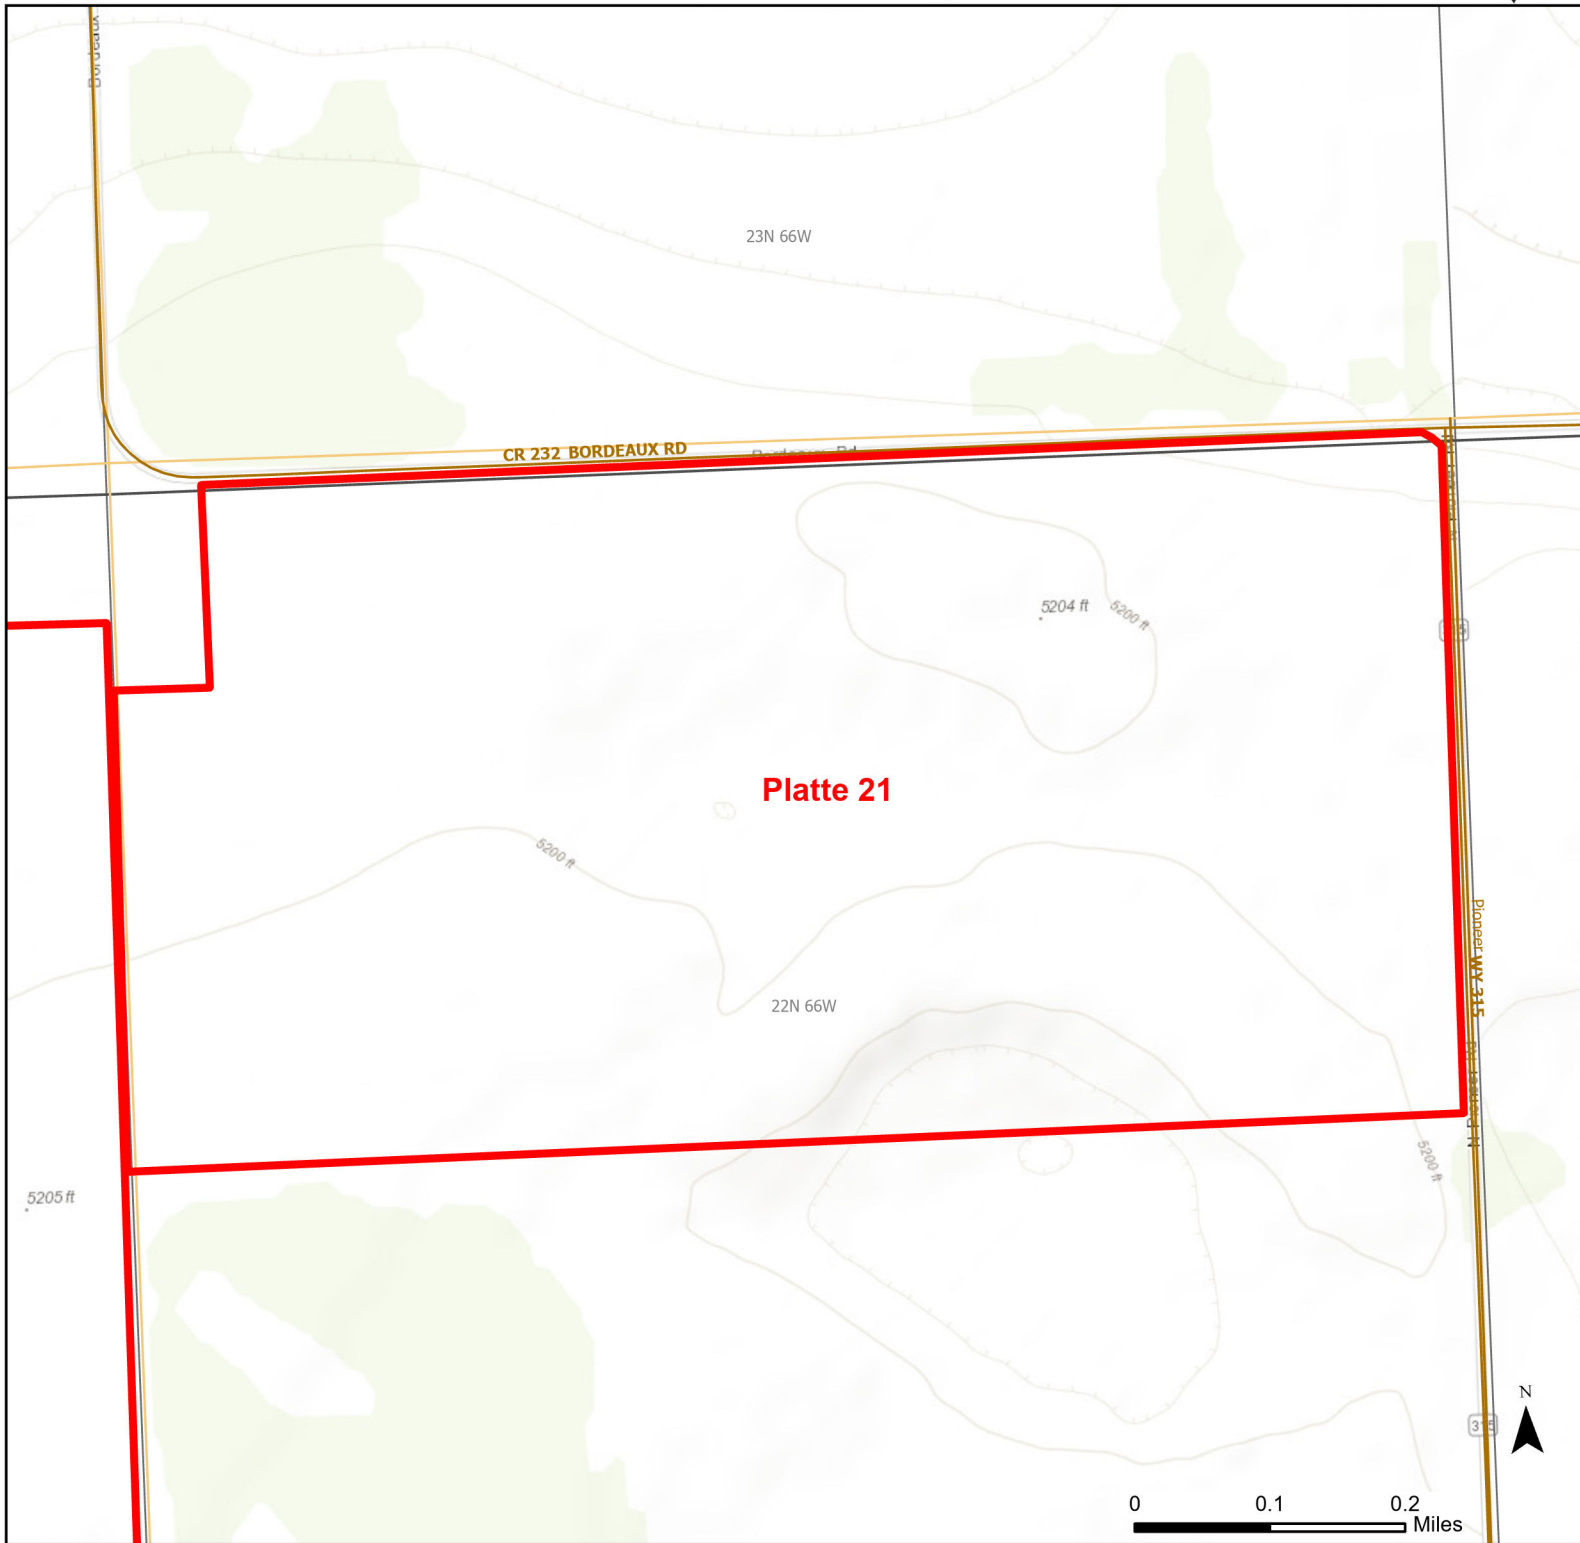

Platte 21 Walk-in Hunting Area

Access Dates:
09/01 - 12/31
2024 Hunt Season

Parking	Closed Road	Boundary	Limited Range Weapons and Archery	State
Road Closed	WIA Use Only	Archery Only	Other	DOD
Coupon Box	Roads			BLM
Gate	County Boundaries			Forest Service
Open Road				Wyoming Game & Fish Dept.
Special Conditions Apply			CLOSED	Private

Species allowed to hunt: Sharp-tailed Grouse, Doves

Rules:

This map is for visual use, assistance and general location only, does not represent a survey, and is not to be used for legal conveyance. Hunt Area boundaries are approximate, consult Game and Fish Hunting Regulations for descriptions and restrictions. Access to these private lands for any commercial activity must be gained by contacting the individual landowner(s) directly.