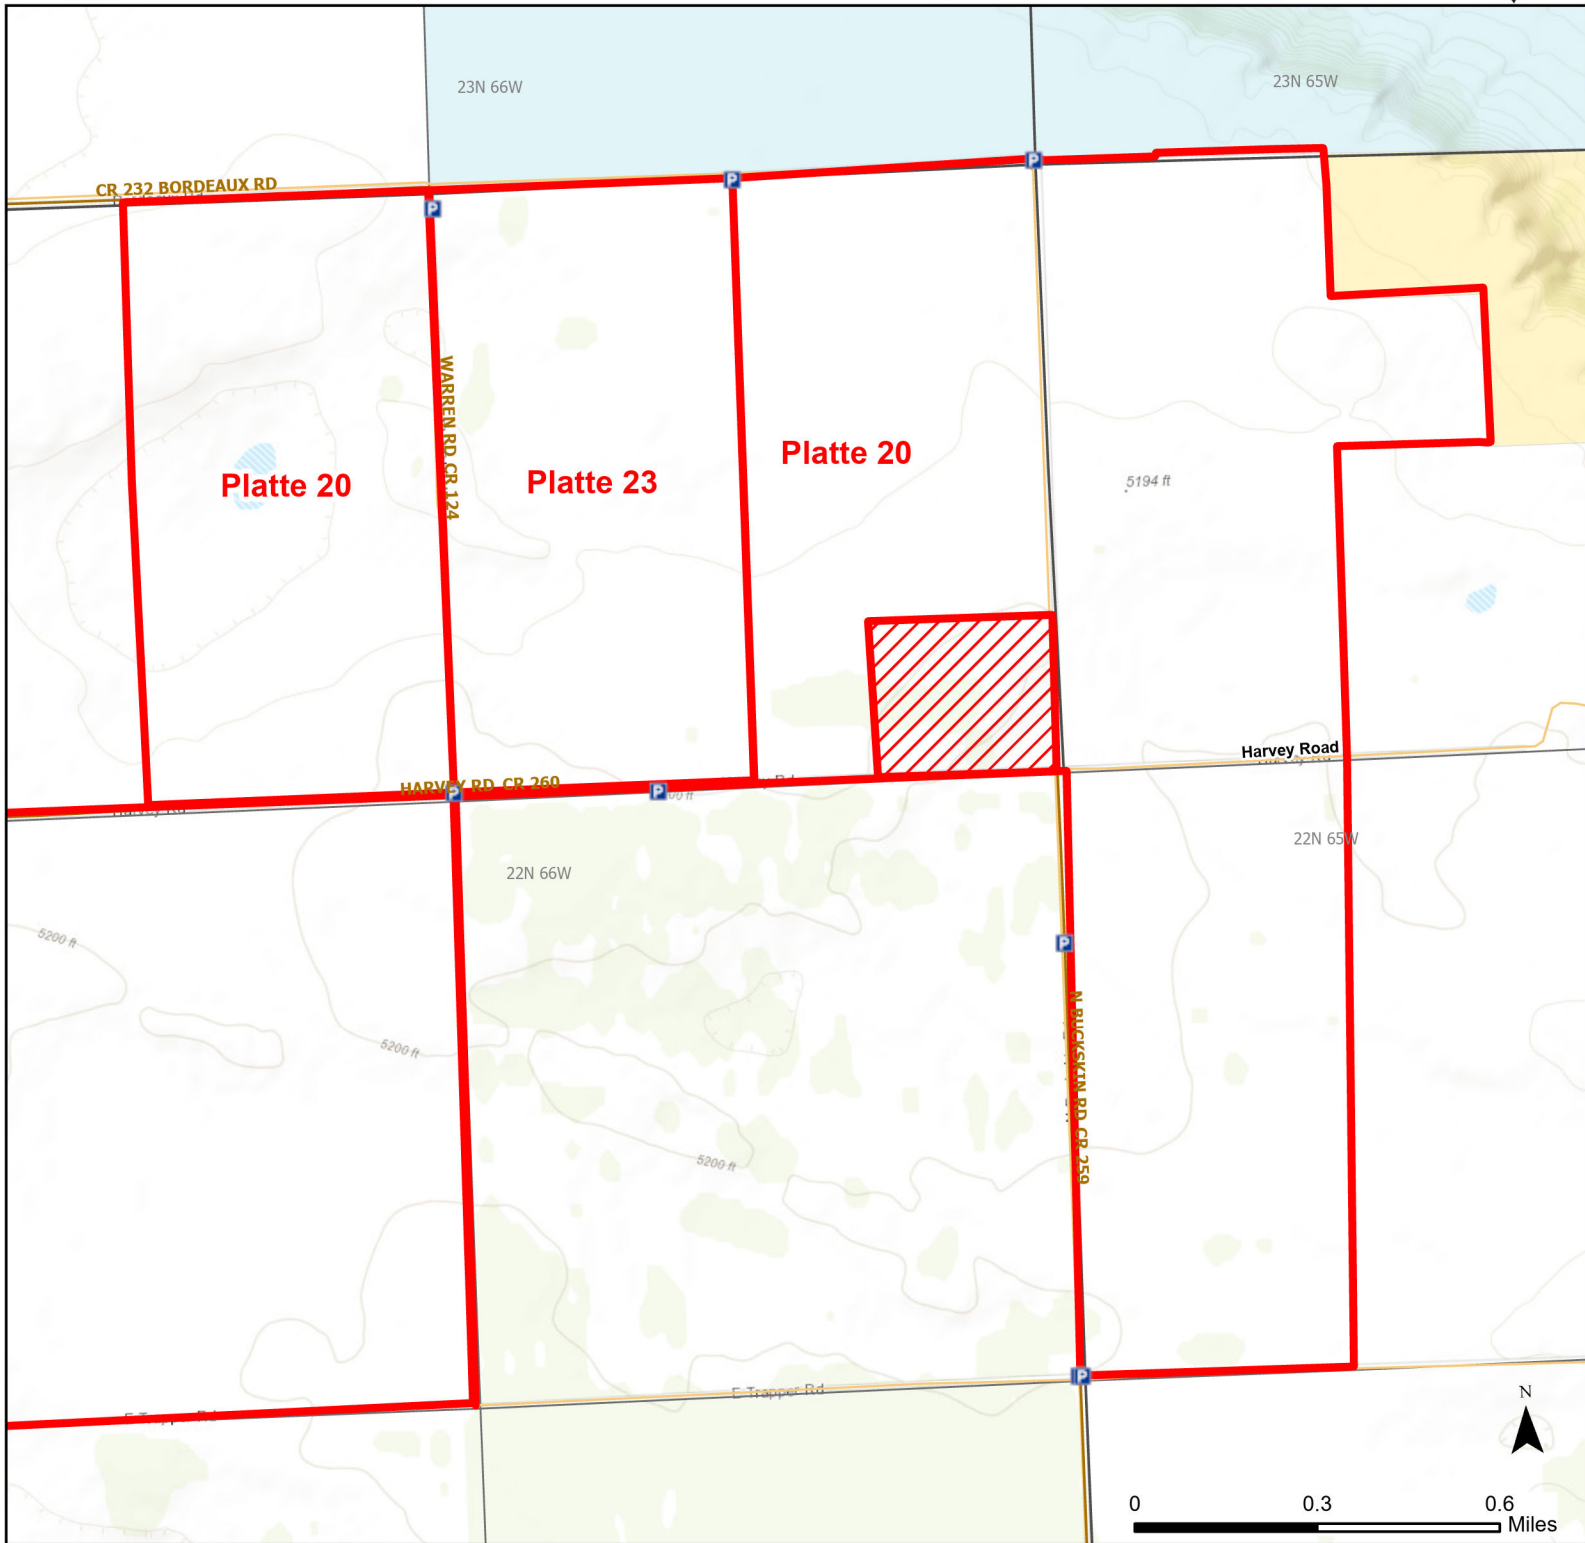

# Platte 20 Walk-in Hunting Area

Access Dates:  
09/01 - 12/31  
2024 Hunt Season

Parking	Closed Road	Boundary	Limited Range Weapons and Archery	State
Road Closed	WIA Use Only	Archery Only	Other	DOD
Coupon Box	Roads	County Boundaries	CLOSED	BLM
Gate	County Boundaries			Forest Service
Open Road				Wyoming Game & Fish Dept.
Special Conditions Apply				Private

Species allowed to hunt: Pheasant, Sharp-tailed Grouse, Doves, Partridge, Antelope

Rules: All vehicles must park in designated parking areas only. Portable blinds may be used on a daily basis. Blinds must have owner's name and contact info affixed and may not be left in the field overnight. No access within 100 yards of buildings.

This map is for visual use, assistance and general location only, does not represent a survey, and is not to be used for legal conveyance. Hunt Area boundaries are approximate, consult Game and Fish Hunting Regulations for descriptions and restrictions. Access to these private lands for any commercial activity must be gained by contacting the individual landowner(s) directly.