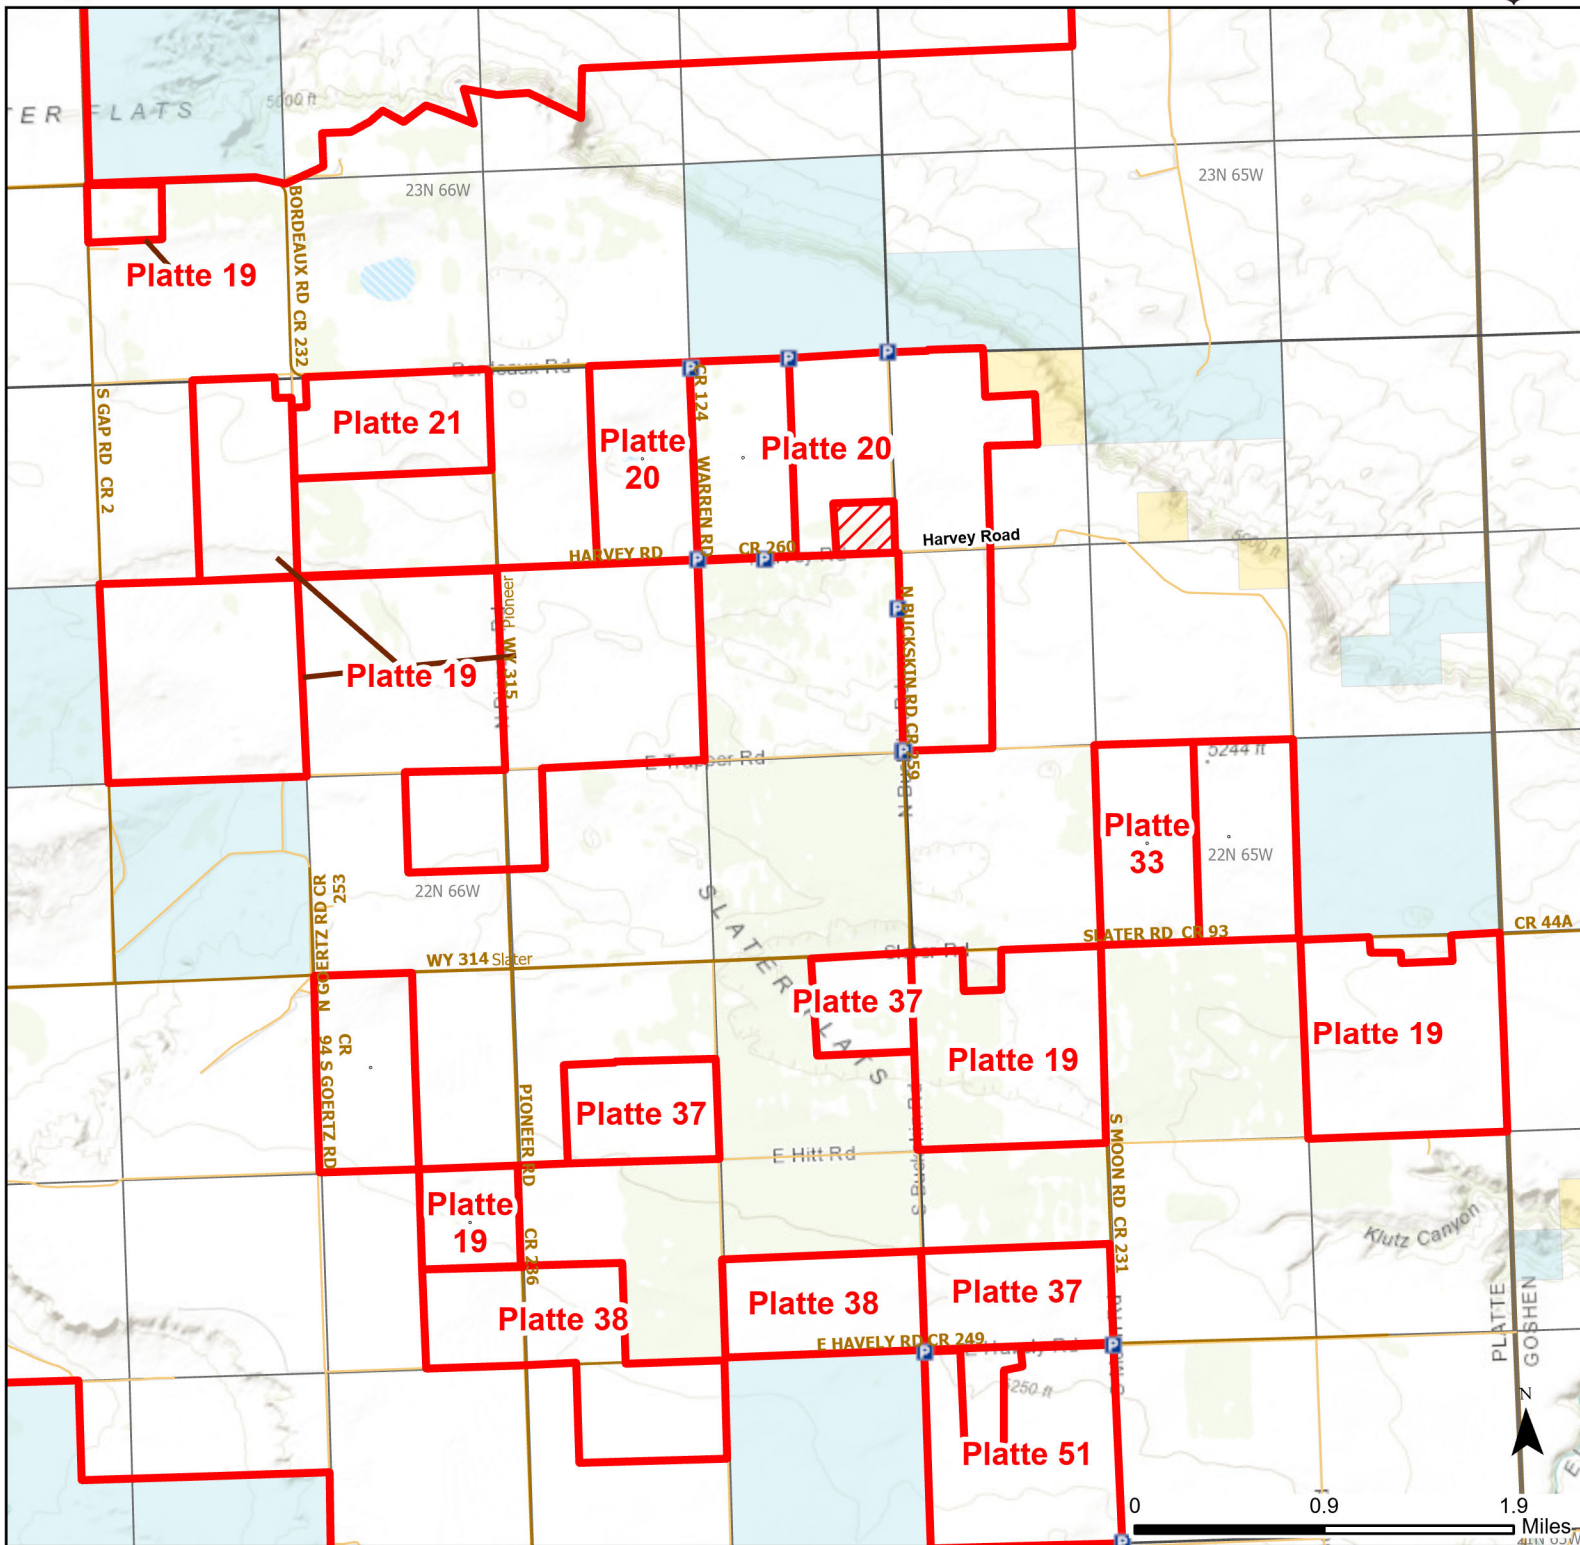

Platte 19 Walk-in Hunting Area

Access Dates:
09/01 - 12/31
2024 Hunt Season

Parking	Closed Road	Boundary	Limited Range Weapons and Archery	State
Road Closed	WIA Use Only	Archery Only	Other	DOD
Coupon Box	Roads	CLOSED		BLM
Gate	County Boundaries			Forest Service
Open Road				Wyoming Game & Fish Dept.
Special Conditions Apply				Private

Species allowed to hunt: Sharp-tailed Grouse, Doves, Partridge, Antelope

Rules: Portable blinds may be used on a daily basis. Blinds must have owner's name and contact info affixed and may not be left in the field overnight.

This map is for visual use, assistance and general location only, does not represent a survey, and is not to be used for legal conveyance. Hunt Area boundaries are approximate, consult Game and Fish Hunting Regulations for descriptions and restrictions. Access to these private lands for any commercial activity must be gained by contacting the individual landowner(s) directly.