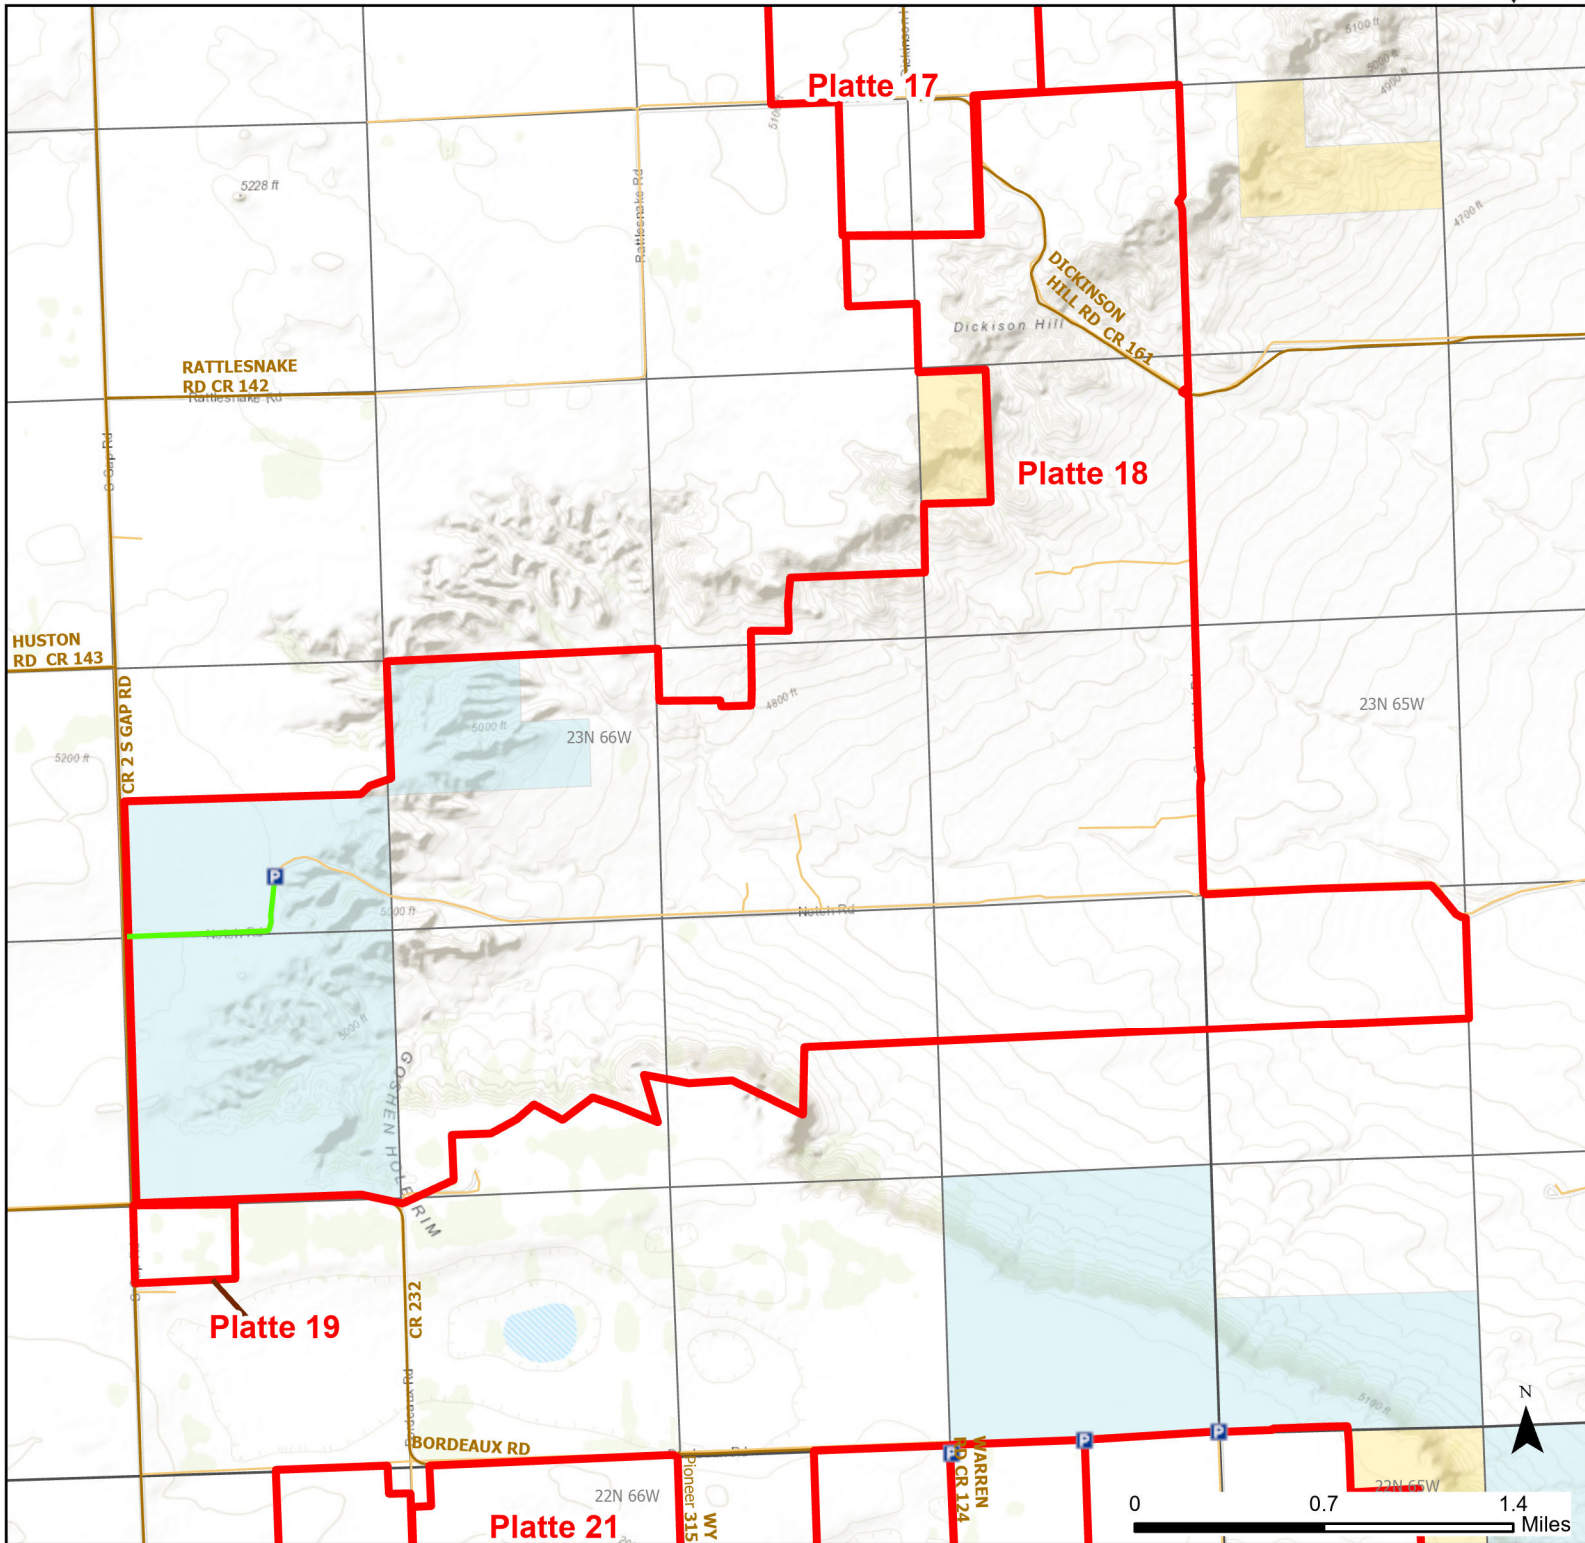

# Platte 18 Walk-in Hunting Area

Access Dates:  
09/01 - 12/31  
2024 Hunt Season

Parking	Closed Road	Boundary	Limited Range Weapons and Archery	State
Road Closed	WIA Use Only	Archery Only	Other	DOD
Coupon Box	Roads	Archery Only	Other	BLM
Gate	County Boundaries	Archery Only	Other	Forest Service
Open Road		Archery Only	Other	Wyoming Game & Fish Dept.
Special Conditions Apply		Archery Only	Other	Private

Species allowed to hunt: Waterfowl, Sharp-tailed Grouse, Doves, Partridge, Antelope, Deer, Elk

Rules: Portable blinds may be used on a daily basis. Blinds must have owner's name and contact info affixed and may not be left in the field overnight.

This map is for visual use, assistance and general location only, does not represent a survey, and is not to be used for legal conveyance. Hunt Area boundaries are approximate, consult Game and Fish Hunting Regulations for descriptions and restrictions. Access to these private lands for any commercial activity must be gained by contacting the individual landowner(s) directly.