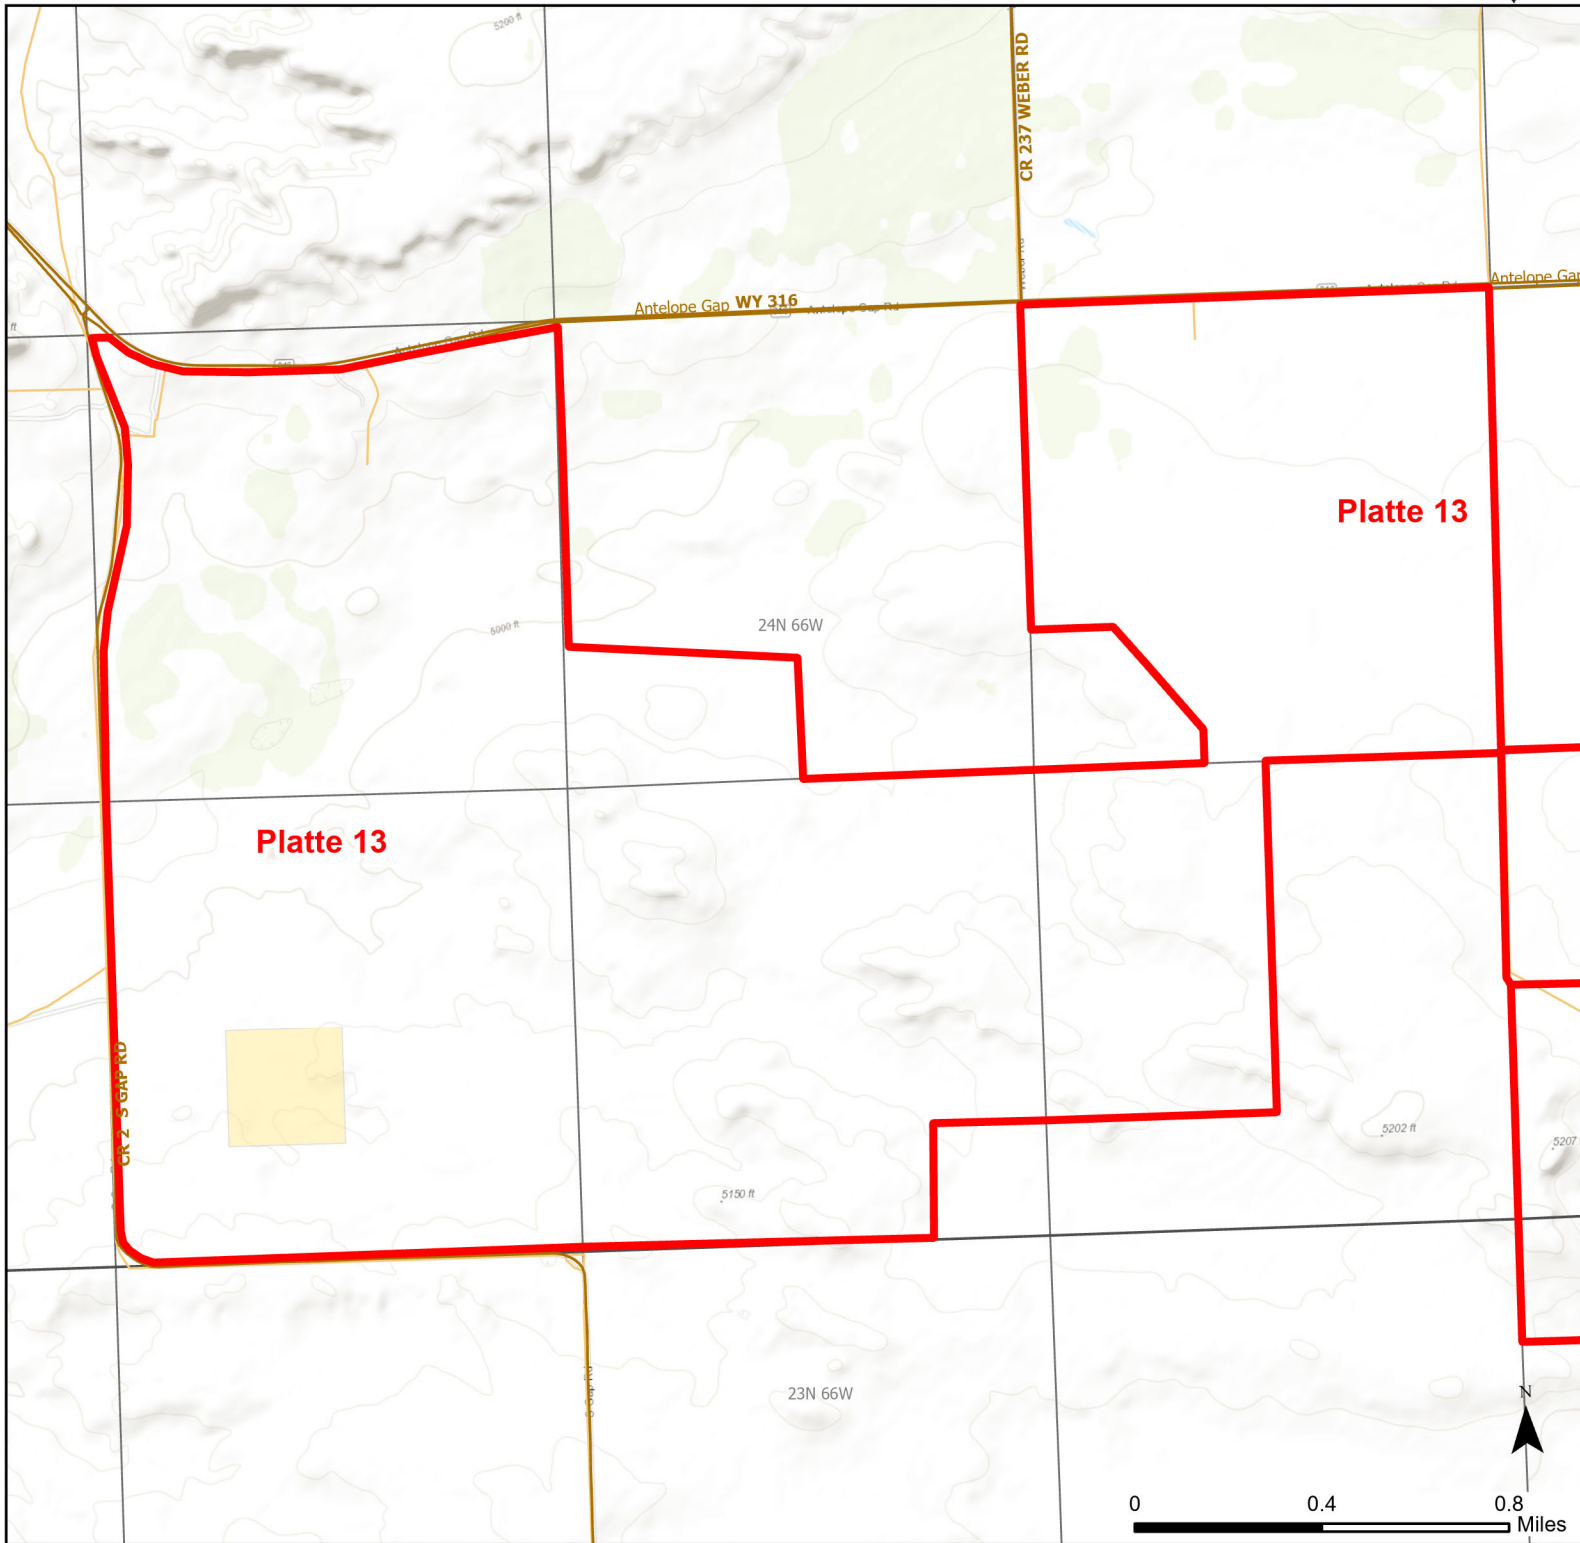

Platte 13 Walk-in Hunting Area

Access Dates:
09/01 - 12/31
2024 Hunt Season

Parking	Closed Road	Boundary	Limited Range Weapons and Archery	State
Road Closed	WIA Use Only	Archery Only	Other	DOD
Coupon Box	Roads	County Boundaries	CLOSED	BLM
Gate				Forest Service
Open Road				Wyoming Game & Fish Dept.
Special Conditions Apply				Private

Species allowed to hunt: Sharp-tailed Grouse, Doves, Partridge, Antelope, Deer

Rules:

This map is for visual use, assistance and general location only, does not represent a survey, and is not to be used for legal conveyance. Hunt Area boundaries are approximate, consult Game and Fish Hunting Regulations for descriptions and restrictions. Access to these private lands for any commercial activity must be gained by contacting the individual landowner(s) directly.