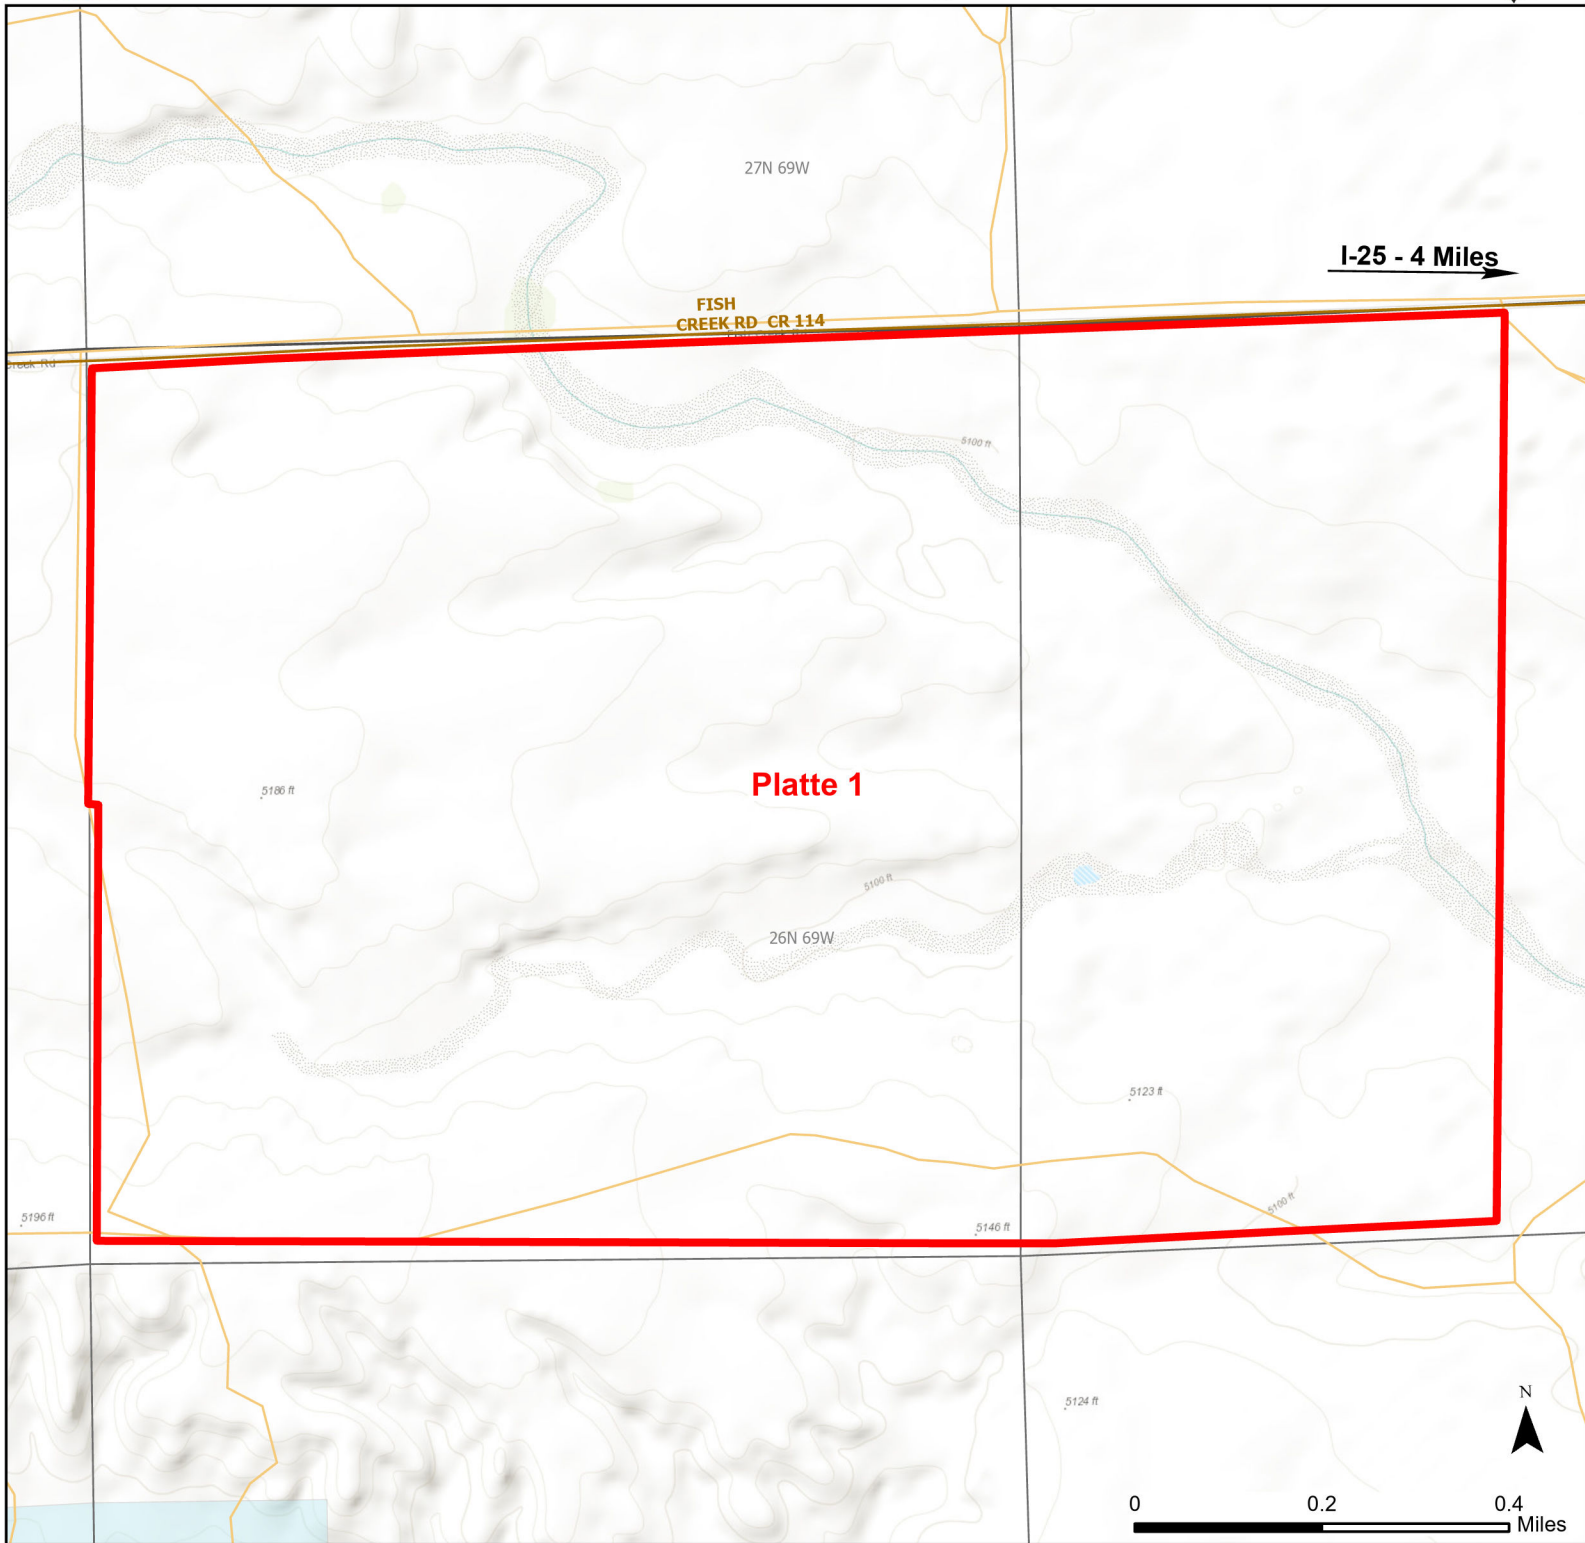

Platte 1 Walk-in Hunting Area

Access Dates:
08/15 - 10/31
2024 Hunt Season

Parking	Closed Road	Boundary	Limited Range Weapons and Archery	State
Road Closed	WIA Use Only	Archery Only	Other	DOD
Coupon Box	Roads			BLM
Gate	County Boundaries			Forest Service
Open Road				Wyoming Game & Fish Dept.
Special Conditions Apply			CLOSED	Private

Species allowed to hunt: Antelope

Rules: Portable blinds may be used on a daily basis. Blinds must have owner's name and contact info affixed and may not be left in the field overnight.

This map is for visual use, assistance and general location only, does not represent a survey, and is not to be used for legal conveyance. Hunt Area boundaries are approximate, consult Game and Fish Hunting Regulations for descriptions and restrictions. Access to these private lands for any commercial activity must be gained by contacting the individual landowner(s) directly.