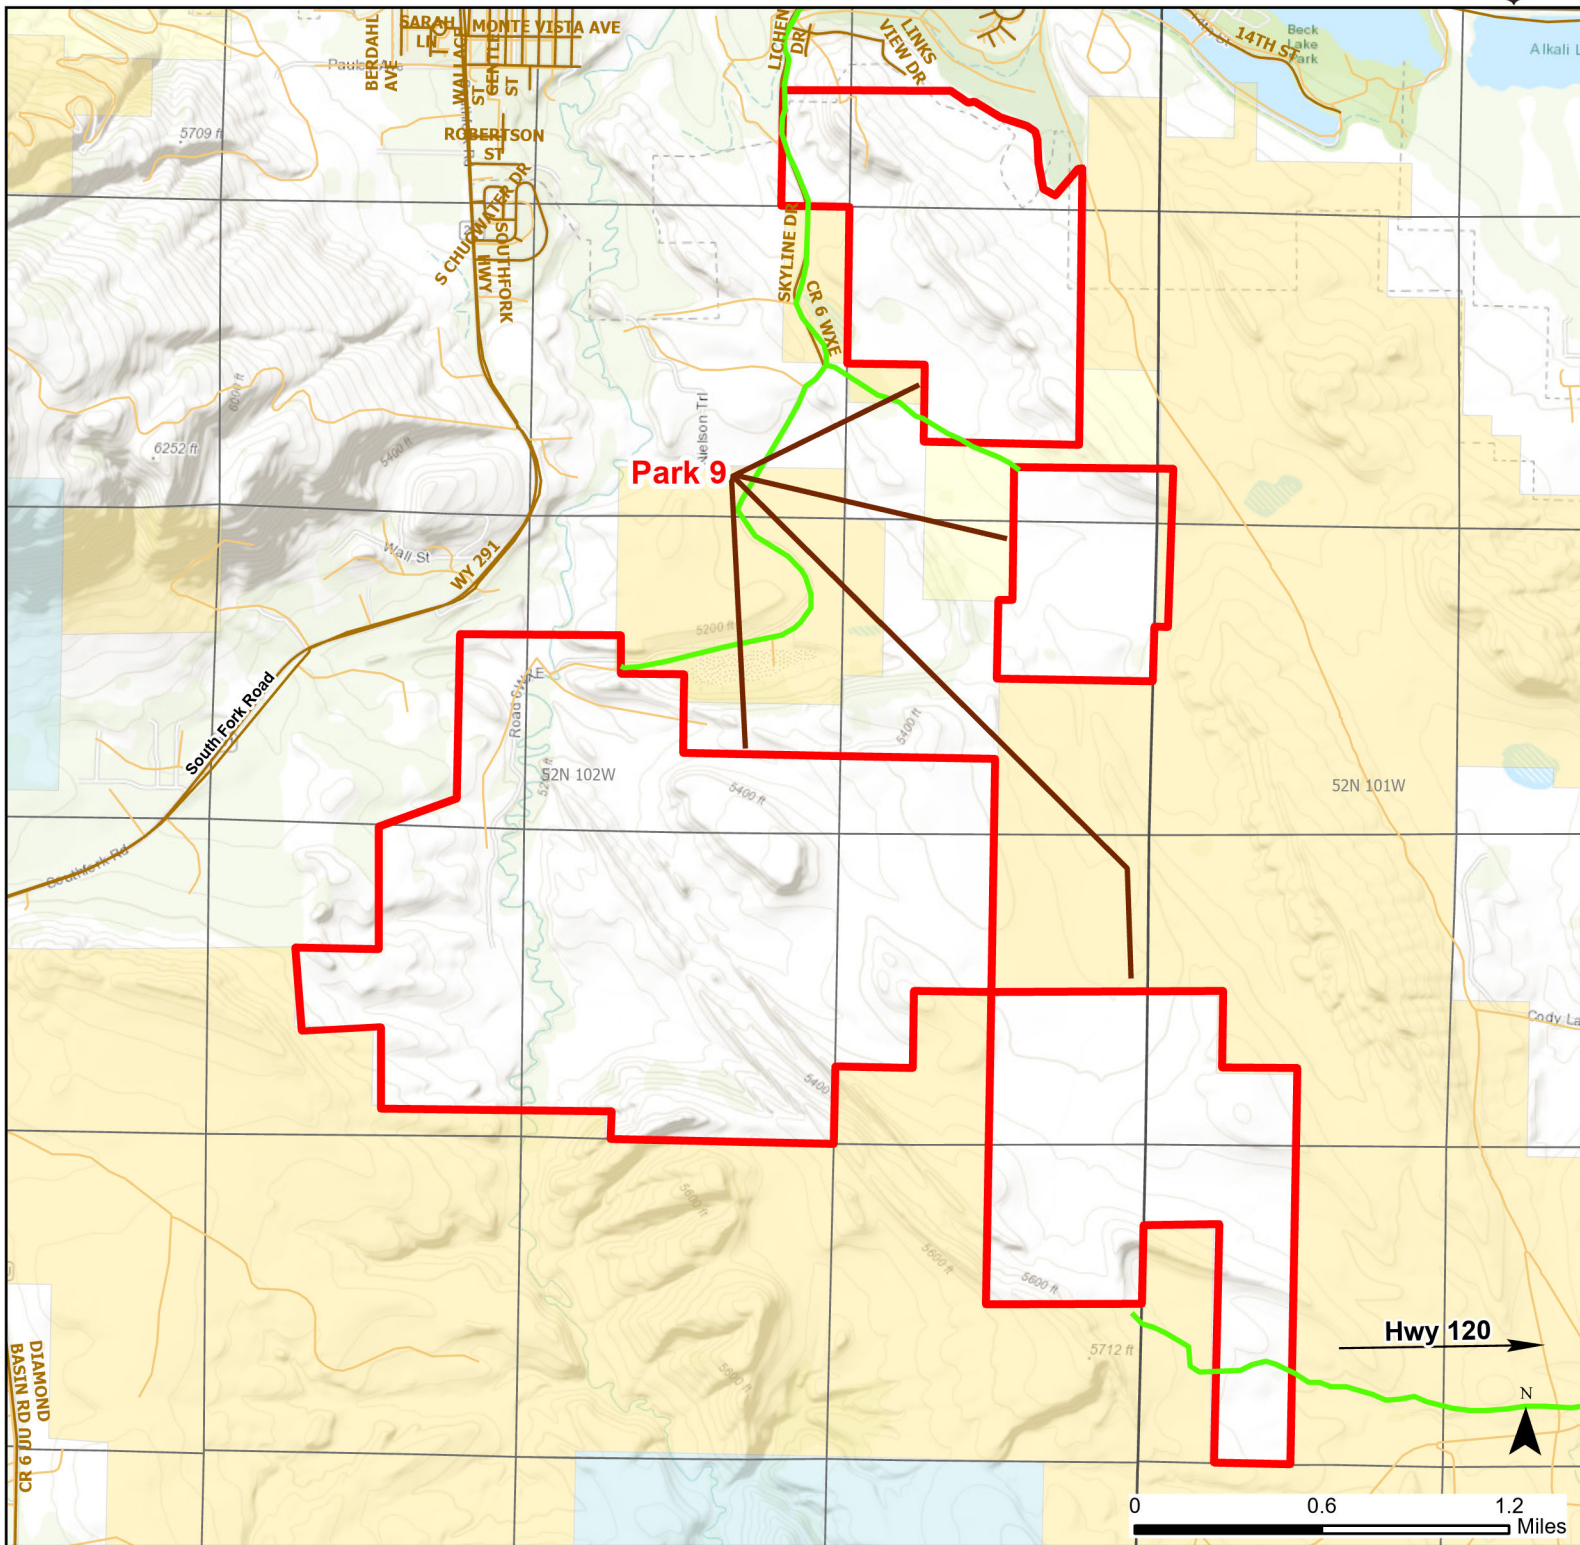

Park 9

Access Dates:
08/15 - 02/28
2024 Hunt Season

Walk-in Hunting Area

Parking	Closed Road	Boundary	Limited Range Weapons and Archery	State
Road Closed	WIA Use Only	Archery Only	Other	DOD
Coupon Box	Roads	County Boundaries	CLOSED	BLM
Gate	Open Road			Forest Service
Open Road	Special Conditions Apply			Wyoming Game & Fish Dept.
Special Conditions Apply				Private

Species allowed to hunt: Pheasant, Doves, Partridge, Rabbit, Antelope, Deer, Elk

Rules: Portable blinds may be used on a daily basis. Blinds must have owner's name and contact info affixed and may not be left in the field overnight. Motorized vehicle access allowed on established roads only. Hunters allowed to hunt off horseback.

This map is for visual use, assistance and general location only, does not represent a survey, and is not to be used for legal conveyance. Hunt Area boundaries are approximate, consult Game and Fish Hunting Regulations for descriptions and restrictions. Access to these private lands for any commercial activity must be gained by contacting the individual landowner(s) directly.