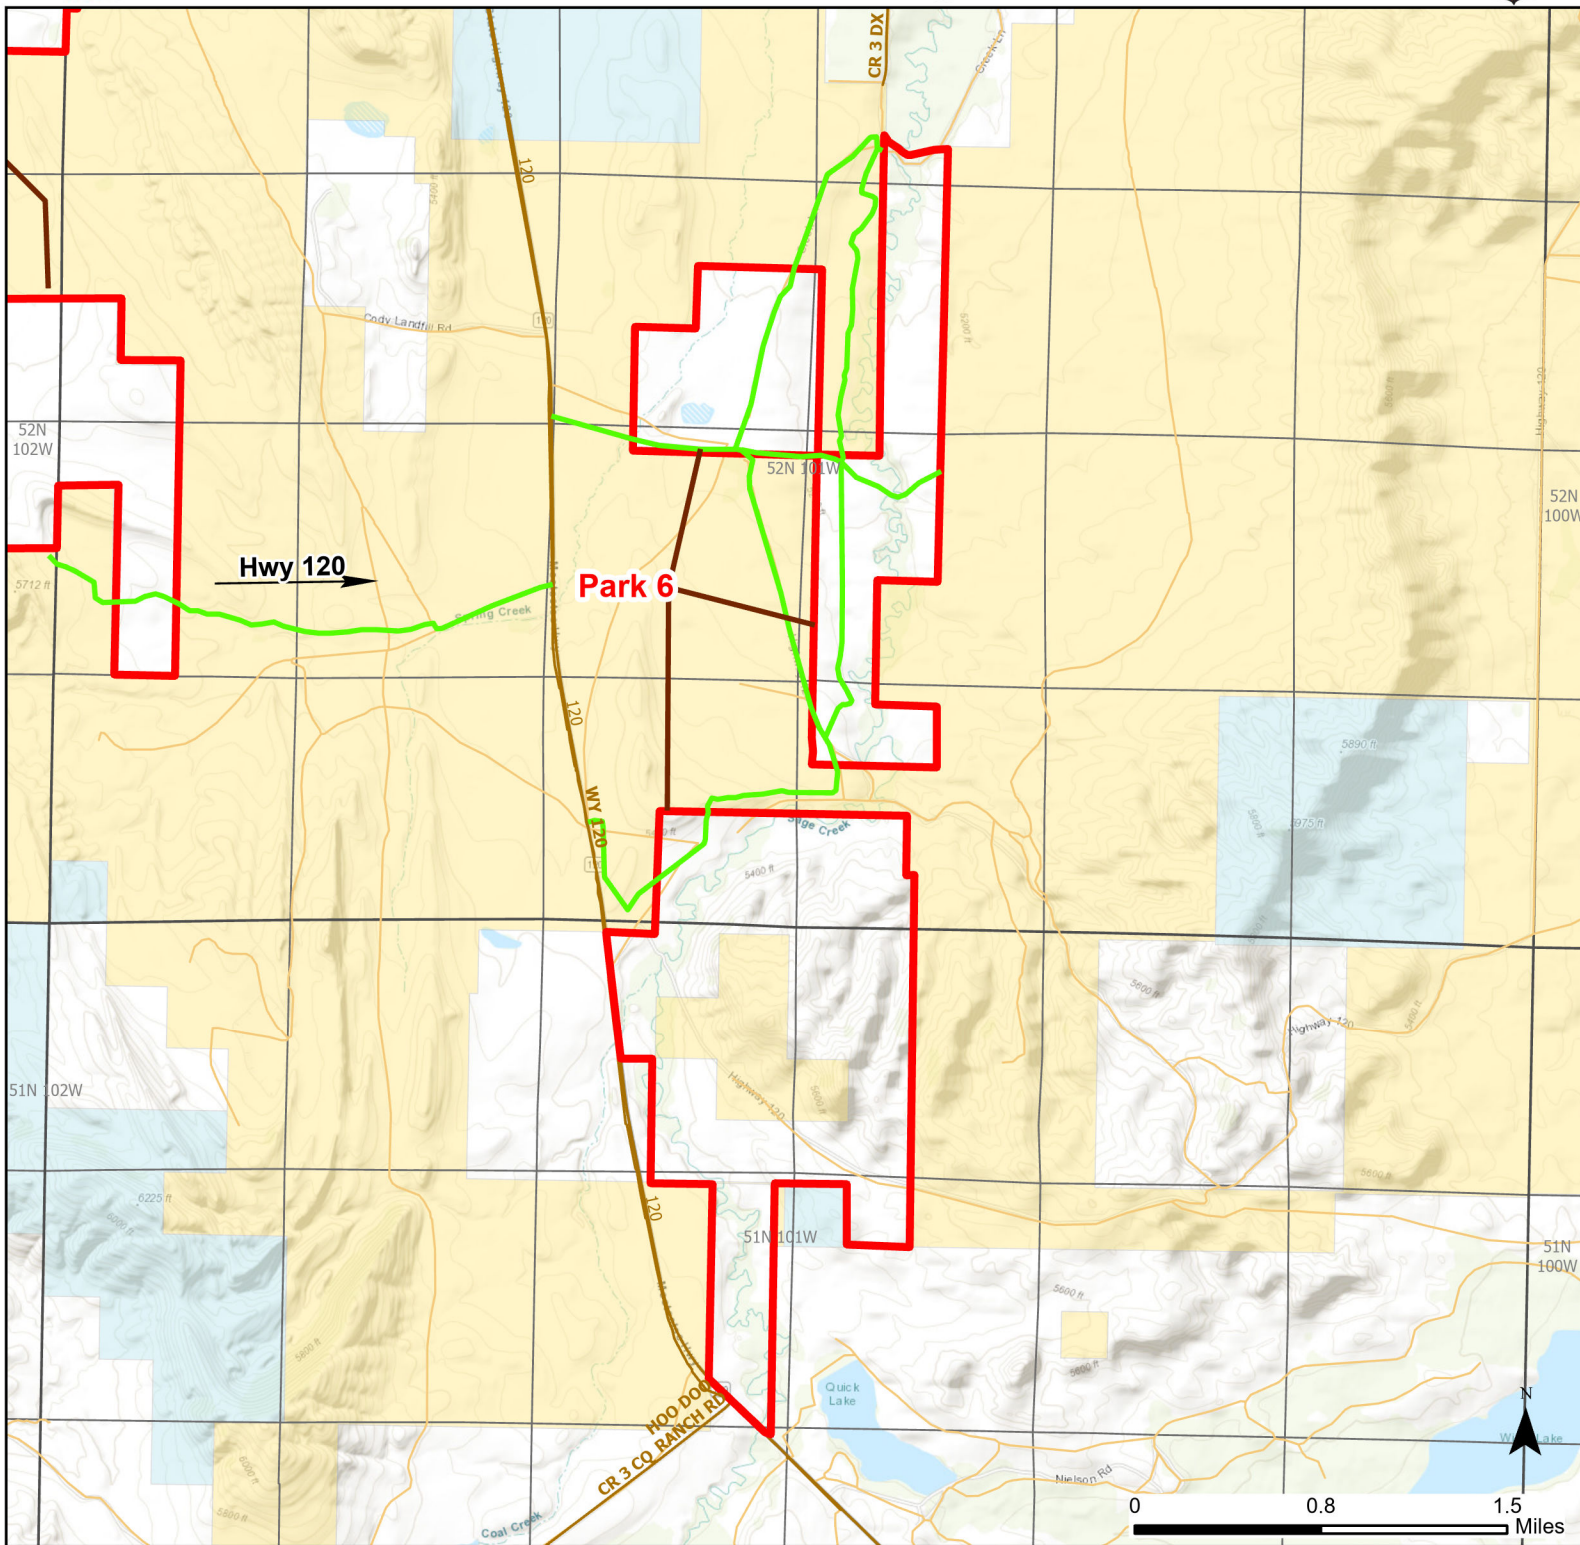

Park 6 Walk-in Hunting Area

Access Dates:
09/20 - 11/30
2024 Hunt Season

Parking	Closed Road	Boundary	Limited Range Weapons and Archery	State
Road Closed	WIA Use Only	Archery Only	Other	DOD
Coupon Box	Roads	County Boundaries	CLOSED	BLM
Gate	Open Road			Forest Service
Special Conditions Apply				Wyoming Game & Fish Dept.
				Private

Species allowed to hunt: Antelope, White-tailed Deer

Rules: Motorized vehicle access limited to designated roads only. Designated roads are marked with a white arrow. Hunting of Antelope & White-tailed Deer Only

Hunting of Antelope & White-tailed Deer Only

This map is for visual use, assistance and general location only, does not represent a survey, and is not to be used for legal conveyance. Hunt Area boundaries are approximate, consult Game and Fish Hunting Regulations for descriptions and restrictions. Access to these private lands for any commercial activity must be gained by contacting the individual landowner(s) directly.