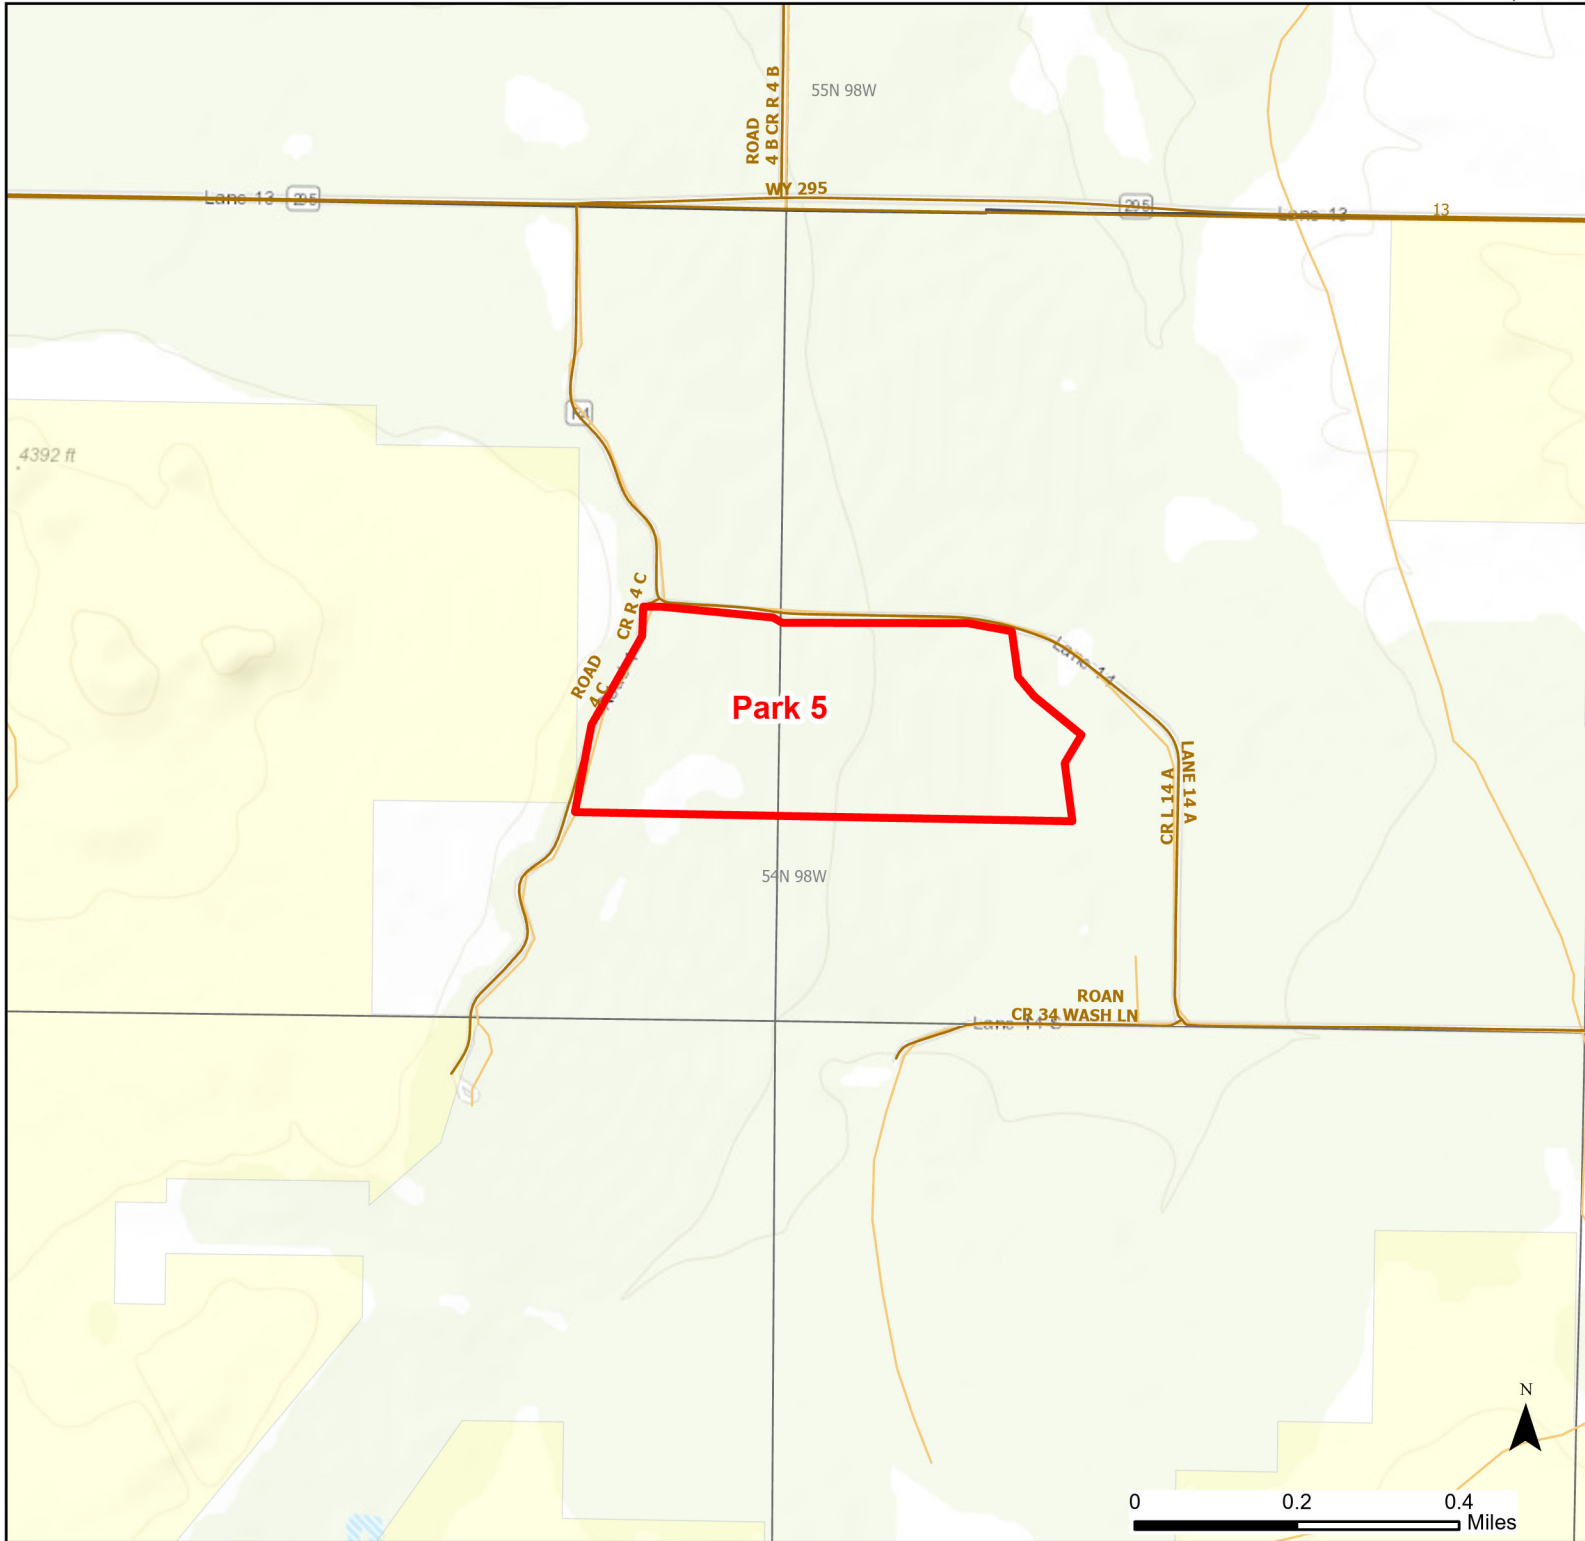

Park 5 Walk-in Hunting Area

Access Dates:
8/15 - 5/31
2024 Hunt Season

Parking	Closed Road	Boundary	Limited Range Weapons and Archery	State
Road Closed	WIA Use Only	Archery Only	Other	DOD
Coupon Box	Roads			BLM
Gate	County Boundaries			Forest Service
Open Road			CLOSED	Wyoming Game & Fish Dept.
Special Conditions Apply				Private

Species allowed to hunt: Antelope, Deer, Turkey

Rules:

This map is for visual use, assistance and general location only, does not represent a survey, and is not to be used for legal conveyance. Hunt Area boundaries are approximate, consult Game and Fish Hunting Regulations for descriptions and restrictions. Access to these private lands for any commercial activity must be gained by contacting the individual landowner(s) directly.