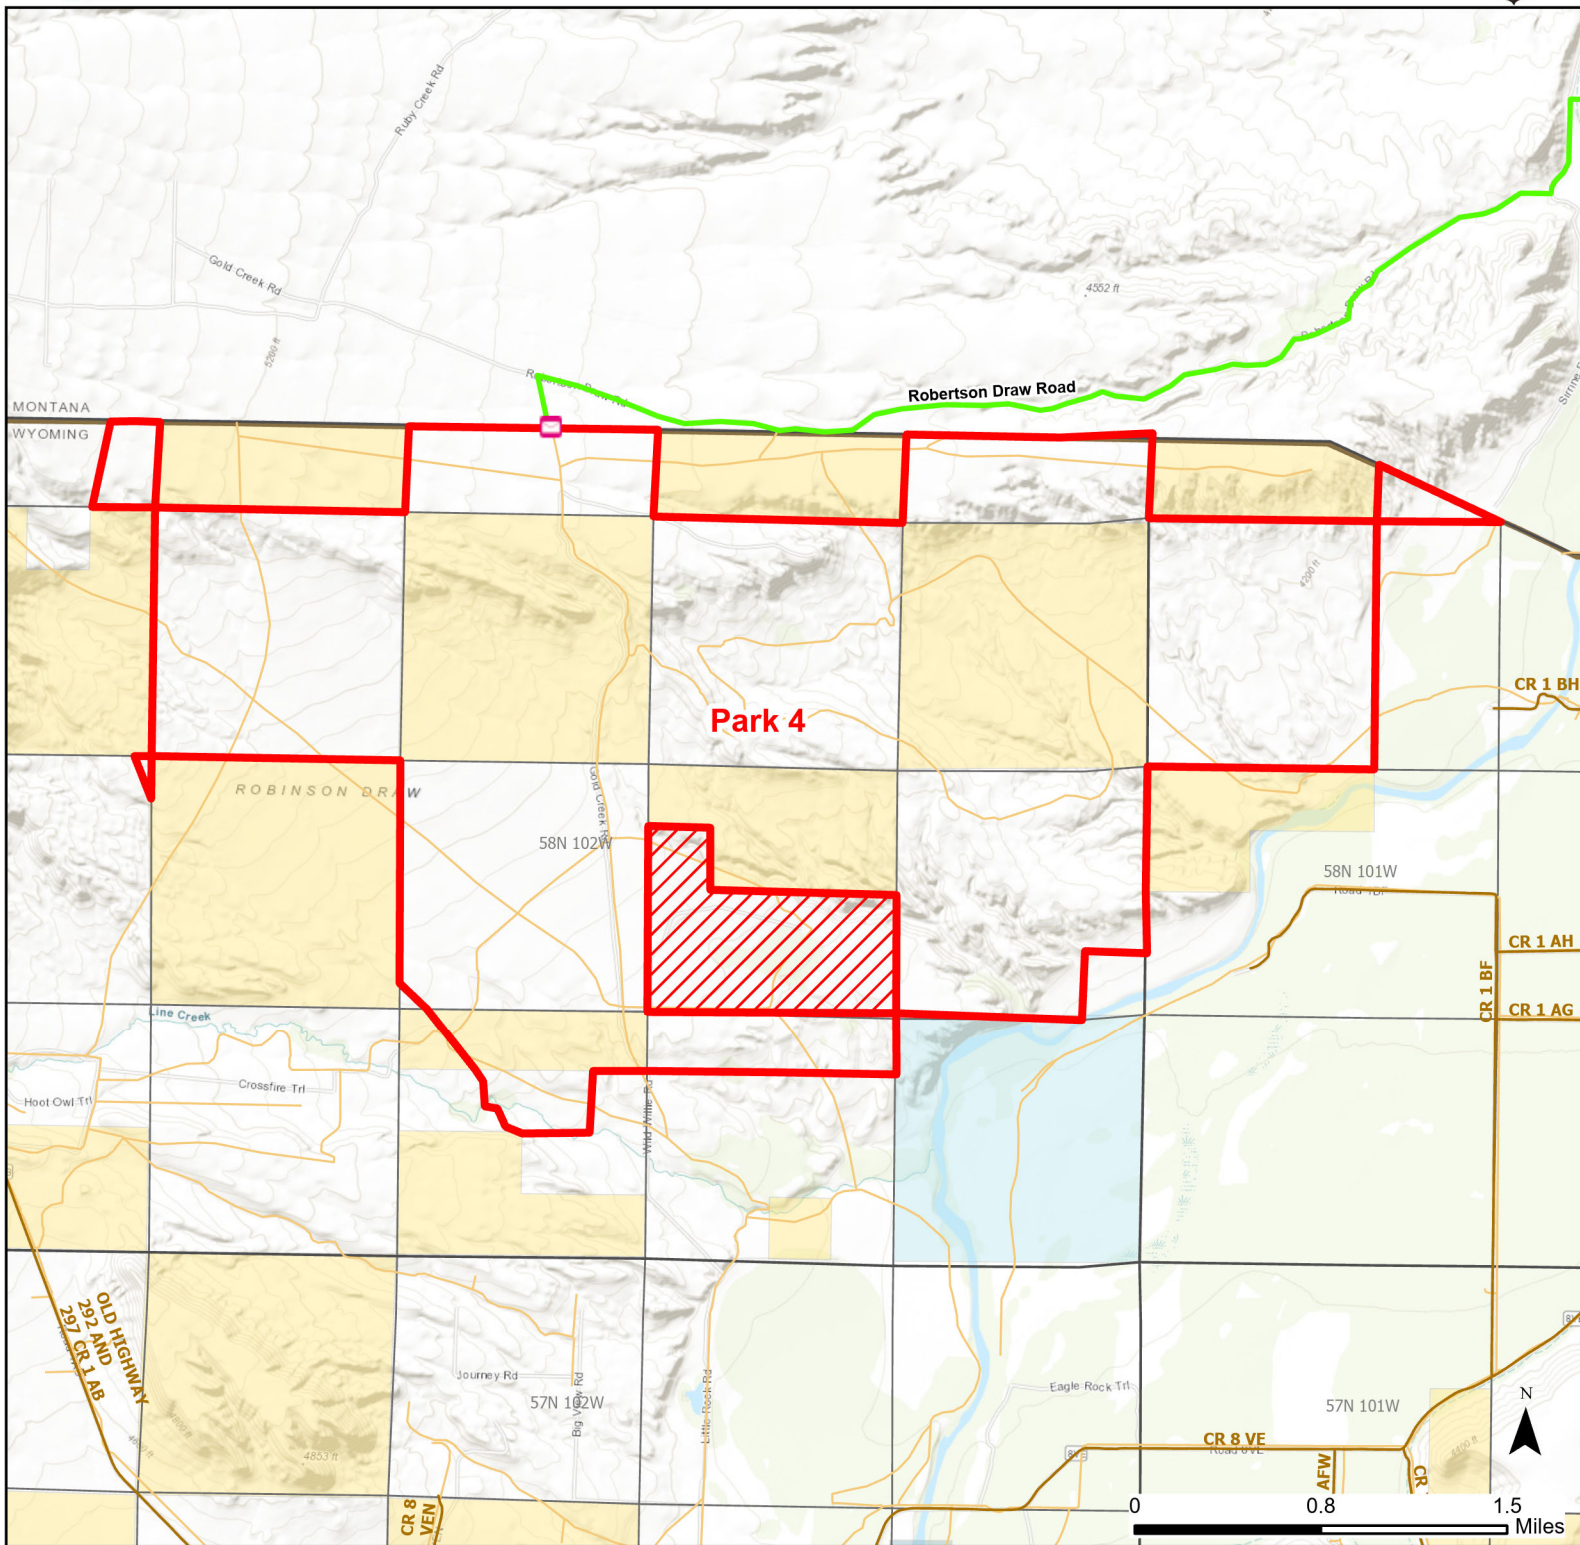

Park 4

Walk-in Hunting Area

Access Dates:
08/15 - 02/28
2024 Hunt Season

Parking	Closed Road	Boundary	Limited Range Weapons and Archery	State
Road Closed	WIA Use Only	Archery Only	Other	DOD
Coupon Box	Roads	CLOSED		BLM
Gate	County Boundaries			Forest Service
Open Road				Wyoming Game & Fish Dept.
Special Conditions Apply				Private

Species allowed to hunt: Waterfowl, Sage Grouse, Partridge, Rabbit, Antelope, Deer, Elk

Rules: Portable blinds may be used on a daily basis. Blinds must have owner's name and contact info affixed and may not be left in the field overnight. Motorized vehicle access allowed on established roads only.

This map is for visual use, assistance and general location only, does not represent a survey, and is not to be used for legal conveyance. Hunt Area boundaries are approximate, consult Game and Fish Hunting Regulations for descriptions and restrictions. Access to these private lands for any commercial activity must be gained by contacting the individual landowner(s) directly.