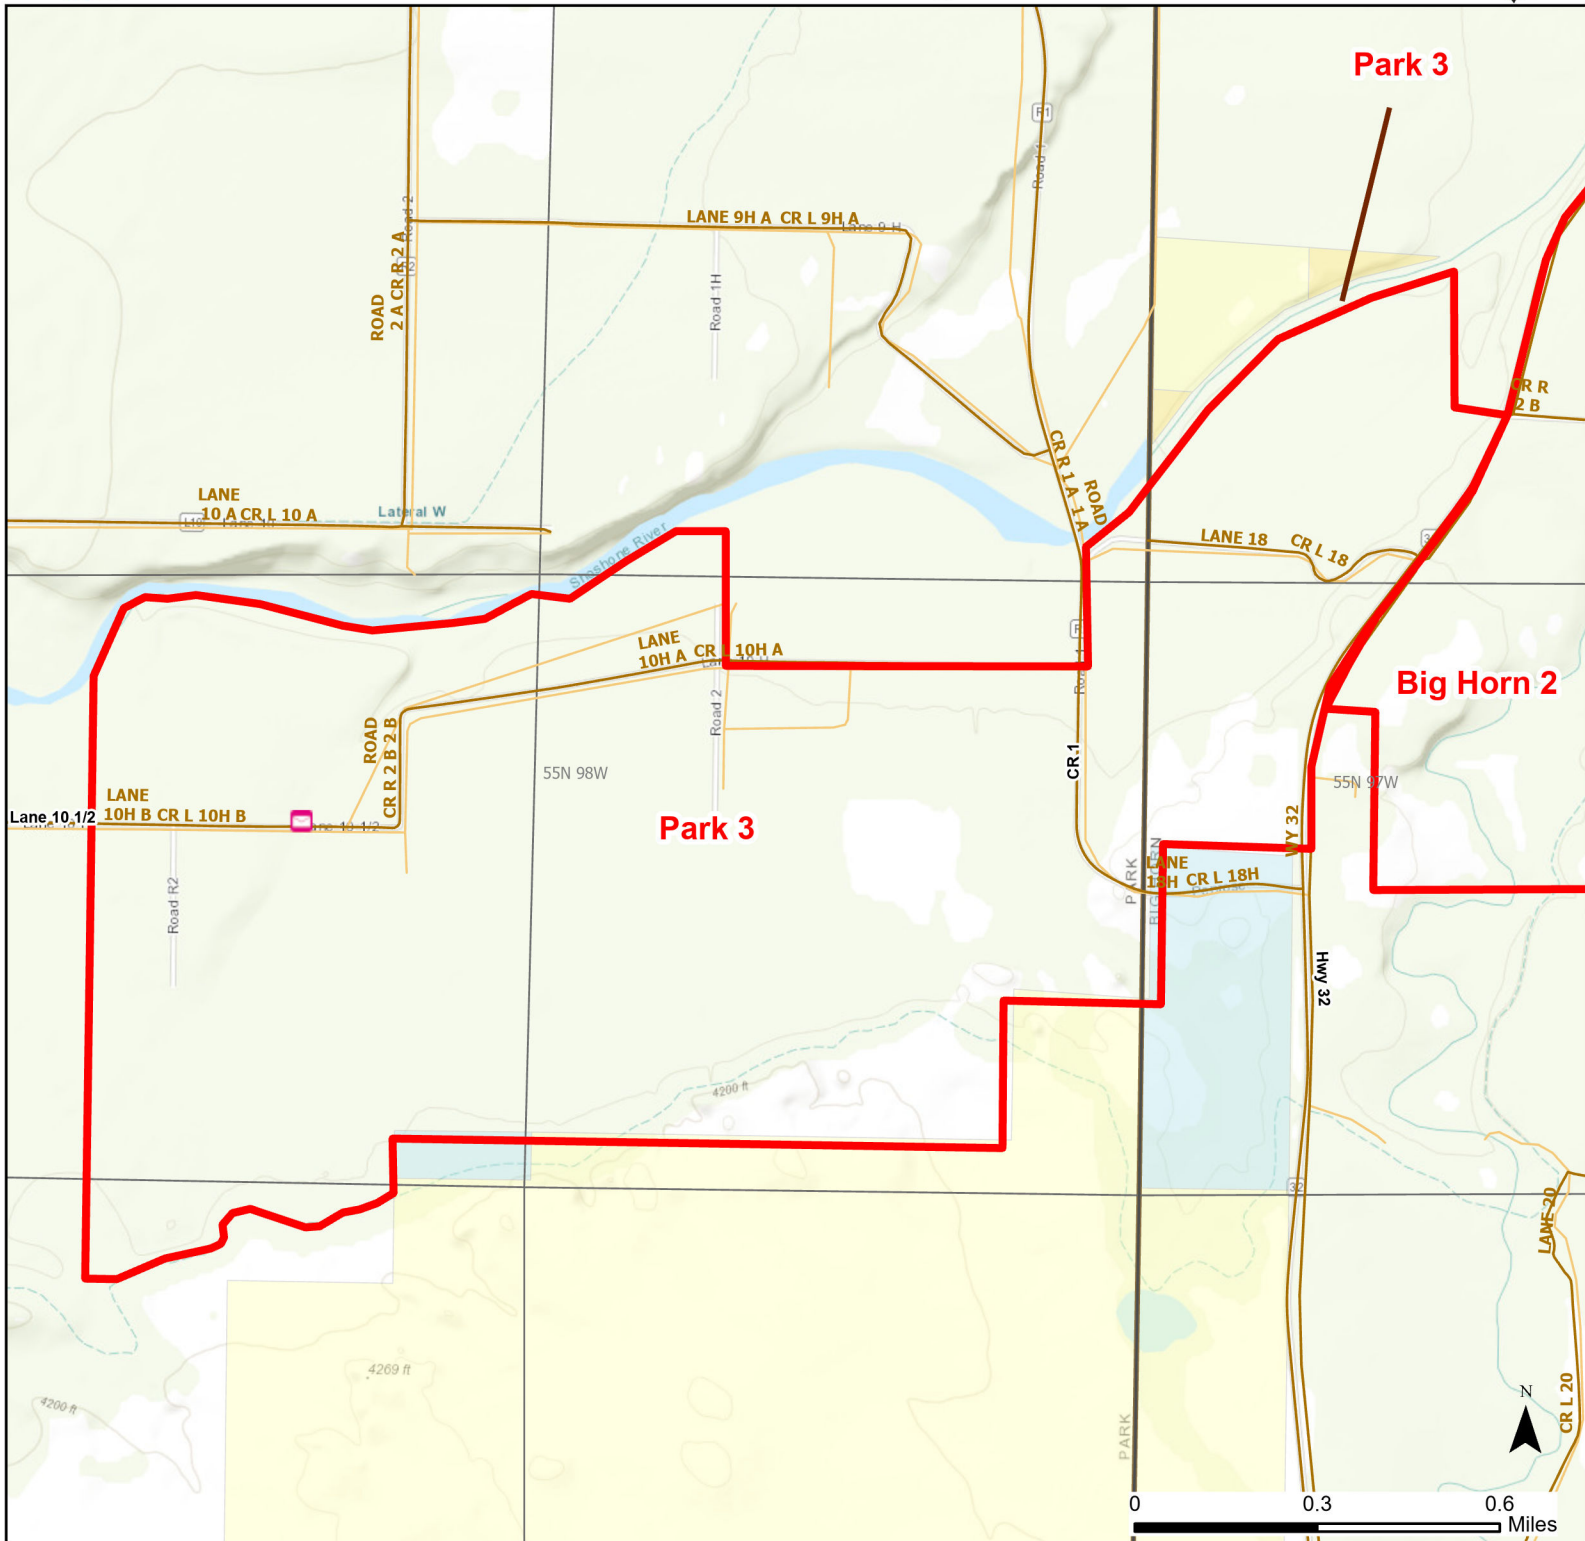

Park 3 Walk-in Hunting Area

Access Dates:
08/15 - 05/31
2024 Hunt Season

Parking	Closed Road	Boundary	Limited Range Weapons and Archery	State
Road Closed	WIA Use Only	Archery Only	Other	DOD
Coupon Box	Roads			BLM
Gate	County Boundaries			Forest Service
Open Road				Wyoming Game & Fish Dept.
Special Conditions Apply			CLOSED	Private

Species allowed to hunt: Waterfowl, Pheasant, Sandhill Crane, Doves, Turkey, Antelope, Deer

Rules: Portable blinds may be used on a daily basis. Blinds must have owner's name and contact info affixed and may not be left in the field overnight. Motorized vehicle access allowed on established roads only.

This map is for visual use, assistance and general location only, does not represent a survey, and is not to be used for legal conveyance. Hunt Area boundaries are approximate, consult Game and Fish Hunting Regulations for descriptions and restrictions. Access to these private lands for any commercial activity must be gained by contacting the individual landowner(s) directly.