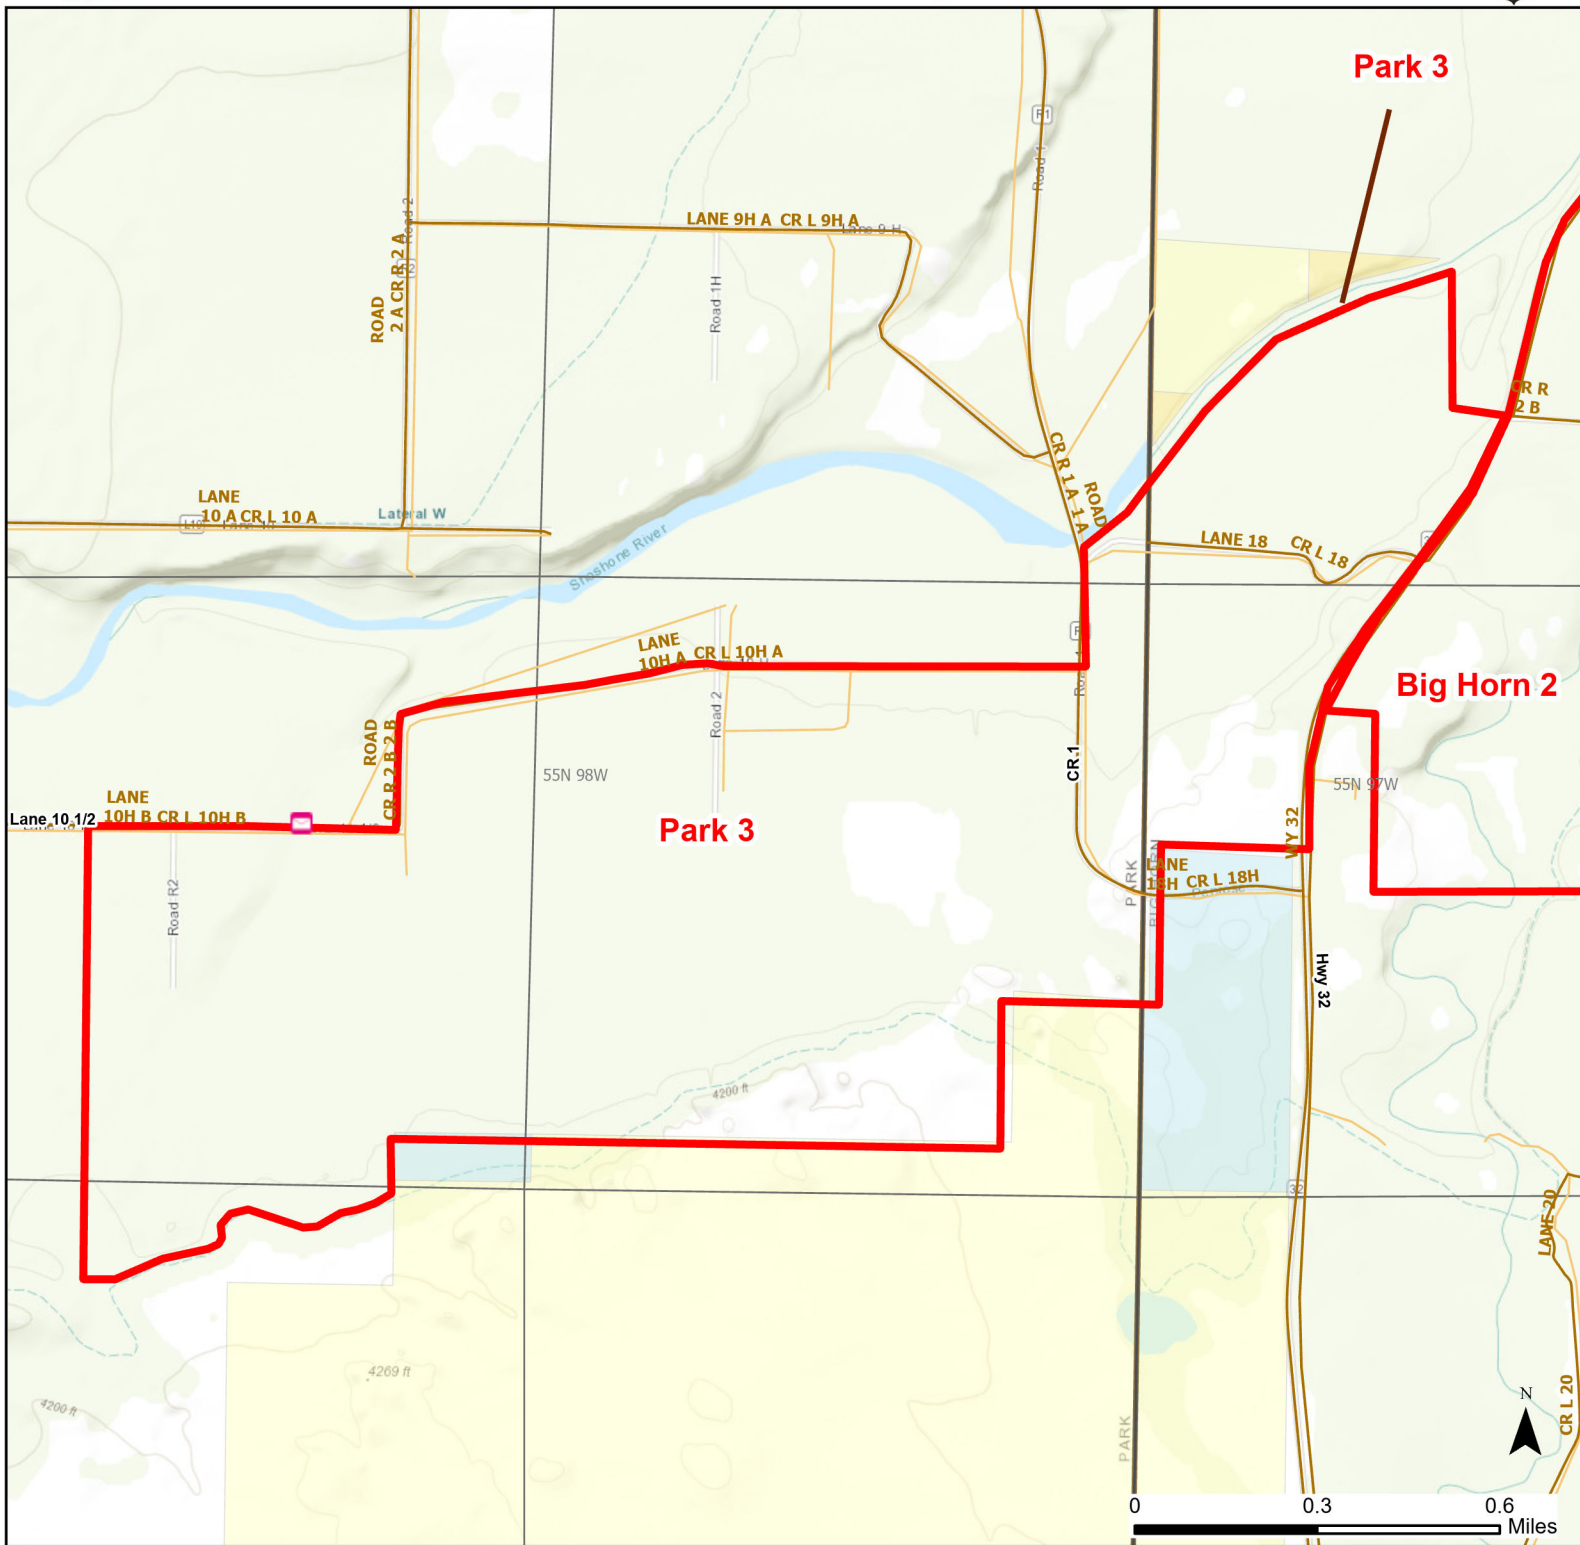

Park 3 Walk-in Hunting Area

Access Dates:
08/15 - 05/31
2024 Hunt Season

Parking	Closed Road	Boundary	Limited Range Weapons and Archery	State
Road Closed	WIA Use Only	Archery Only	Other	DOD
Coupon Box	Roads	County Boundaries	CLOSED	BLM
Gate	Open Road			Forest Service
Special Conditions Apply				Wyoming Game & Fish Dept.
				Private

Species allowed to hunt: Waterfowl, Pheasant, Sandhill Crane, Doves, Turkey, Antelope, Deer

Rules: Portable blinds may be used on a daily basis. Blinds must have owner's name and contact info affixed and may not be left in the field overnight. Motorized vehicle access allowed on established roads only.

This map is for visual use, assistance and general location only, does not represent a survey, and is not to be used for legal conveyance. Hunt Area boundaries are approximate, consult Game and Fish Hunting Regulations for descriptions and restrictions. Access to these private lands for any commercial activity must be gained by contacting the individual landowner(s) directly.