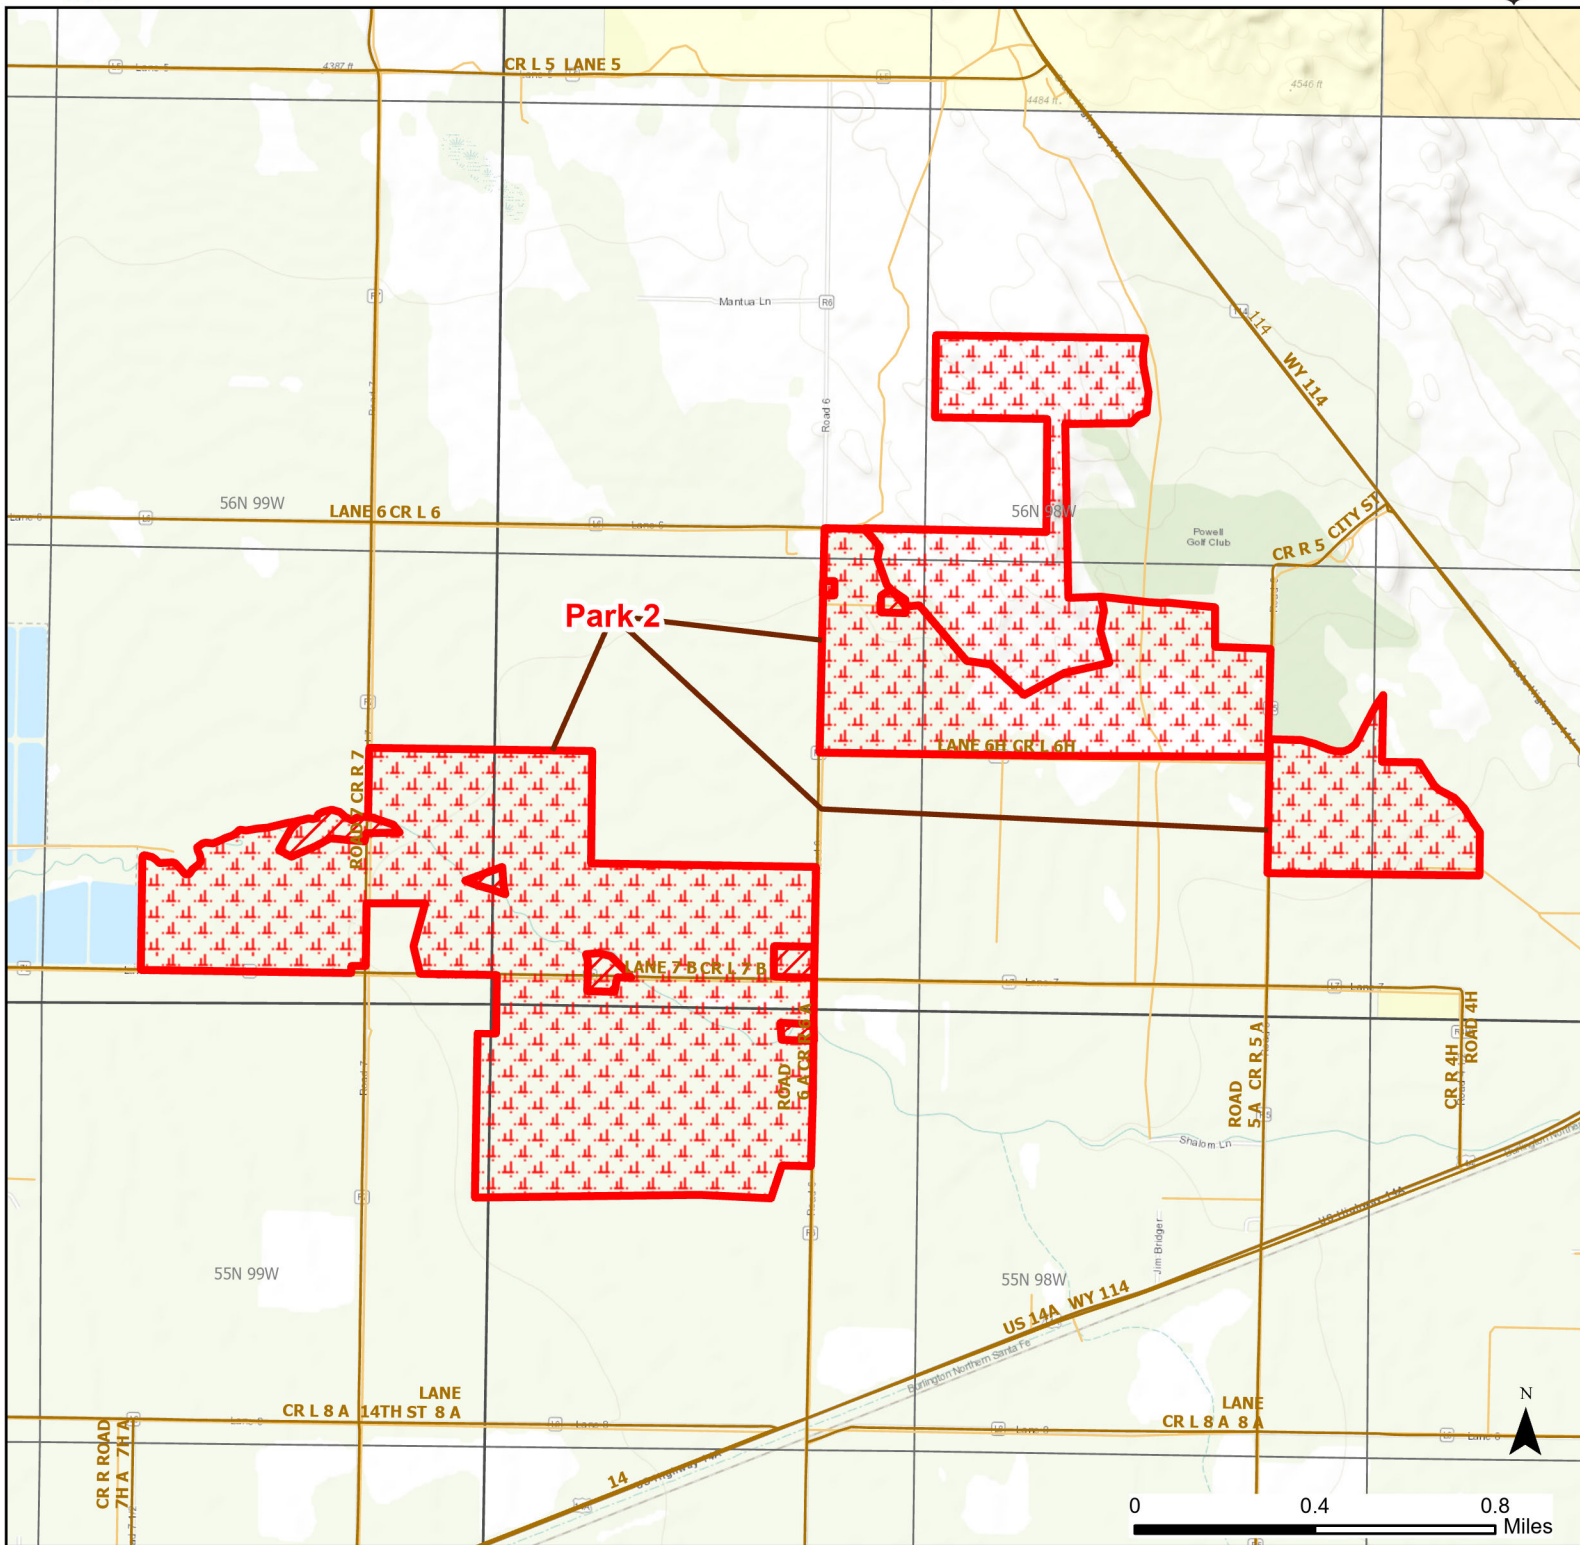

Park 2

Walk-in Hunting Area

Access Dates:
10/2 - 2/13
2024 Hunt Season

Parking	Closed Road	Boundary	Limited Range Weapons and Archery	State
Road Closed	WIA Use Only	Archery Only	Other	DOD
Coupon Box	Roads	CLOSED		BLM
Gate	County Boundaries			Forest Service
Open Road				Wyoming Game & Fish Dept.
Special Conditions Apply				Private

Species allowed to hunt: Waterfowl

Rules: No hunting until crops are out of the field.

This map is for visual use, assistance and general location only, does not represent a survey, and is not to be used for legal conveyance. Hunt Area boundaries are approximate, consult Game and Fish Hunting Regulations for descriptions and restrictions. Access to these private lands for any commercial activity must be gained by contacting the individual landowner(s) directly.