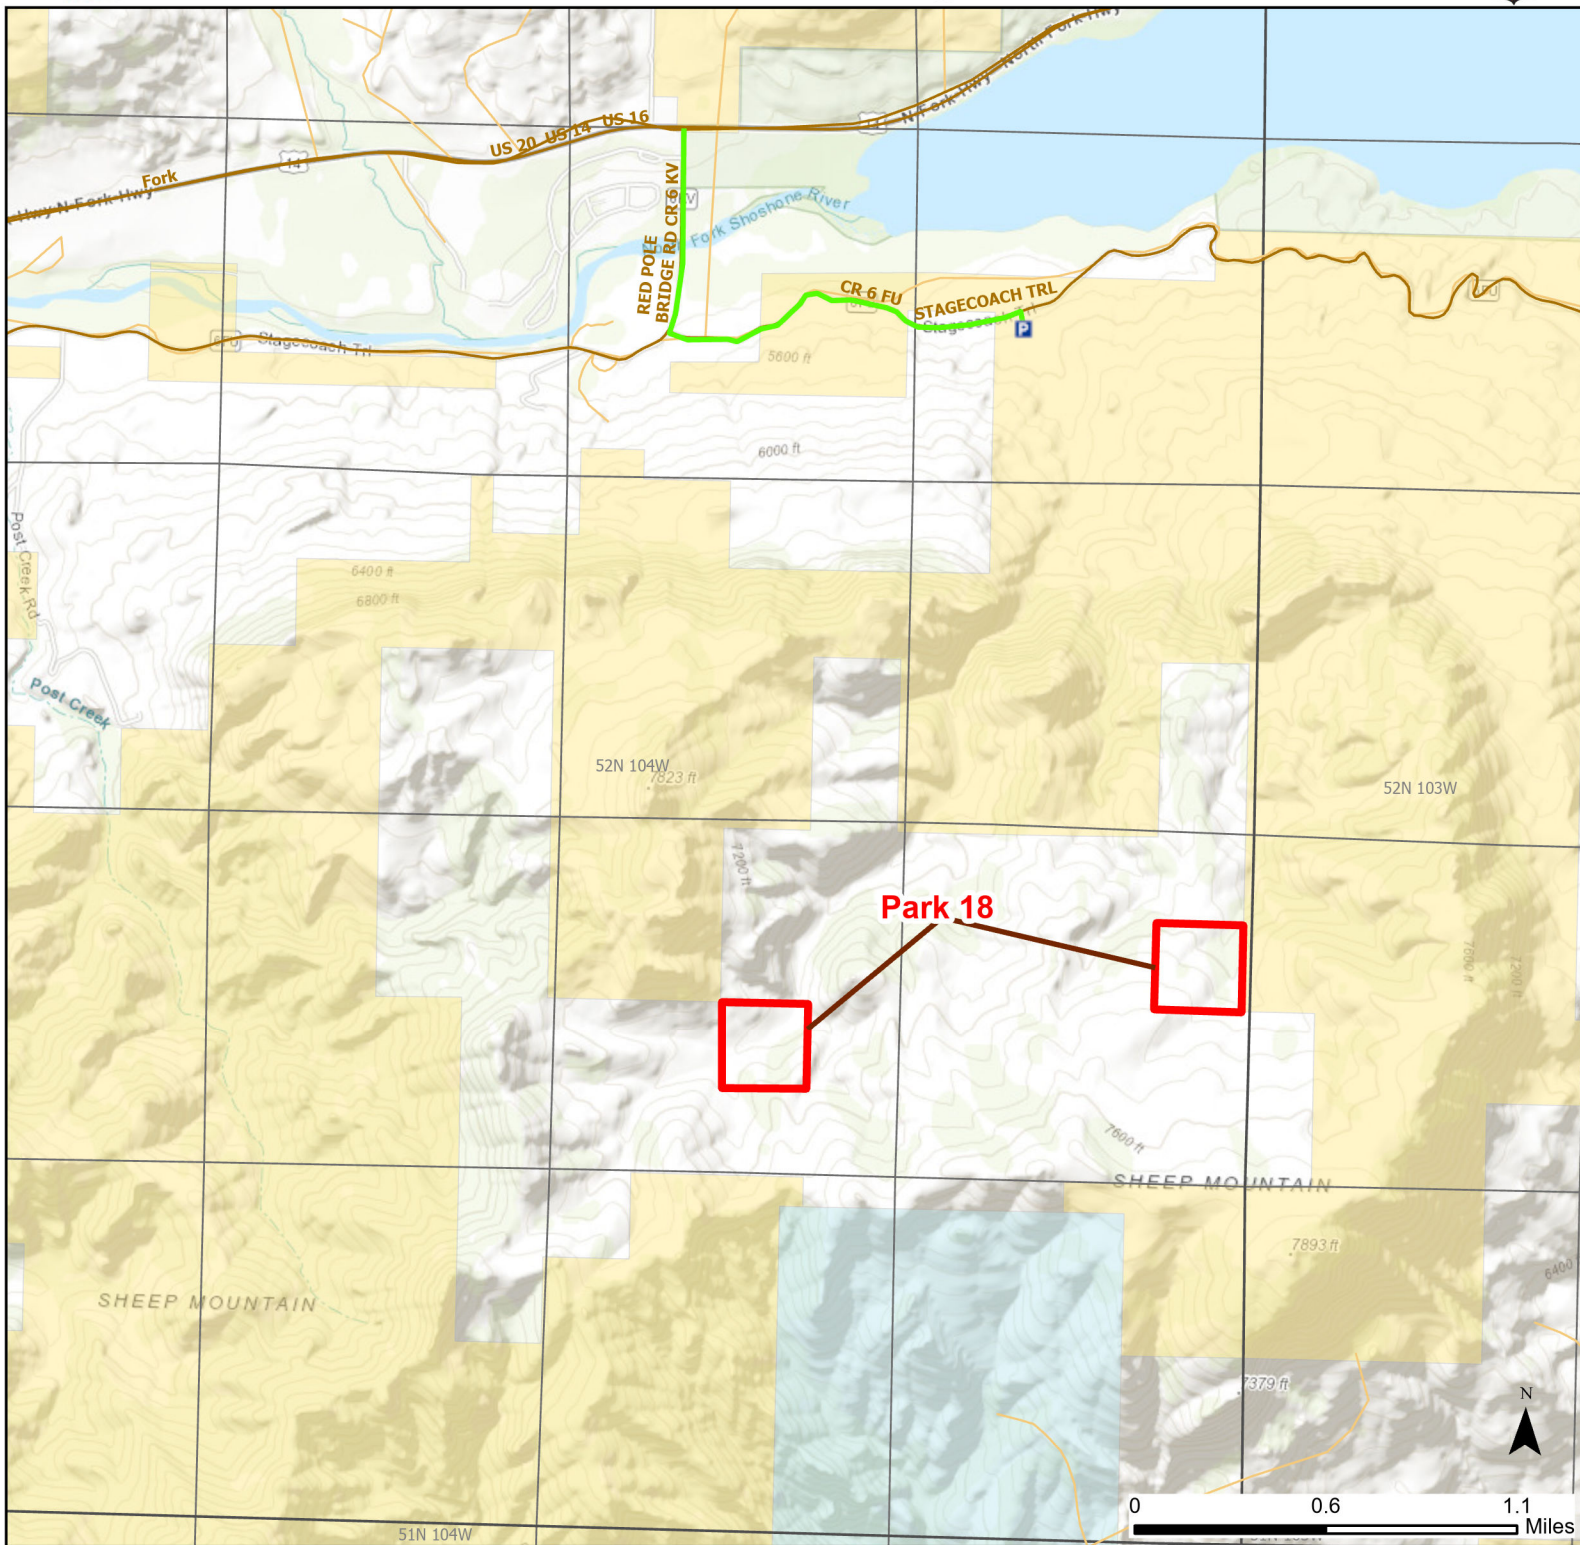

Park 18 Walk-in Hunting Area

Access Dates:
09/01 - 12/31
2024 Hunt Season

Parking	Closed Road	Boundary	Limited Range Weapons and Archery	State
Road Closed	WIA Use Only	Archery Only	Other	DOD
Coupon Box	Roads			BLM
Gate	County Boundaries			Forest Service
Open Road				Wyoming Game & Fish Dept.
Special Conditions Apply			CLOSED	Private

This map is for visual use, assistance and general location only, does not represent a survey, and is not to be used for legal conveyance. Hunt Area boundaries are approximate, consult Game and Fish Hunting Regulations for descriptions and restrictions. Access to these private lands for any commercial activity must be gained by contacting the individual landowner(s) directly.