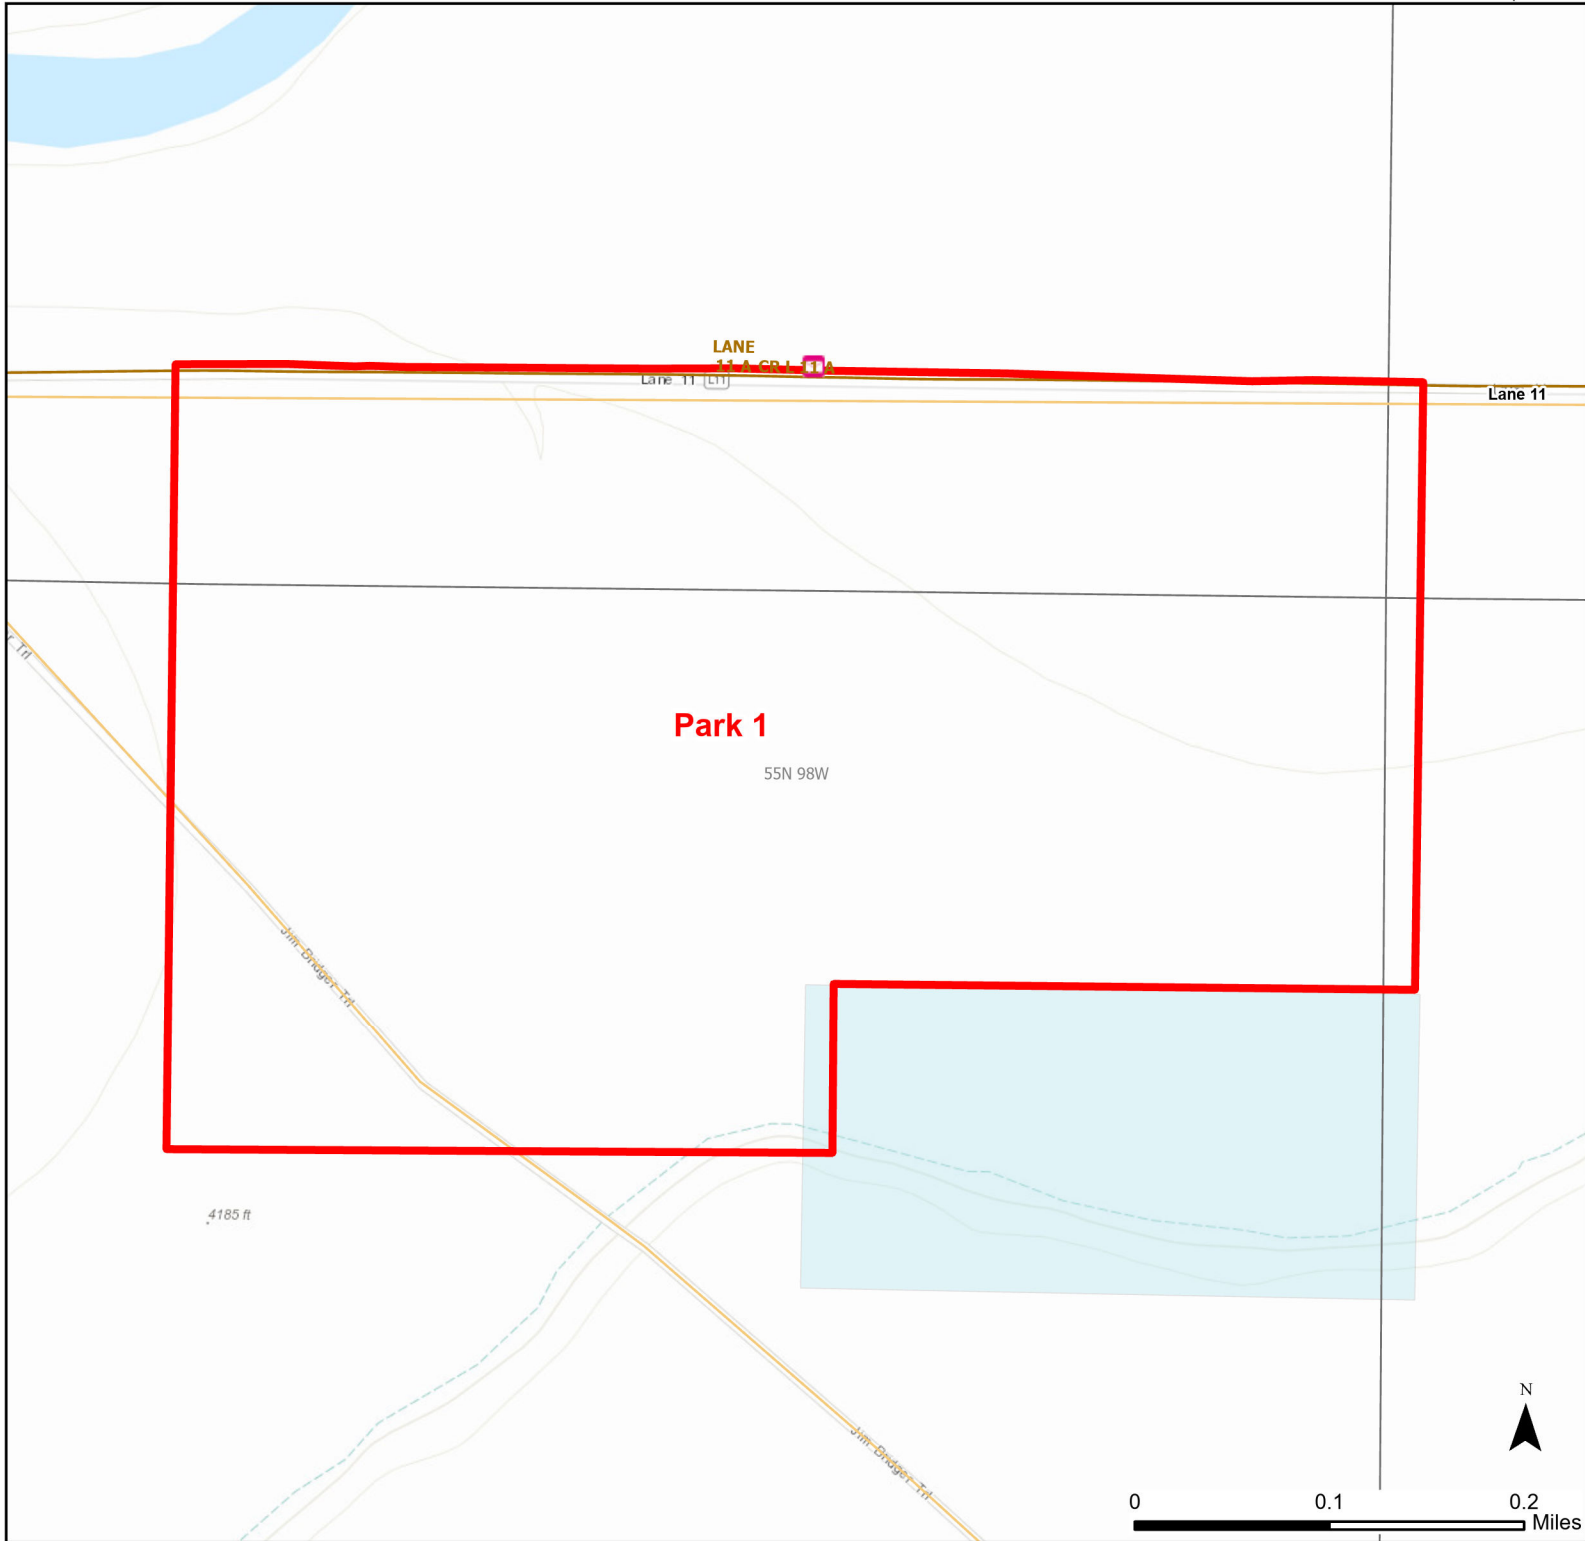

# Park 1 Walk-in Hunting Area

Access Dates:  
08/15 - 05/31  
2024 Hunt Season

Parking	Closed Road	Boundary	Limited Range Weapons and Archery	State
Road Closed	WIA Use Only	Archery Only	Other	DOD
Coupon Box	Roads	County Boundaries	CLOSED	BLM
Gate	Open Road			Forest Service
Special Conditions Apply				Wyoming Game & Fish Dept.
				Private

This map is for visual use, assistance and general location only, does not represent a survey, and is not to be used for legal conveyance. Hunt Area boundaries are approximate, consult Game and Fish Hunting Regulations for descriptions and restrictions. Access to these private lands for any commercial activity must be gained by contacting the individual landowner(s) directly.