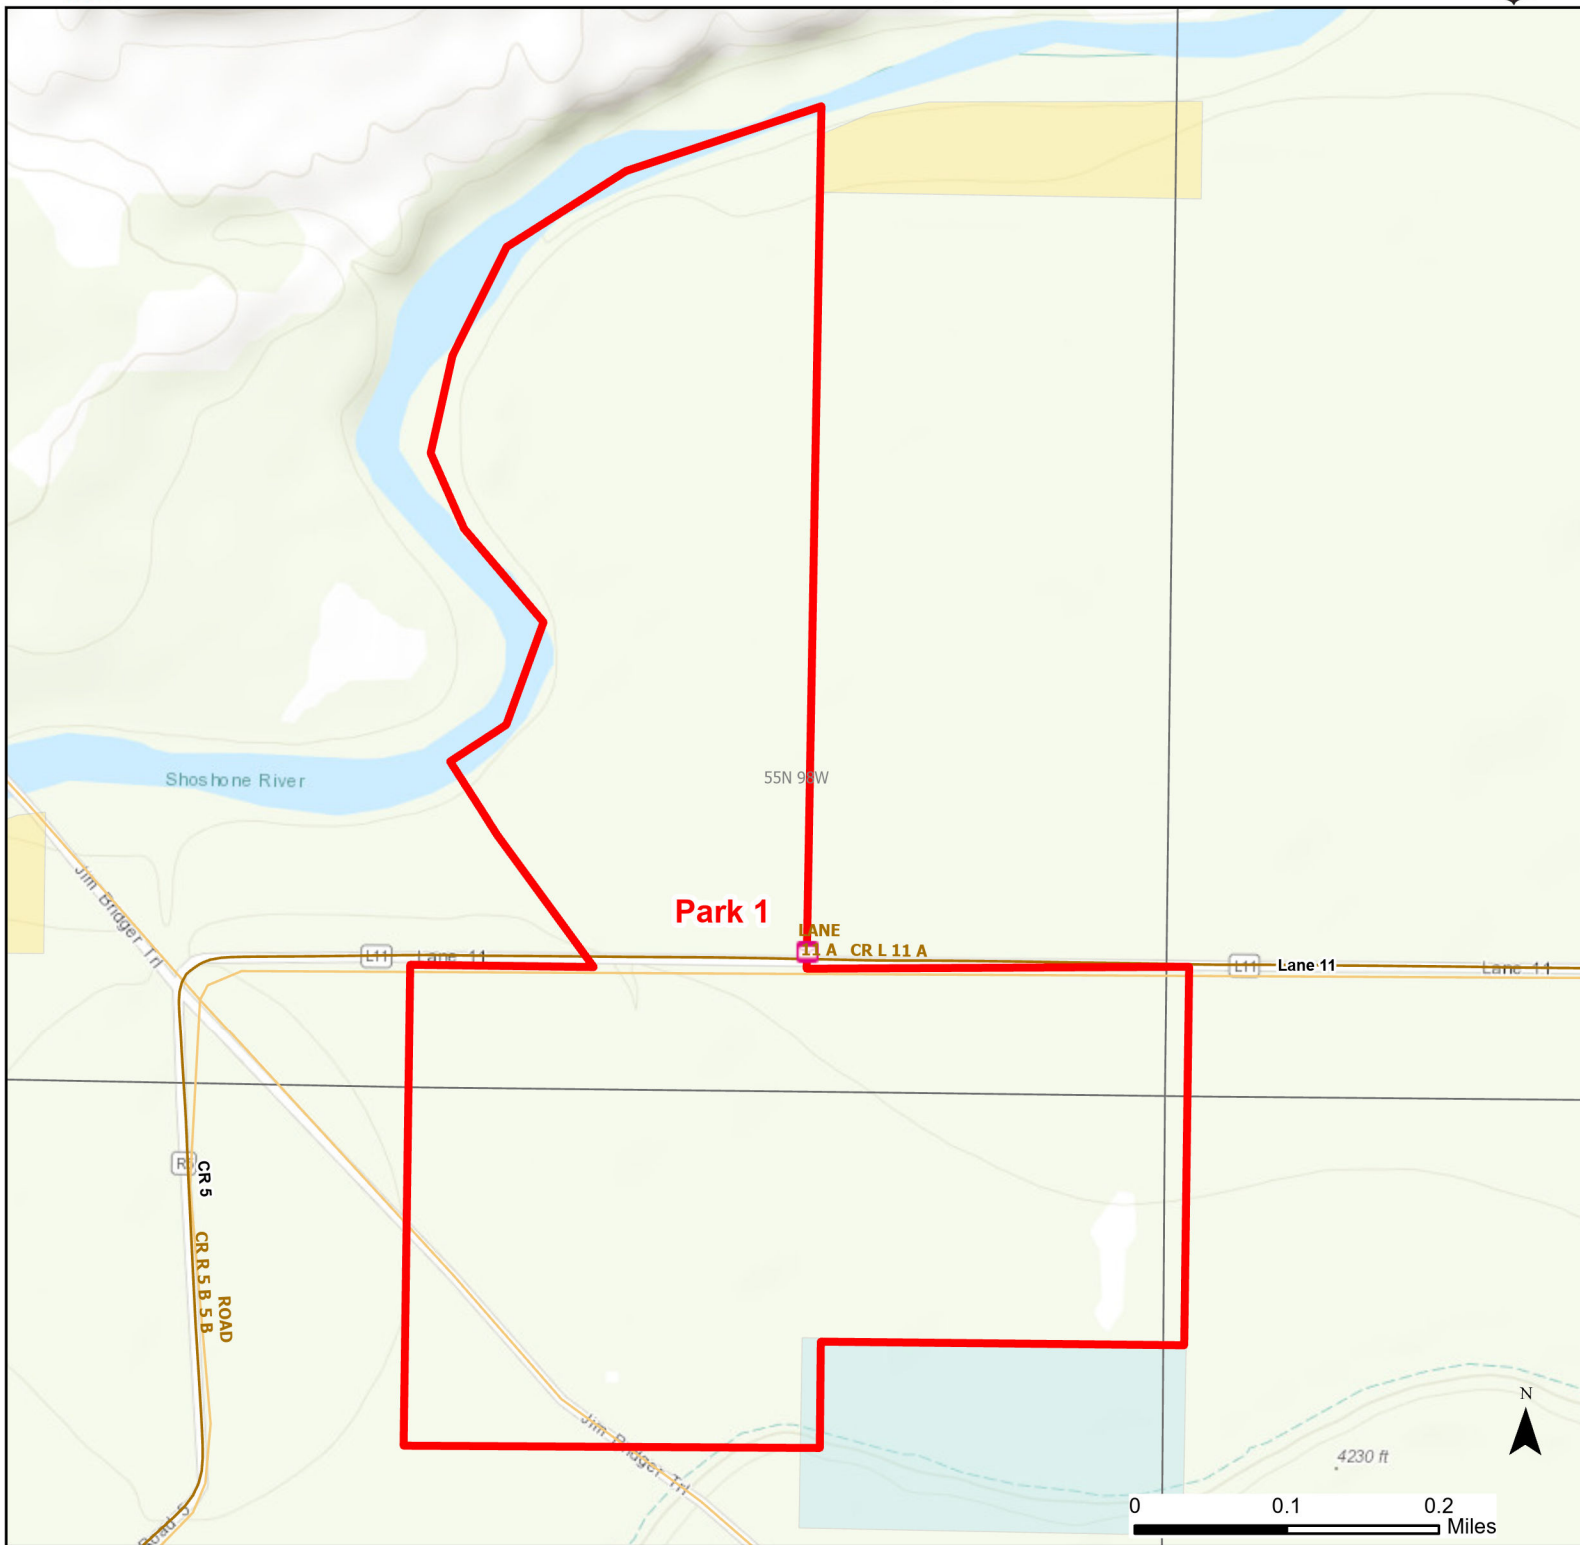

Park 1 Walk-in Hunting Area

Access Dates:
08/15 - 05/31
2024 Hunt Season

Parking	Closed Road	Boundary	Limited Range Weapons and Archery	State
Road Closed	WIA Use Only	Archery Only	Other	DOD
Coupon Box	Roads	CLOSED		BLM
Gate	County Boundaries			Forest Service
Open Road				Wyoming Game & Fish Dept.
Special Conditions Apply				Private

Species allowed to hunt: Waterfowl, Pheasant, Sandhill Crane, Doves, Turkey, Antelope, Deer

Rules: Portable blinds may be used on a daily basis. Blinds must have owner's name and contact info affixed and may not be left in the field overnight. Motorized vehicle access allowed on established roads only.

This map is for visual use, assistance and general location only, does not represent a survey, and is not to be used for legal conveyance. Hunt Area boundaries are approximate, consult Game and Fish Hunting Regulations for descriptions and restrictions. Access to these private lands for any commercial activity must be gained by contacting the individual landowner(s) directly.