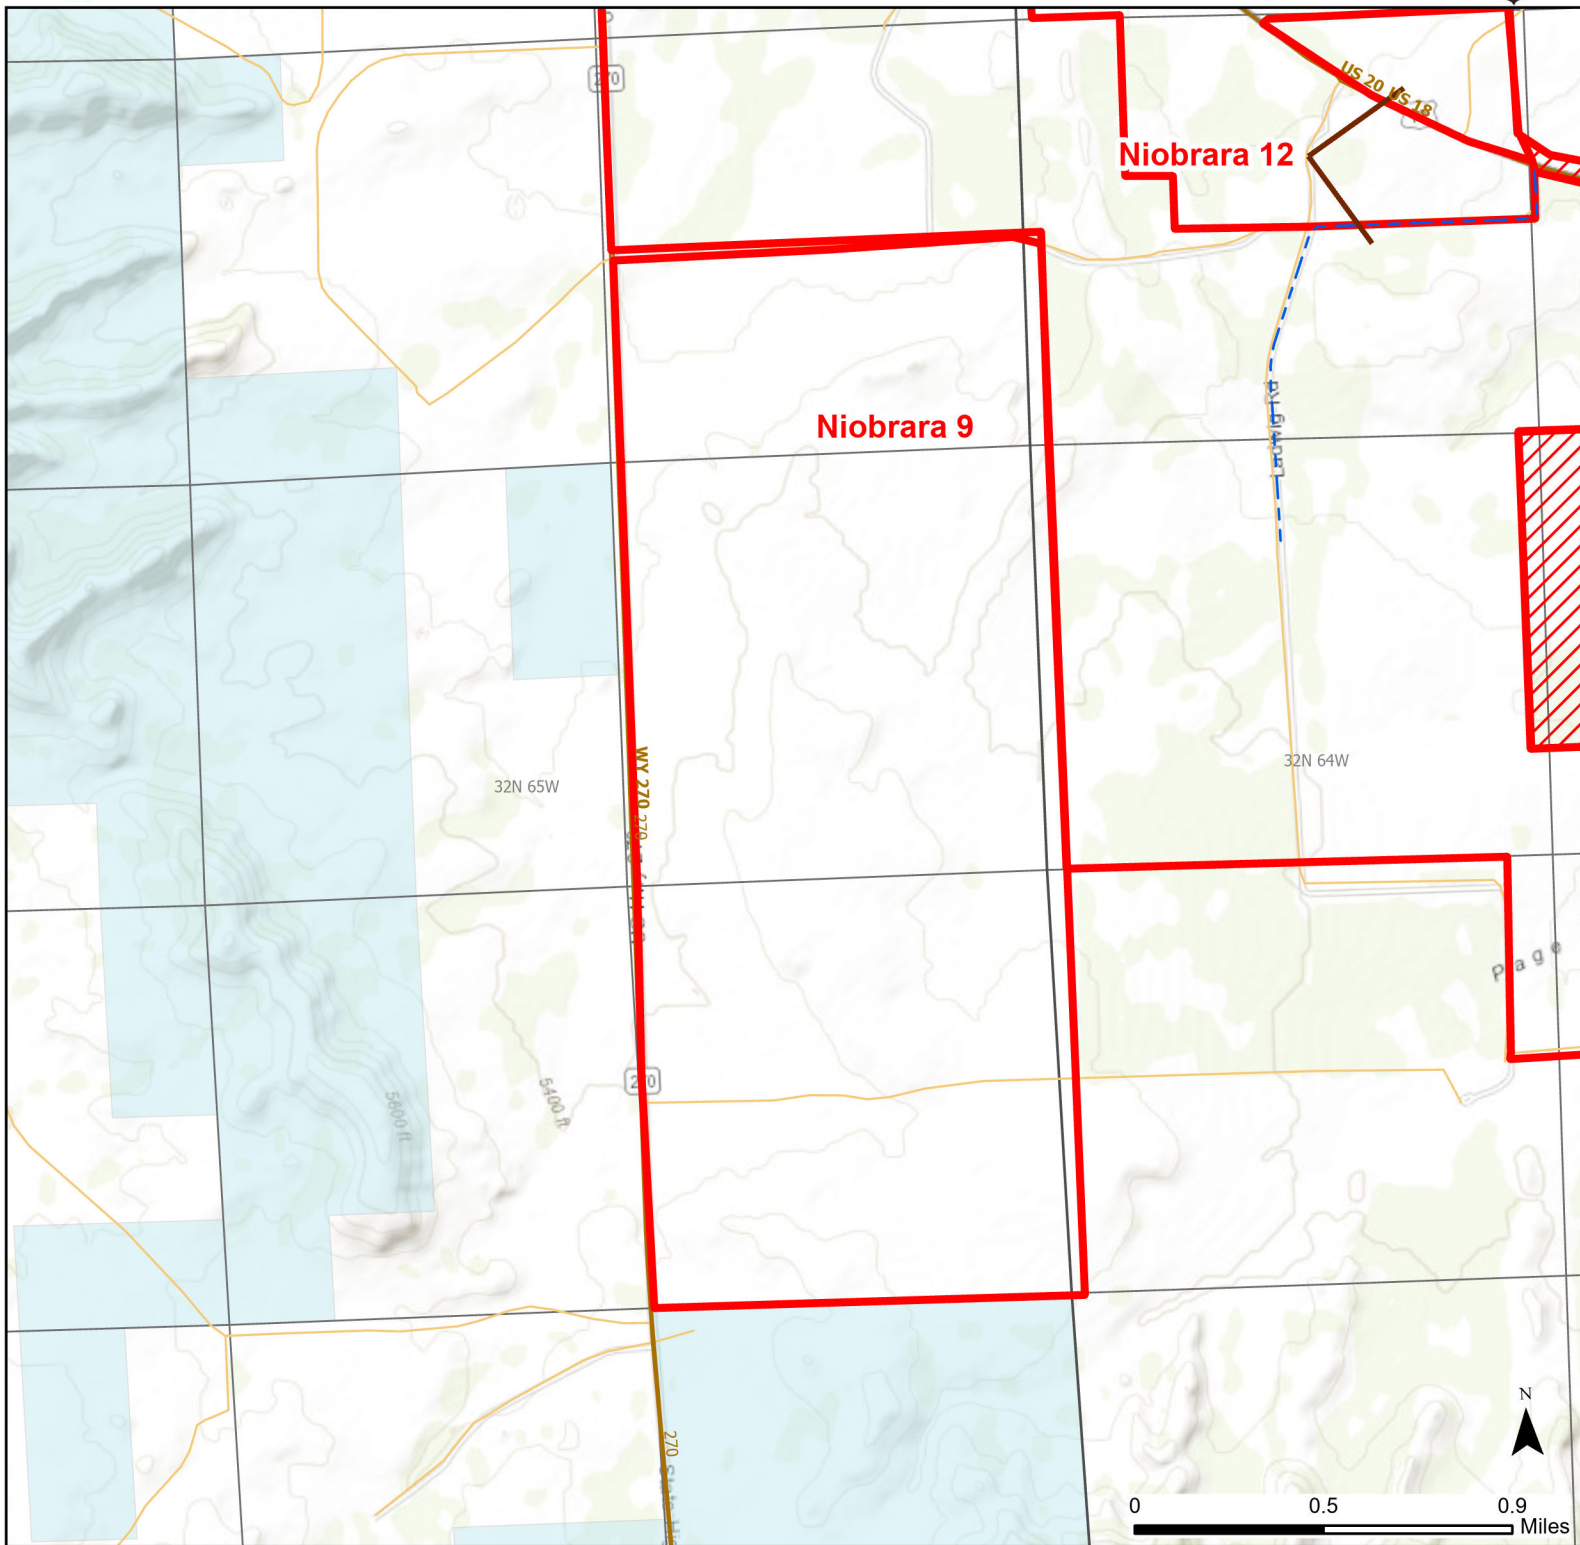

Niobrara 9 Walk-in Hunting Area

Access Dates:
08/15 - 12/31
2024 Hunt Season

Parking	Closed Road	Boundary	Limited Range Weapons and Archery	State
Road Closed	WIA Use Only	Archery Only	Other	DOD
Coupon Box	Roads	County Boundaries	CLOSED	BLM
Gate	Open Road			Forest Service
Special Conditions Apply				Wyoming Game & Fish Dept.
				Private

Species allowed to hunt: Antelope, Deer

Rules:

This map is for visual use, assistance and general location only, does not represent a survey, and is not to be used for legal conveyance. Hunt Area boundaries are approximate, consult Game and Fish Hunting Regulations for descriptions and restrictions. Access to these private lands for any commercial activity must be gained by contacting the individual landowner(s) directly.