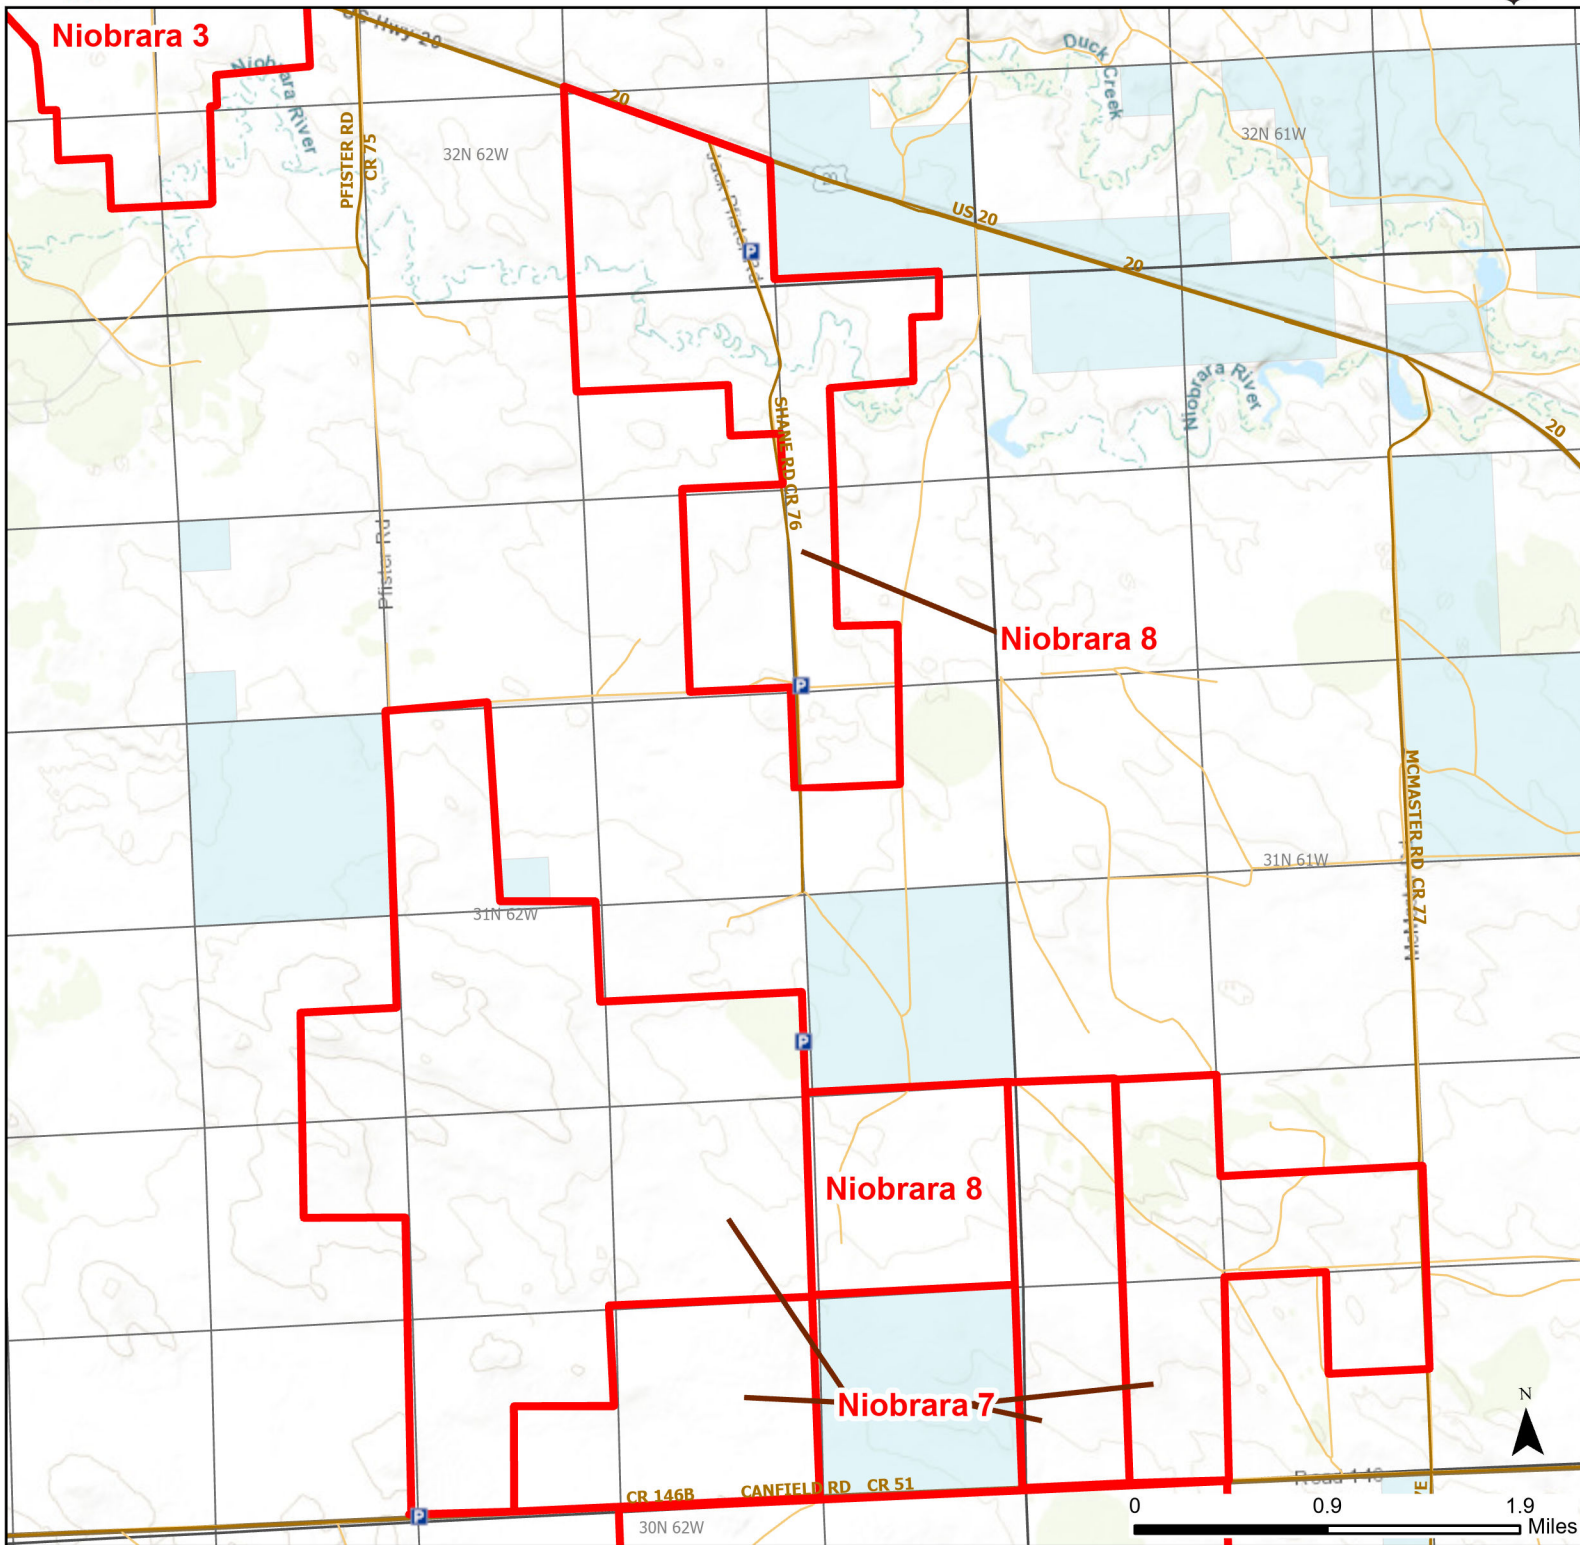

# Niobrara 8 Walk-in Hunting Area

Access Dates:  
10/01 - 10/31  
2024 Hunt Season

Parking	Closed Road	Boundary	Limited Range Weapons and Archery	State
Road Closed	WIA Use Only	Archery Only	Other	DOD
Coupon Box	Roads	County Boundaries	CLOSED	BLM
Gate	Open Road			Forest Service
Special Conditions Apply				Wyoming Game & Fish Dept.
				Private

Species allowed to hunt: Antelope

Rules:

This map is for visual use, assistance and general location only, does not represent a survey, and is not to be used for legal conveyance. Hunt Area boundaries are approximate, consult Game and Fish Hunting Regulations for descriptions and restrictions. Access to these private lands for any commercial activity must be gained by contacting the individual landowner(s) directly.