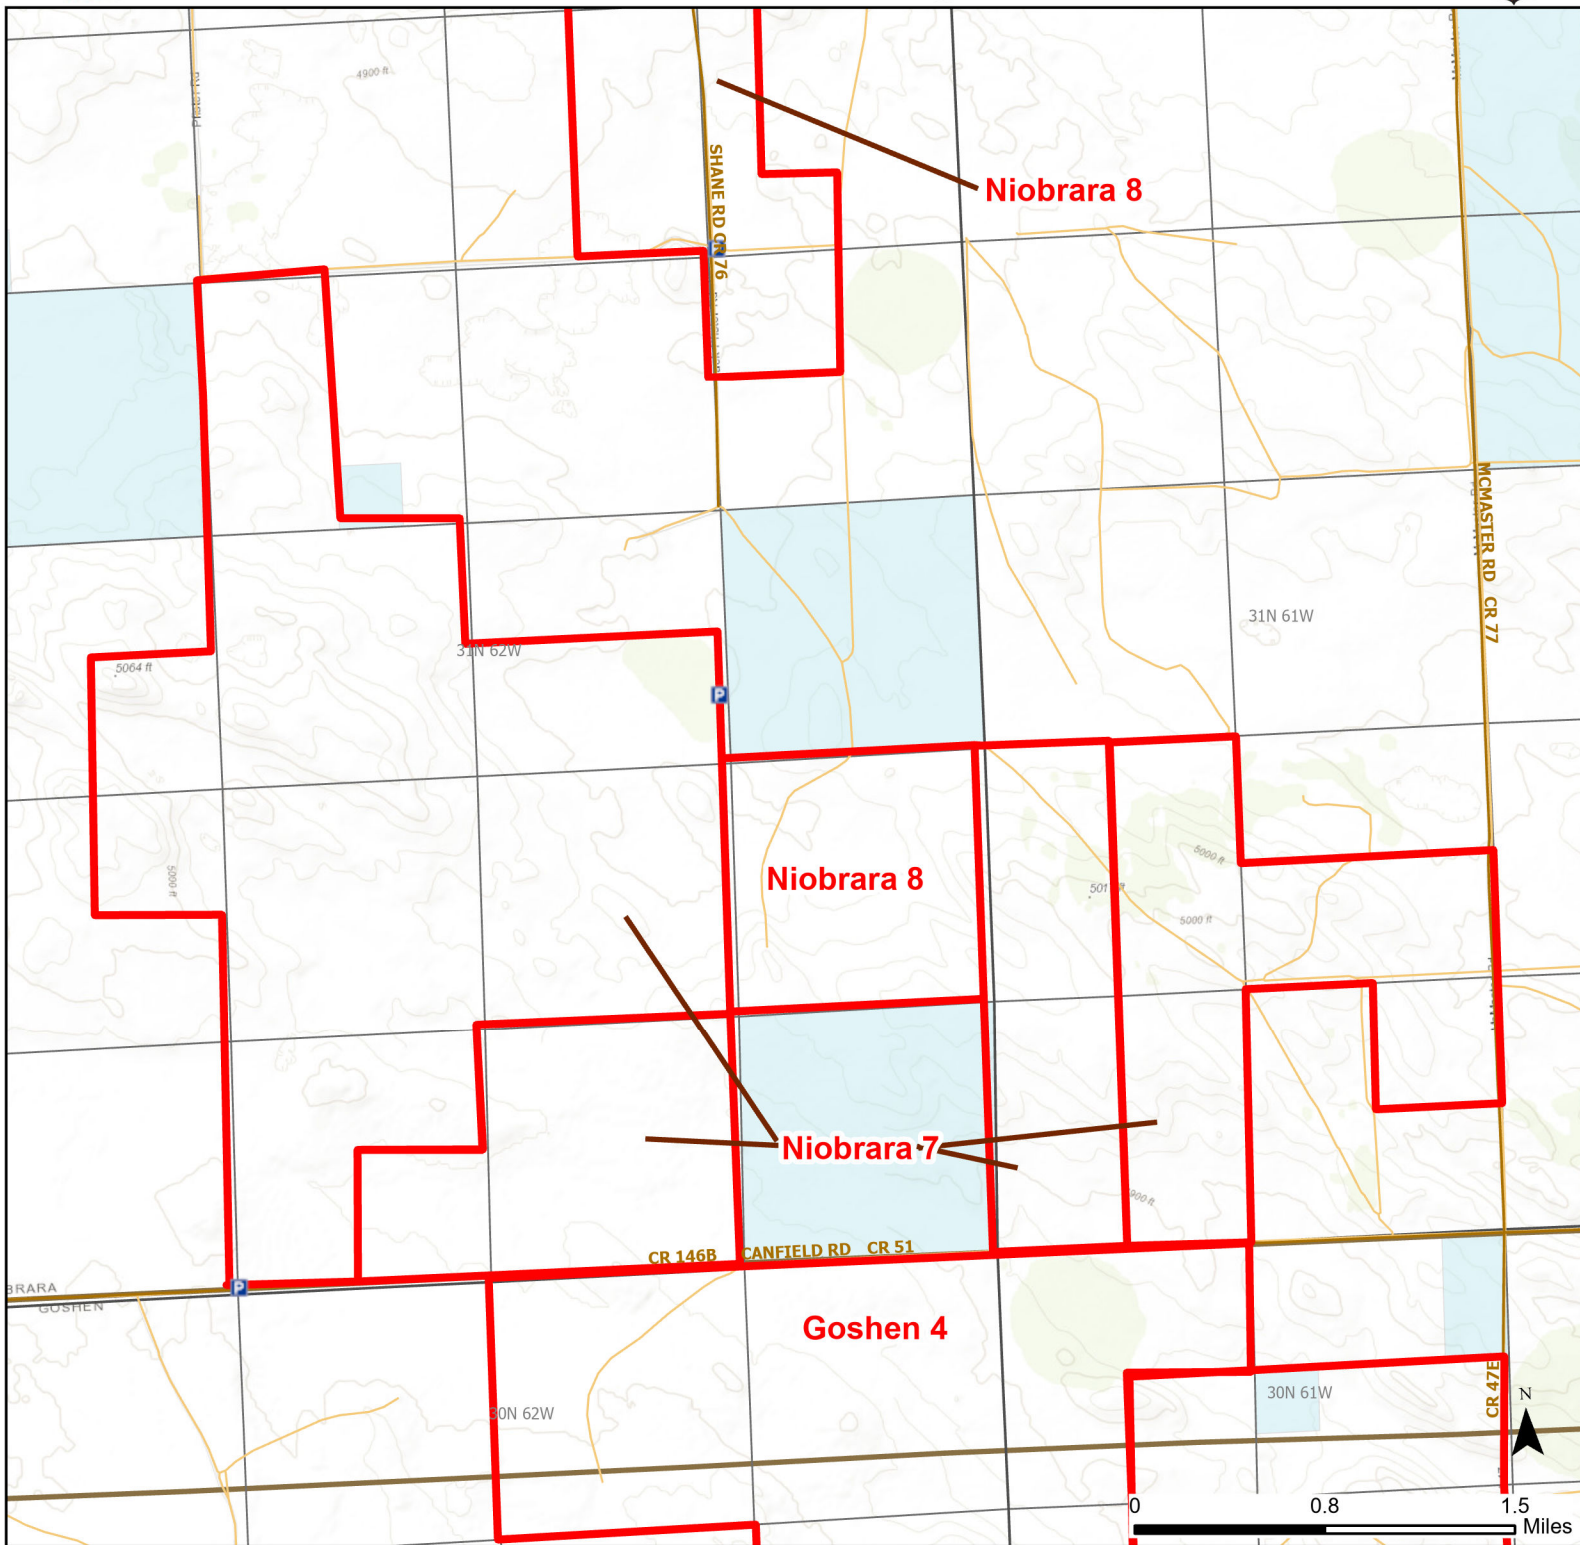

Niobrara 7 Walk-in Hunting Area

Access Dates:
08/15 - 10/31
2024 Hunt Season

Parking	Closed Road	Boundary	Limited Range Weapons and Archery	State
Road Closed	WIA Use Only	Archery Only	Other	DOD
Coupon Box	Roads	County Boundaries	CLOSED	BLM
Gate				Forest Service
Open Road				Wyoming Game & Fish Dept.
Special Conditions Apply				Private

Species allowed to hunt: Antelope

Rules: All vehicles must park in designated parking areas only.

This map is for visual use, assistance and general location only, does not represent a survey, and is not to be used for legal conveyance. Hunt Area boundaries are approximate, consult Game and Fish Hunting Regulations for descriptions and restrictions. Access to these private lands for any commercial activity must be gained by contacting the individual landowner(s) directly.