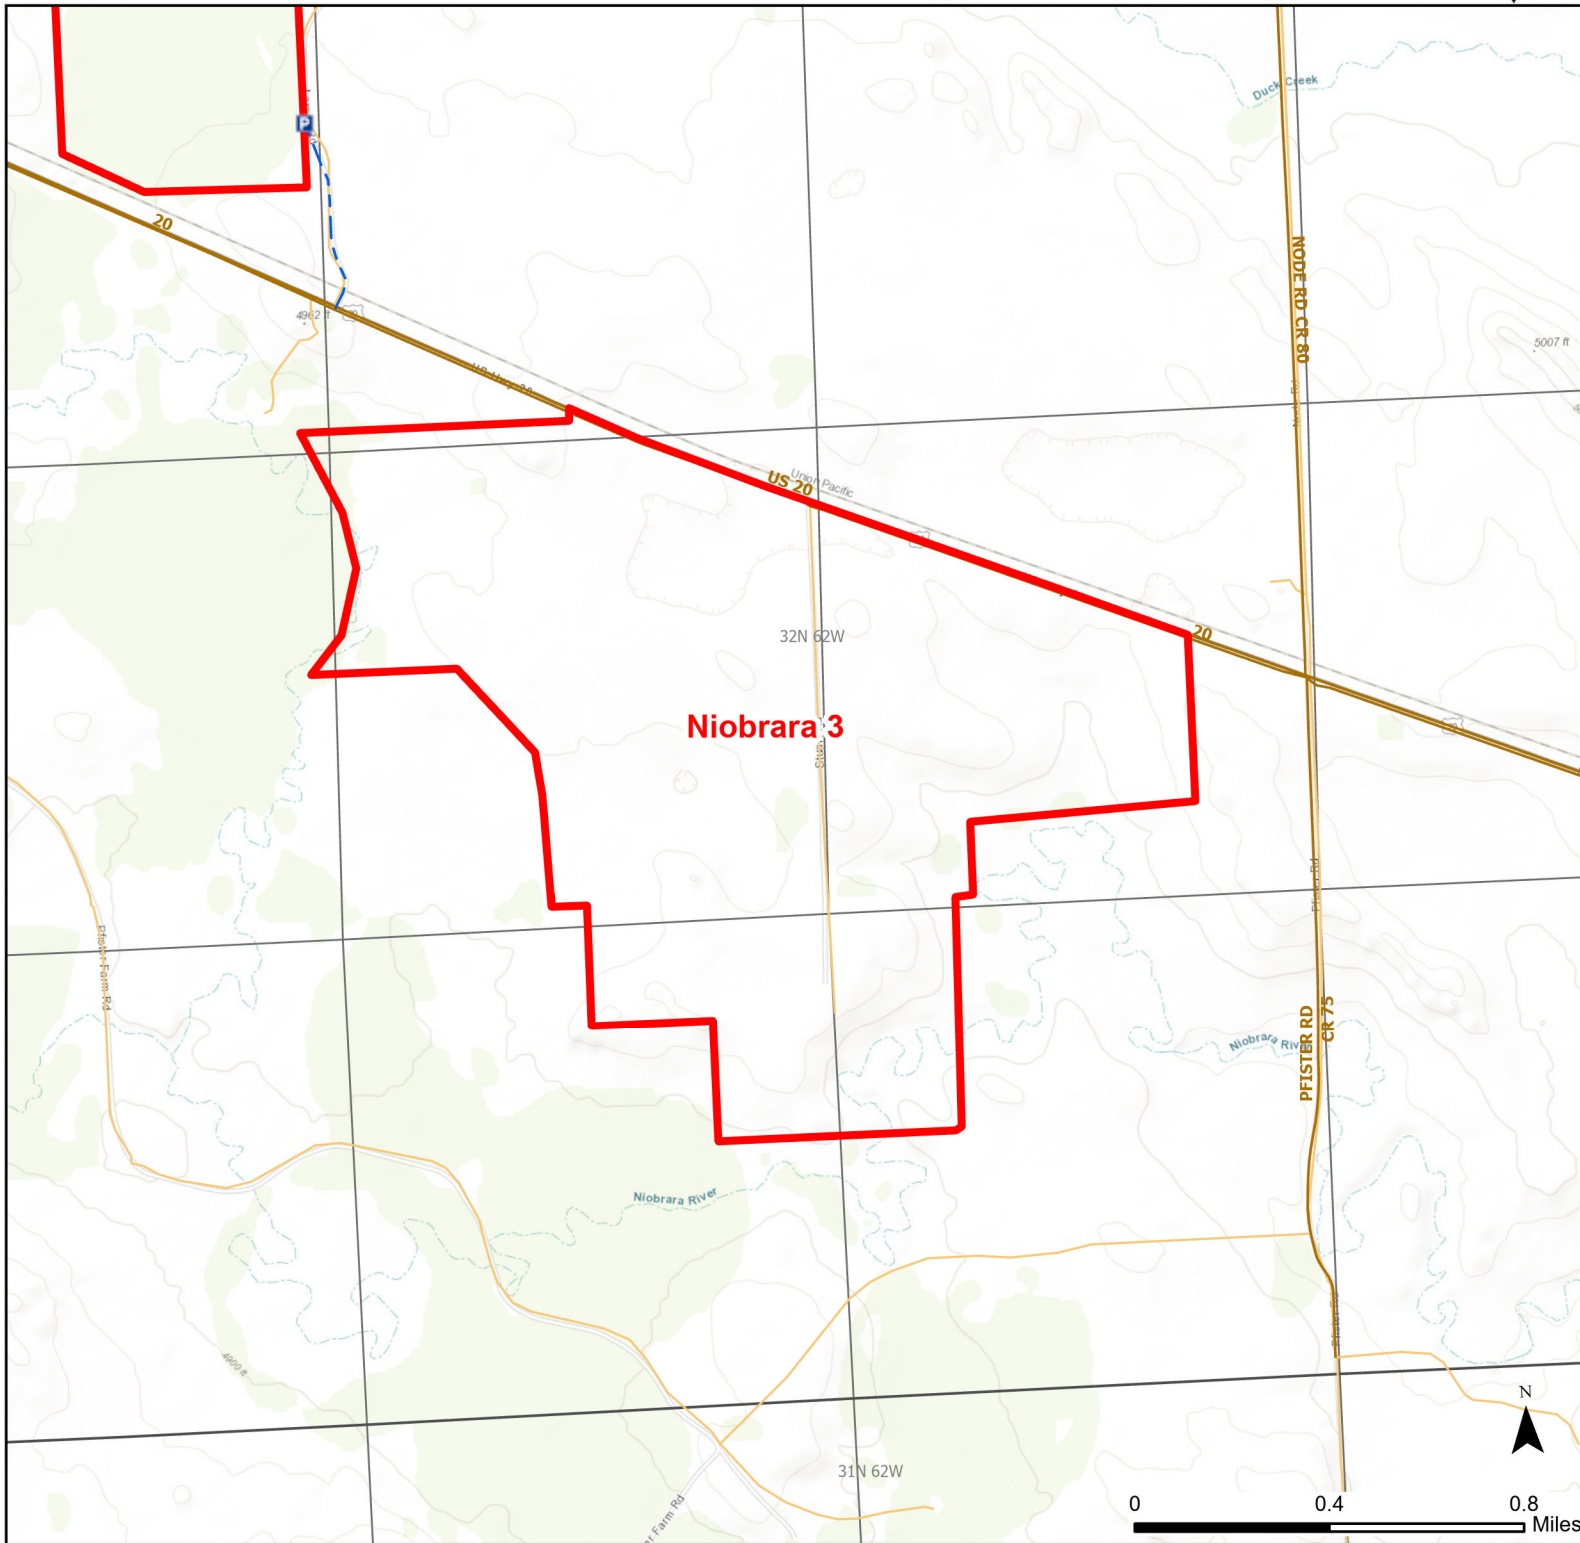

# Niobrara 3 Walk-in Hunting Area

Access Dates:  
08/15 - 10/31  
2024 Hunt Season

Parking	Closed Road	Boundary	Limited Range Weapons and Archery	State
Road Closed	WIA Use Only	Archery Only	Other	DOD
Coupon Box	Roads	County Boundaries	CLOSED	BLM
Gate	Open Road			Forest Service
Special Conditions Apply				Wyoming Game & Fish Dept.
				Private

Species allowed to hunt: Antelope

Rules: All vehicles must park in designated parking areas only.

This map is for visual use, assistance and general location only, does not represent a survey, and is not to be used for legal conveyance. Hunt Area boundaries are approximate, consult Game and Fish Hunting Regulations for descriptions and restrictions. Access to these private lands for any commercial activity must be gained by contacting the individual landowner(s) directly.