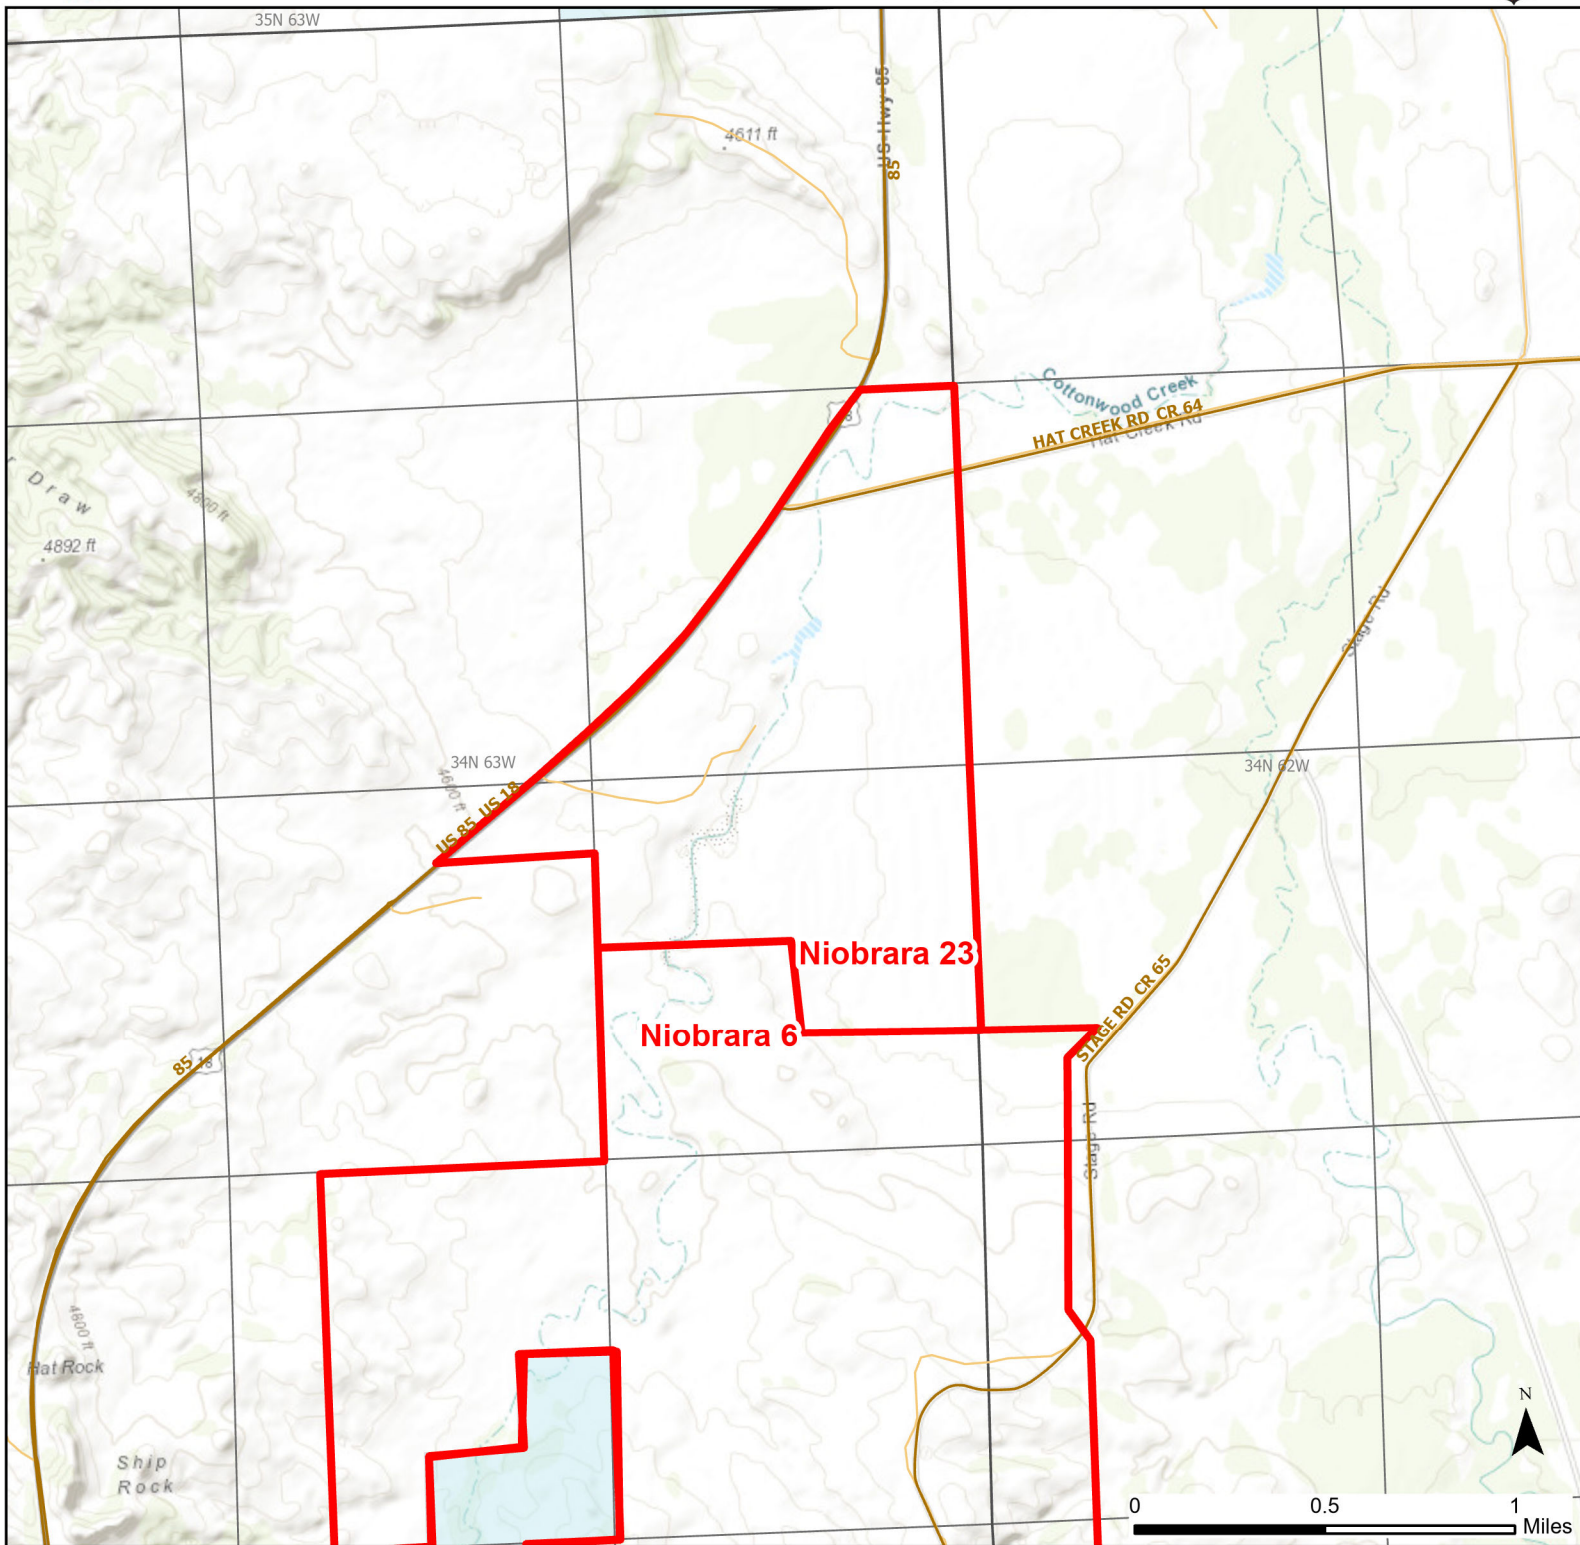

Niobrara 23 Walk-in Hunting Area

Access Dates:
08/15 - 10/31
2024 Hunt Season

Parking	Closed Road	Boundary	Limited Range Weapons and Archery	State
Road Closed	WIA Use Only	Archery Only	Other	DOD
Coupon Box	Roads	County Boundaries	CLOSED	BLM
Gate	Open Road			Forest Service
Special Conditions Apply				Wyoming Game & Fish Dept.
				Private

Species allowed to hunt: Antelope

Rules:

This map is for visual use, assistance and general location only, does not represent a survey, and is not to be used for legal conveyance. Hunt Area boundaries are approximate, consult Game and Fish Hunting Regulations for descriptions and restrictions. Access to these private lands for any commercial activity must be gained by contacting the individual landowner(s) directly.