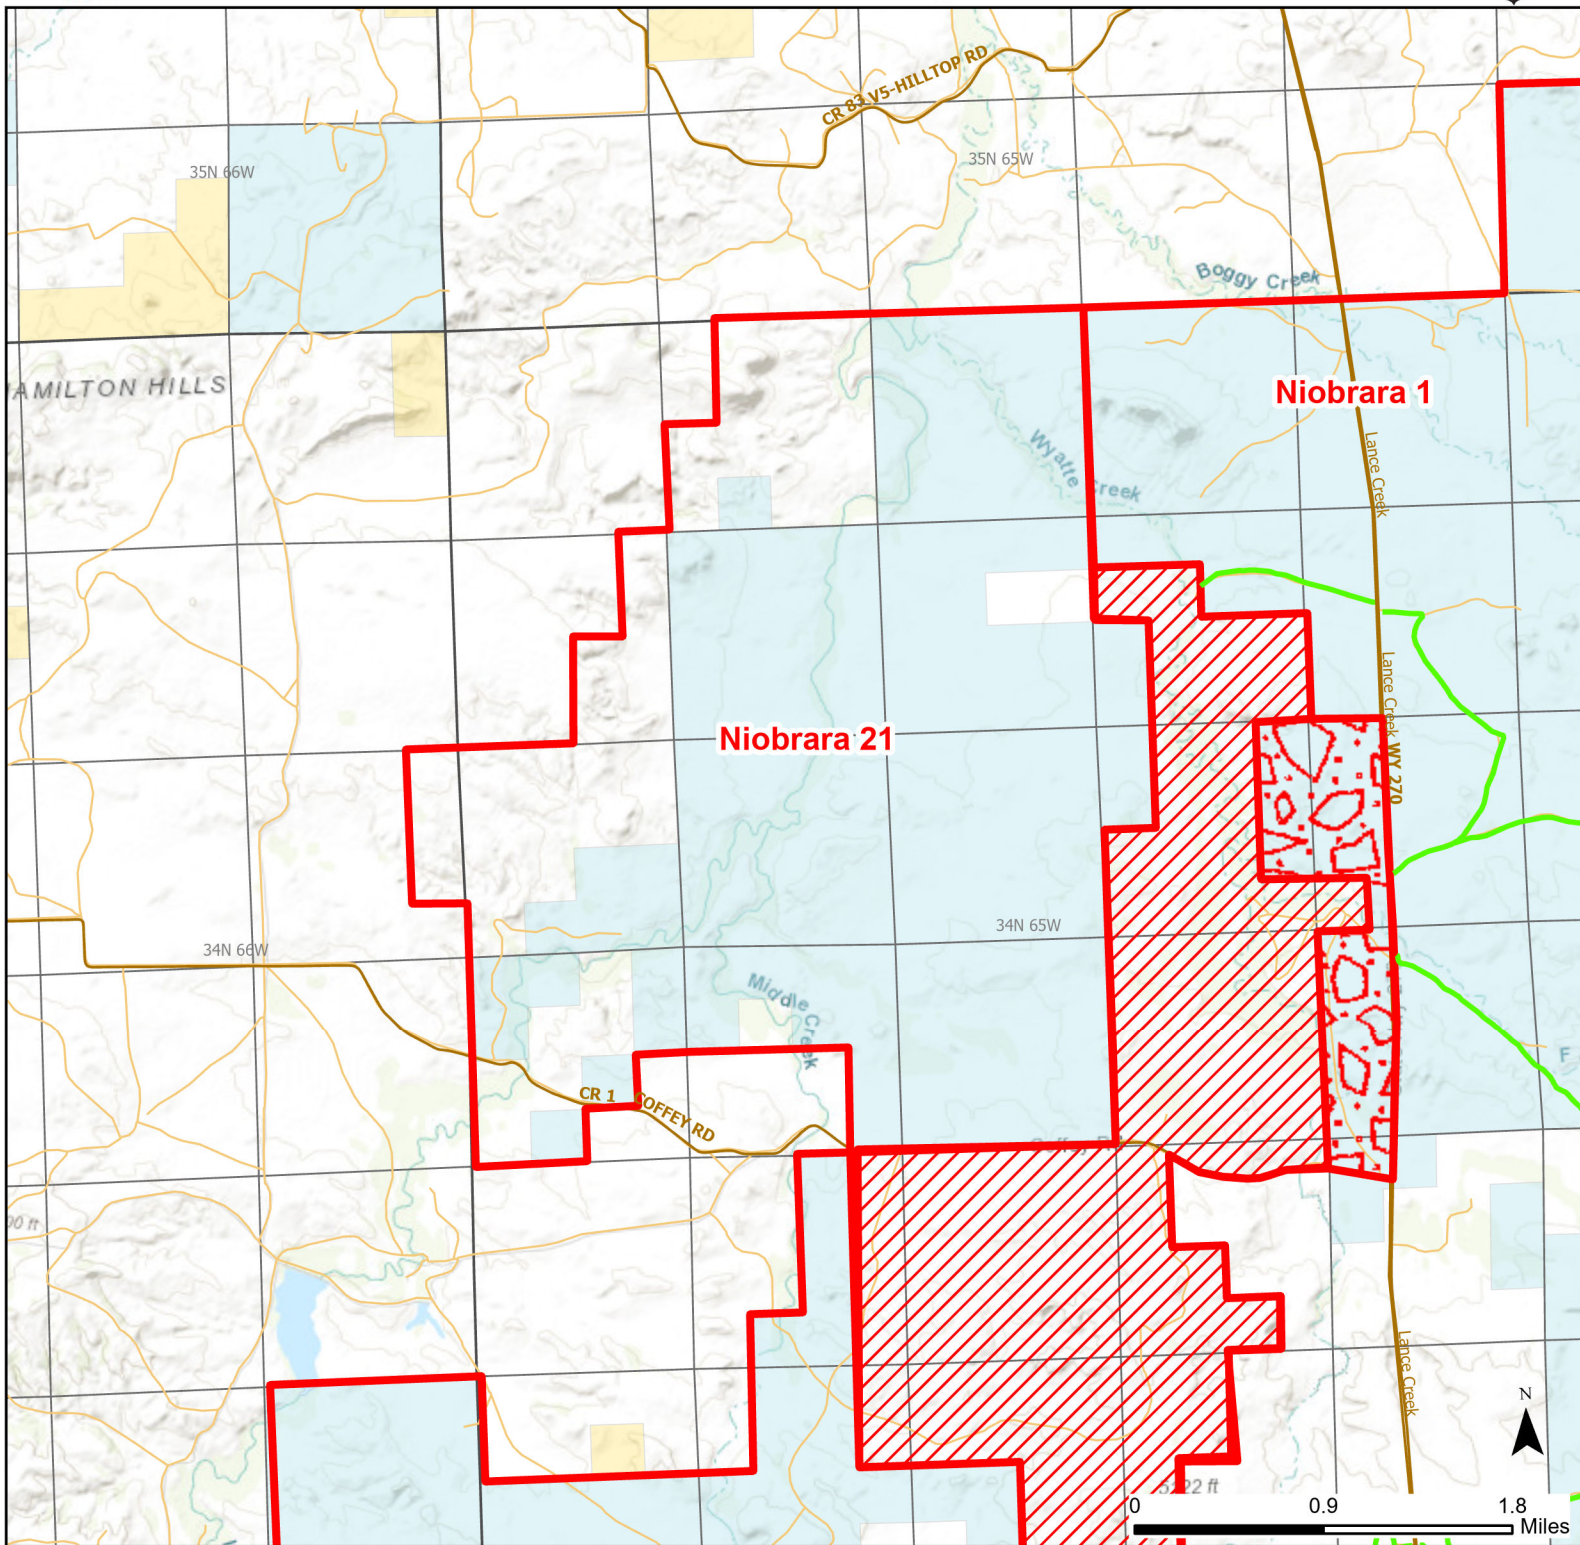

# Niobrara 21 Walk-in Hunting Area

Access Dates:  
08/15 - 05/31  
2024 Hunt Season

Parking	Closed Road	Boundary	Limited Range Weapons and Archery	State
Road Closed	WIA Use Only	Archery Only	Other	DOD
Coupon Box	Roads	County Boundaries	CLOSED	BLM
Gate	Open Road			Forest Service
Special Conditions Apply				Wyoming Game & Fish Dept.
				Private

Species allowed to hunt: Sharp-tailed Grouse, Turkey, Rabbit, Antelope, Deer, Elk

Rules: State lands are enrolled in this Walk-in Area. All access restrictions apply.

This map is for visual use, assistance and general location only, does not represent a survey, and is not to be used for legal conveyance. Hunt Area boundaries are approximate, consult Game and Fish Hunting Regulations for descriptions and restrictions. Access to these private lands for any commercial activity must be gained by contacting the individual landowner(s) directly.