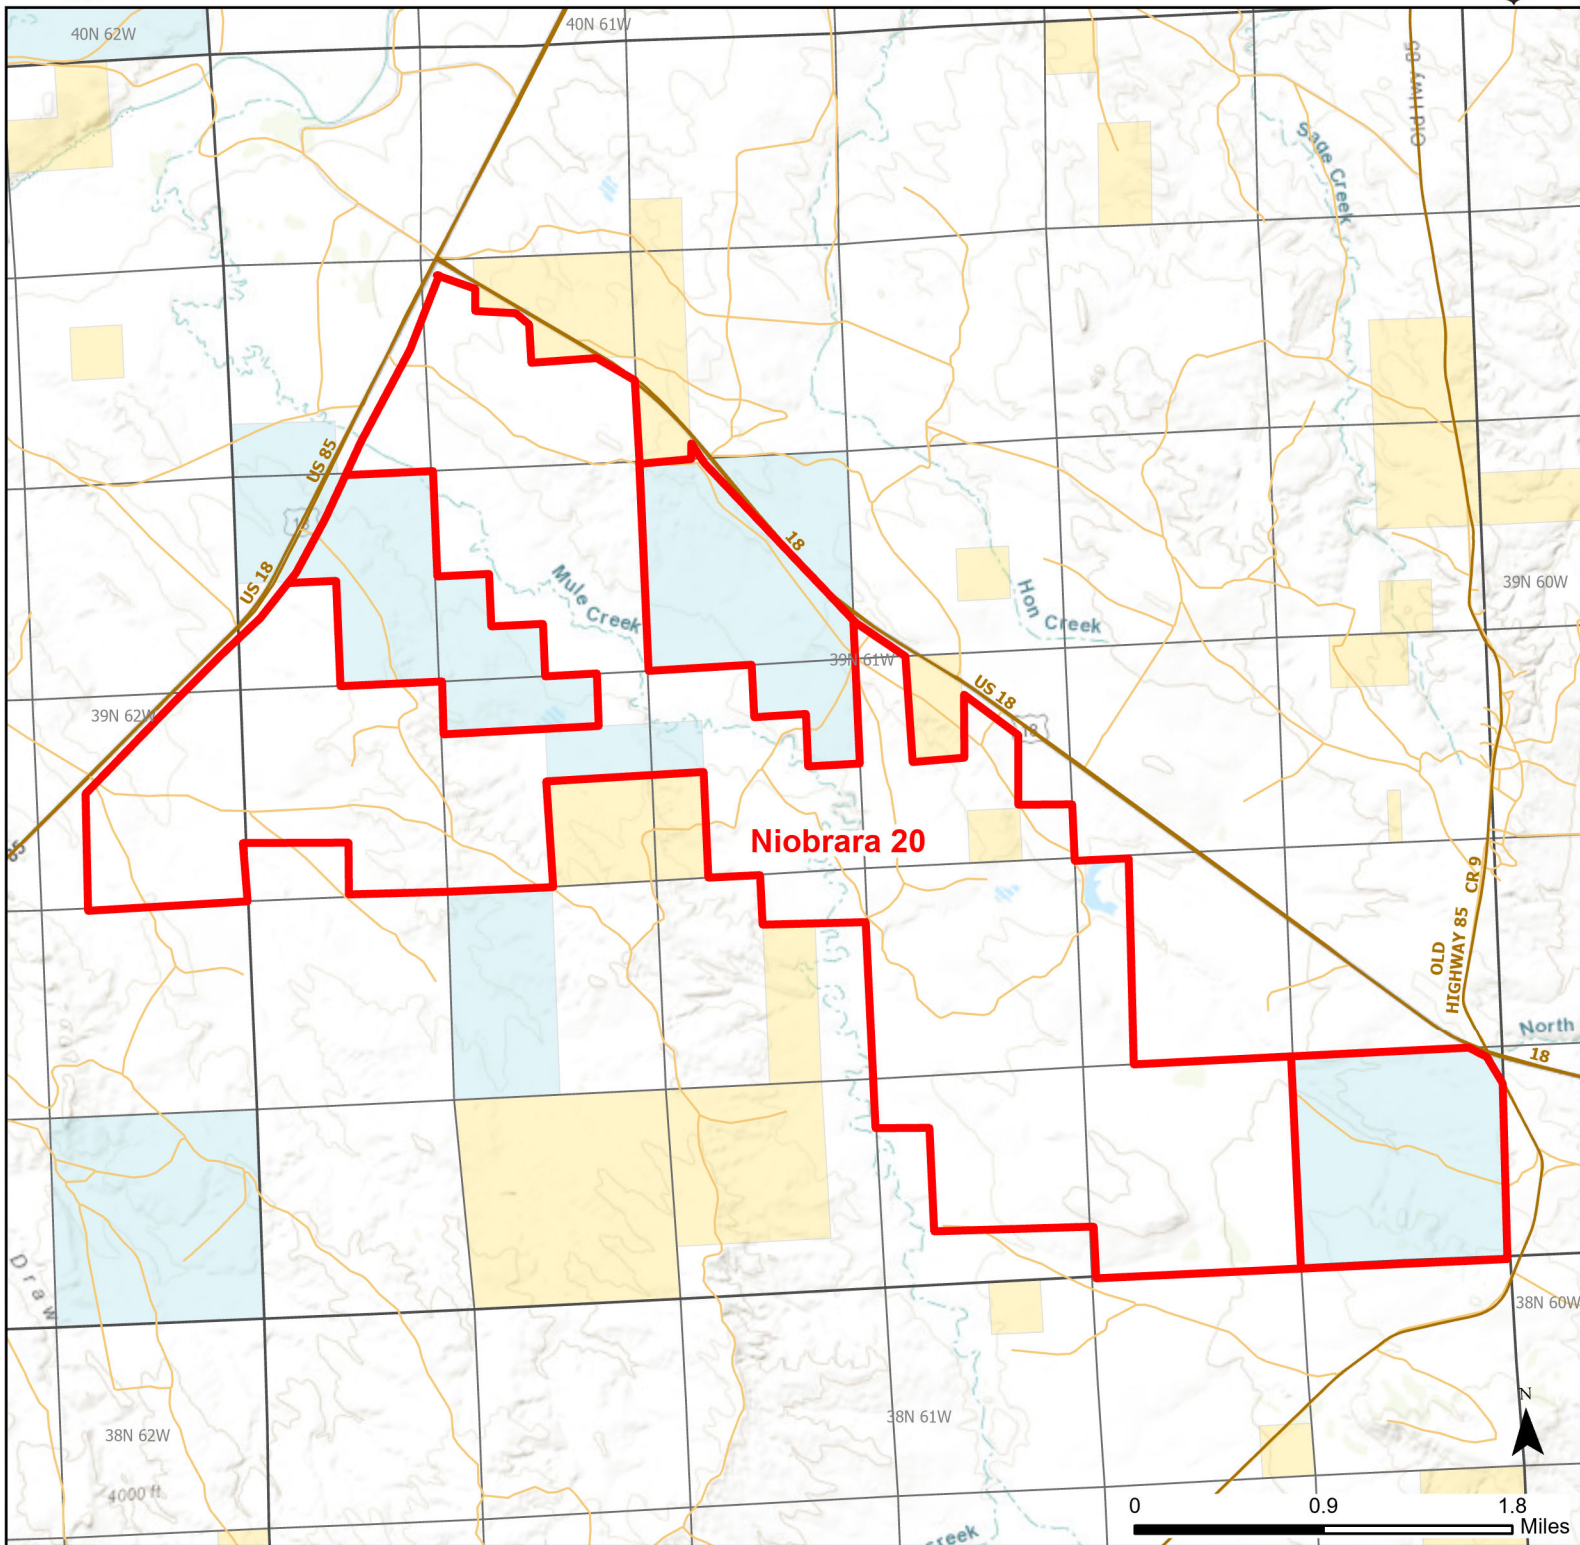

Niobrara 20 Walk-in Hunting Area

Access Dates:
08/15 - 11/30
2024 Hunt Season

Parking	Closed Road	Boundary	Limited Range Weapons and Archery	State
Road Closed	WIA Use Only	Archery Only	Other	DOD
Coupon Box	Roads	County Boundaries	CLOSED	BLM
Gate				Forest Service
Open Road				Wyoming Game & Fish Dept.
Special Conditions Apply				Private

Species allowed to hunt: Antelope, Deer

Rules: State lands are enrolled in this Walk-in Area. All access restrictions apply.

This map is for visual use, assistance and general location only, does not represent a survey, and is not to be used for legal conveyance. Hunt Area boundaries are approximate, consult Game and Fish Hunting Regulations for descriptions and restrictions. Access to these private lands for any commercial activity must be gained by contacting the individual landowner(s) directly.