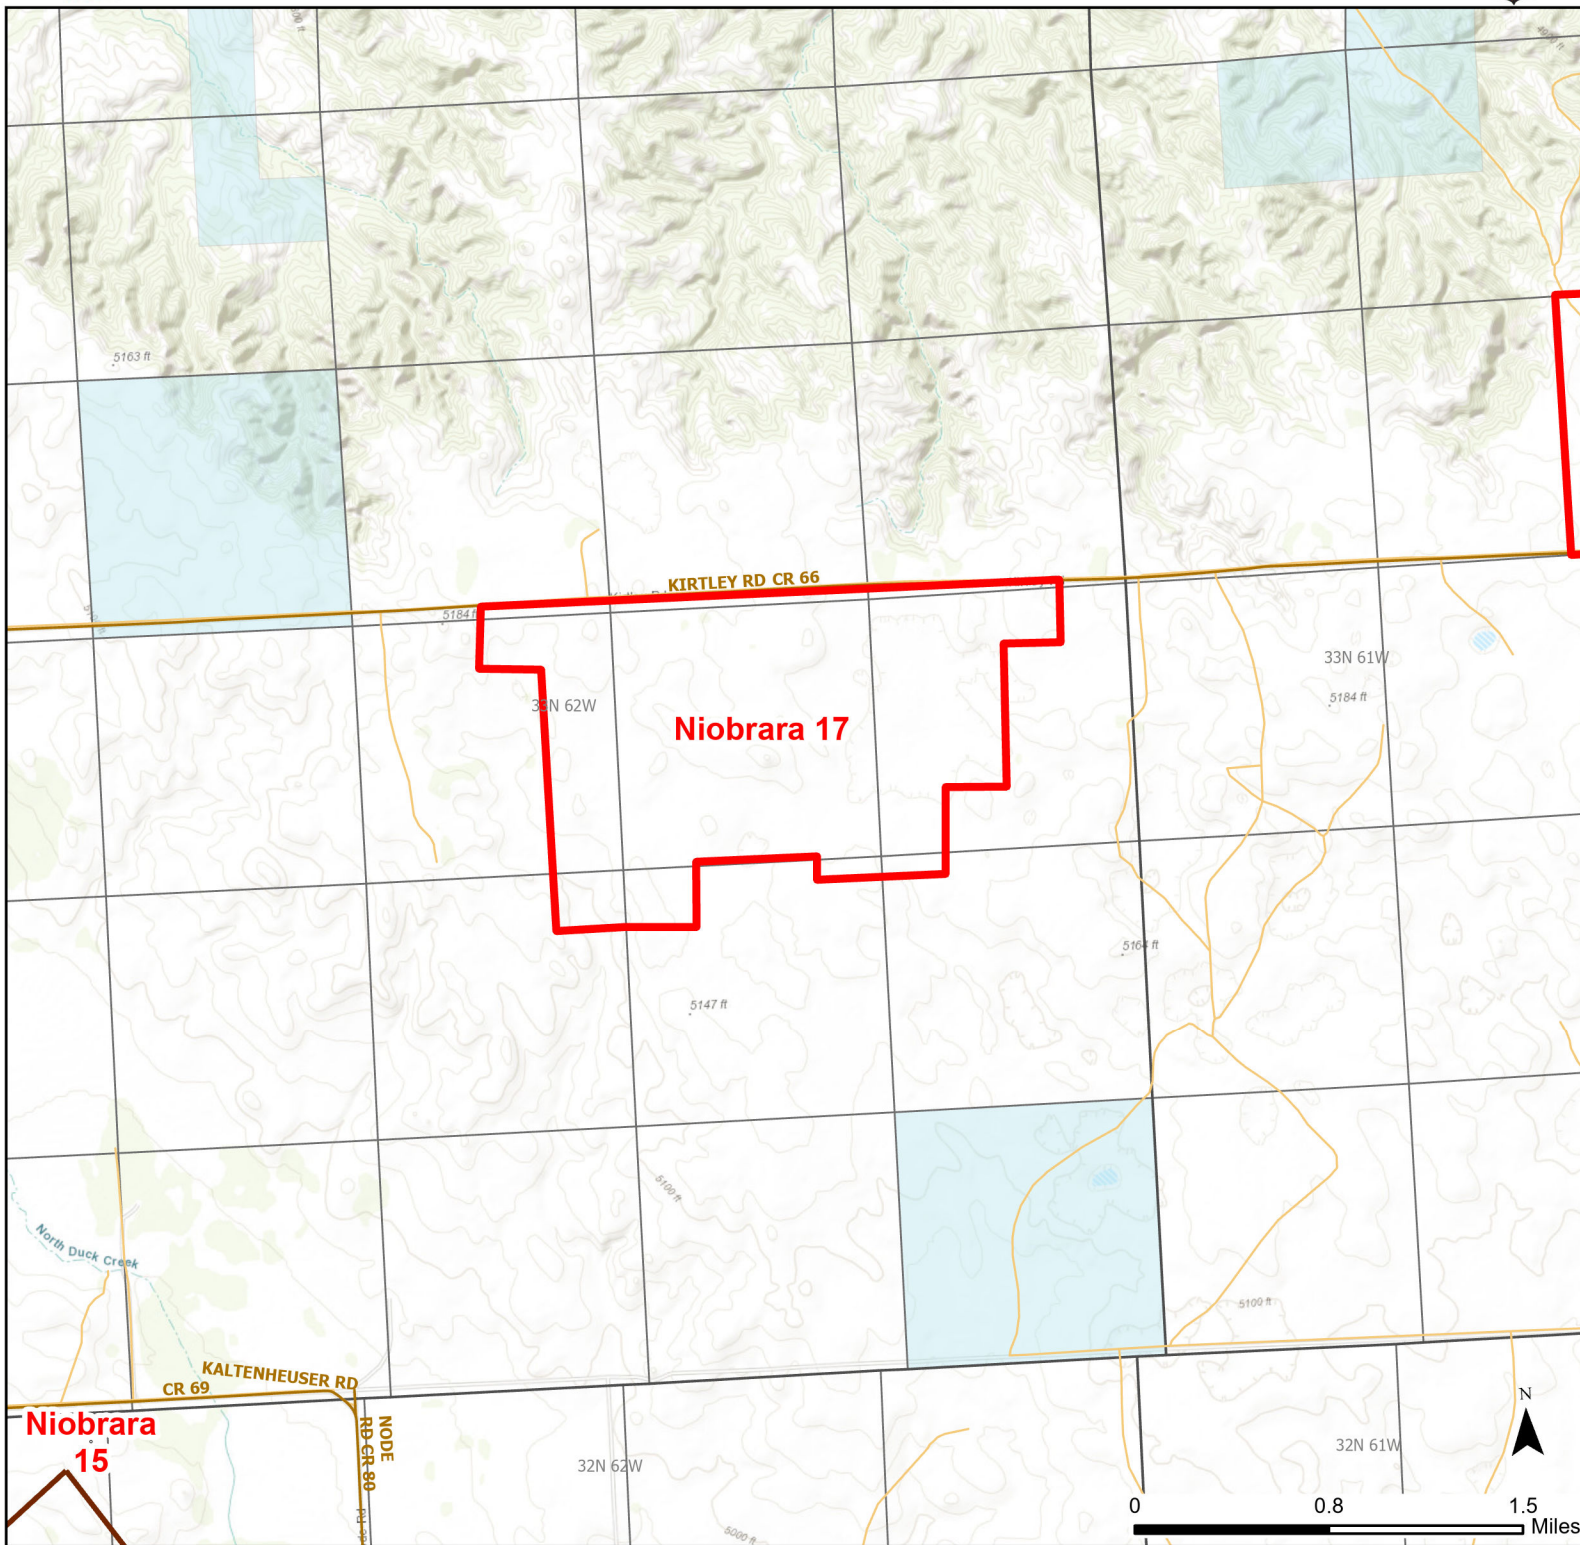

Niobrara 17 Walk-in Hunting Area

Access Dates:
08/15 - 10/31
2024 Hunt Season

Parking	Closed Road	Boundary	Limited Range Weapons and Archery	State
Road Closed	WIA Use Only	Archery Only	Other	DOD
Coupon Box	Roads			BLM
Gate	County Boundaries			Forest Service
Open Road				Wyoming Game & Fish Dept.
Special Conditions Apply			CLOSED	Private

Species allowed to hunt: Antelope

Rules:

This map is for visual use, assistance and general location only, does not represent a survey, and is not to be used for legal conveyance. Hunt Area boundaries are approximate, consult Game and Fish Hunting Regulations for descriptions and restrictions. Access to these private lands for any commercial activity must be gained by contacting the individual landowner(s) directly.