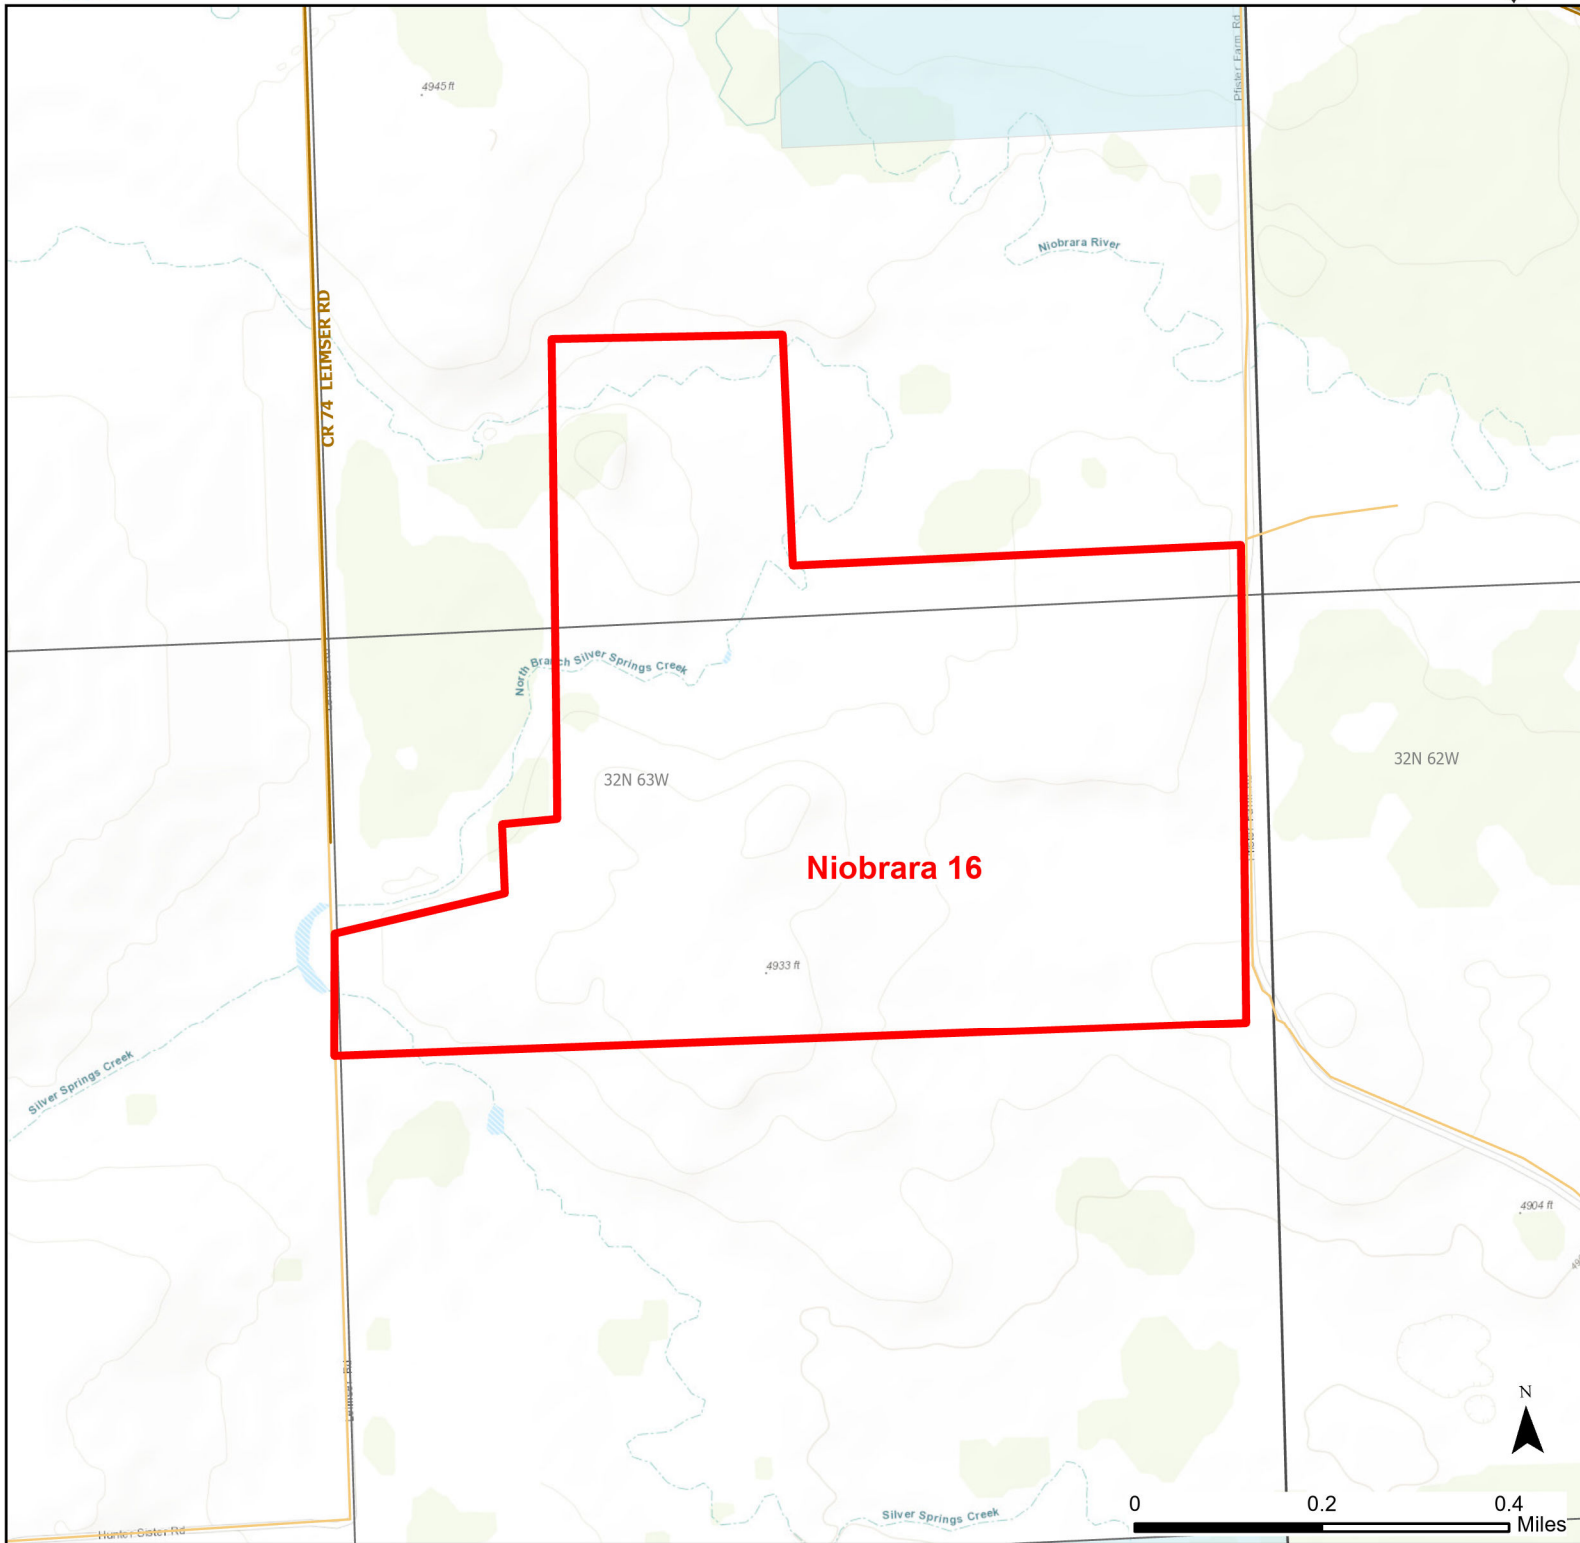

# Niobrara 16 Walk-in Hunting Area

Access Dates:  
08/15 - 12/31  
2024 Hunt Season

Parking	Closed Road	Boundary	Limited Range Weapons and Archery	State
Road Closed	WIA Use Only	Archery Only	Other	DOD
Coupon Box	Roads			BLM
Gate	County Boundaries			Forest Service
Open Road				Wyoming Game & Fish Dept.
Special Conditions Apply			CLOSED	Private

Species allowed to hunt: Antelope, Deer

Rules:

This map is for visual use, assistance and general location only, does not represent a survey, and is not to be used for legal conveyance. Hunt Area boundaries are approximate, consult Game and Fish Hunting Regulations for descriptions and restrictions. Access to these private lands for any commercial activity must be gained by contacting the individual landowner(s) directly.