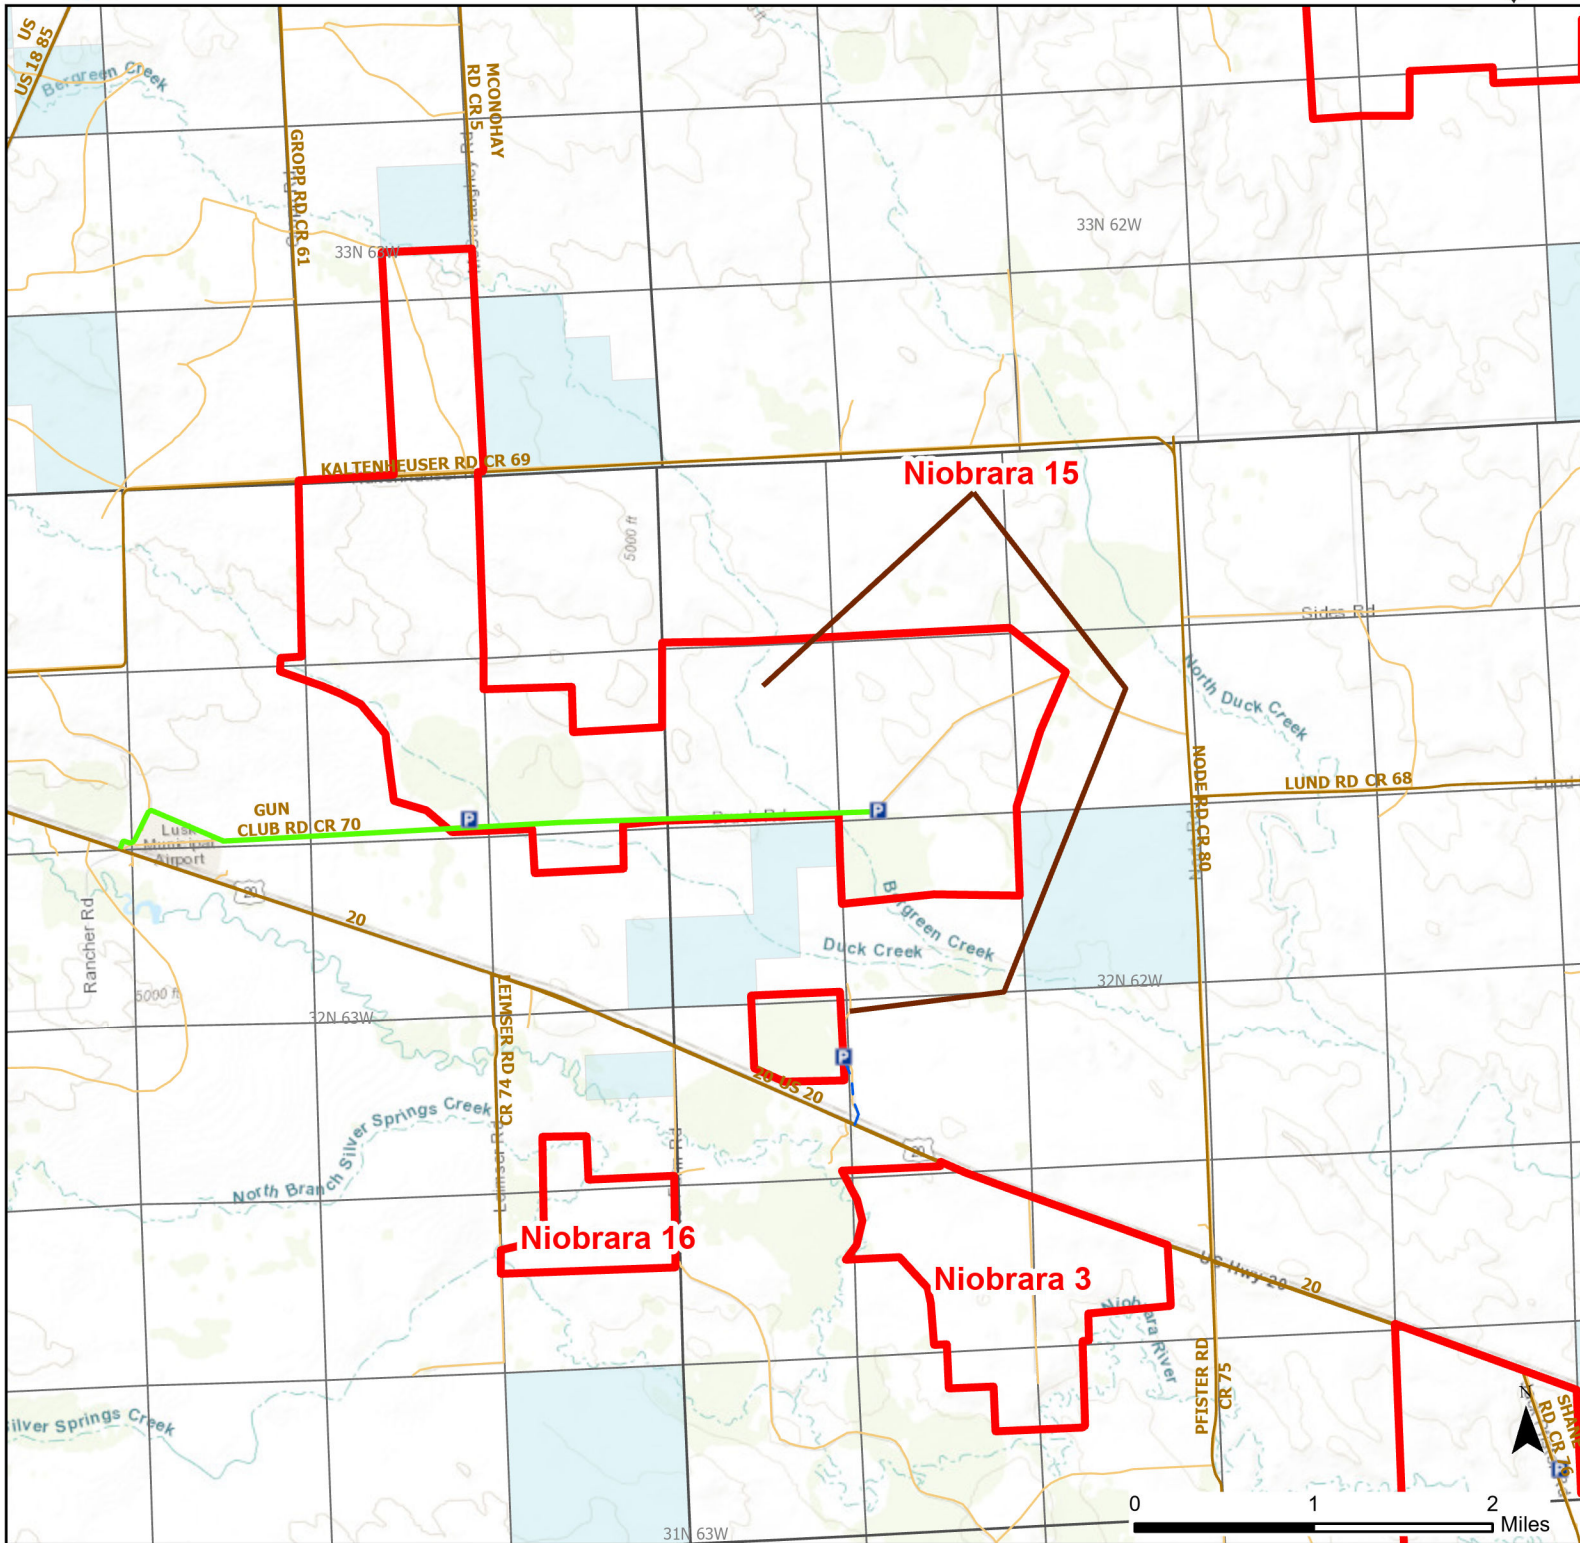

Niobrara 15 Walk-in Hunting Area

Access Dates:
08/15 - 11/30
2024 Hunt Season

Parking	Closed Road	Boundary	Limited Range Weapons and Archery	State
Road Closed	WIA Use Only	Archery Only	Other	DOD
Coupon Box	Roads	County Boundaries	CLOSED	BLM
Gate	Open Road			Forest Service
Special Conditions Apply				Wyoming Game & Fish Dept.
				Private

Species allowed to hunt: Antelope, Deer

Rules:

This map is for visual use, assistance and general location only, does not represent a survey, and is not to be used for legal conveyance. Hunt Area boundaries are approximate, consult Game and Fish Hunting Regulations for descriptions and restrictions. Access to these private lands for any commercial activity must be gained by contacting the individual landowner(s) directly.