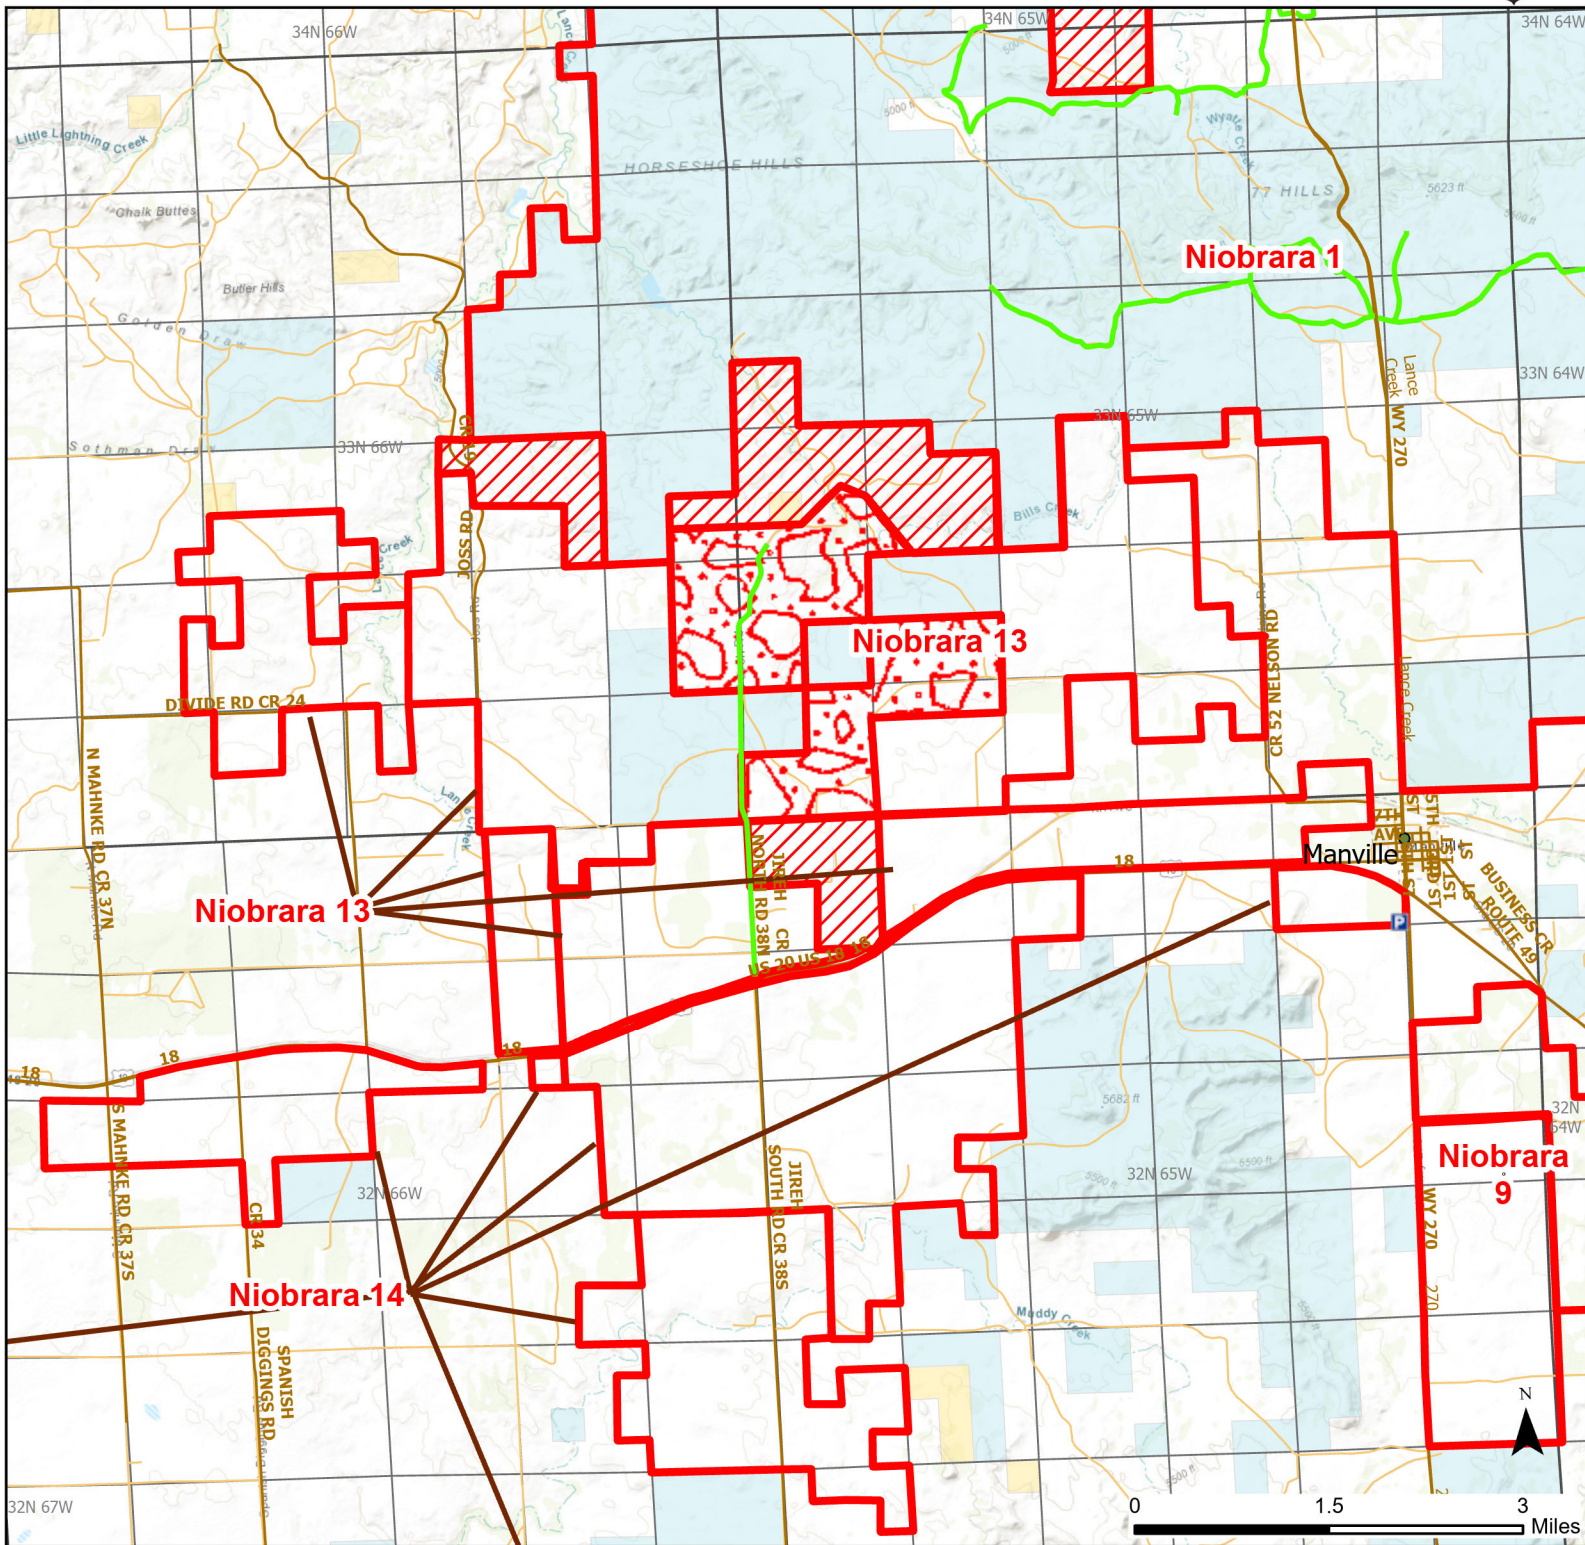

# Niobrara 13 Walk-in Hunting Area

Access Dates:  
08/15 - 11/30  
2024 Hunt Season

Parking	Closed Road	Boundary	Limited Range Weapons and Archery	State
Road Closed	WIA Use Only	Archery Only	Other	DOD
Coupon Box	Roads	County Boundaries	CLOSED	BLM
Gate	Special Conditions Apply			Forest Service
Open Road				Wyoming Game & Fish Dept.
Special Conditions Apply				Private

Species allowed to hunt: Antelope, Deer

Rules:

This map is for visual use, assistance and general location only, does not represent a survey, and is not to be used for legal conveyance. Hunt Area boundaries are approximate, consult Game and Fish Hunting Regulations for descriptions and restrictions. Access to these private lands for any commercial activity must be gained by contacting the individual landowner(s) directly.