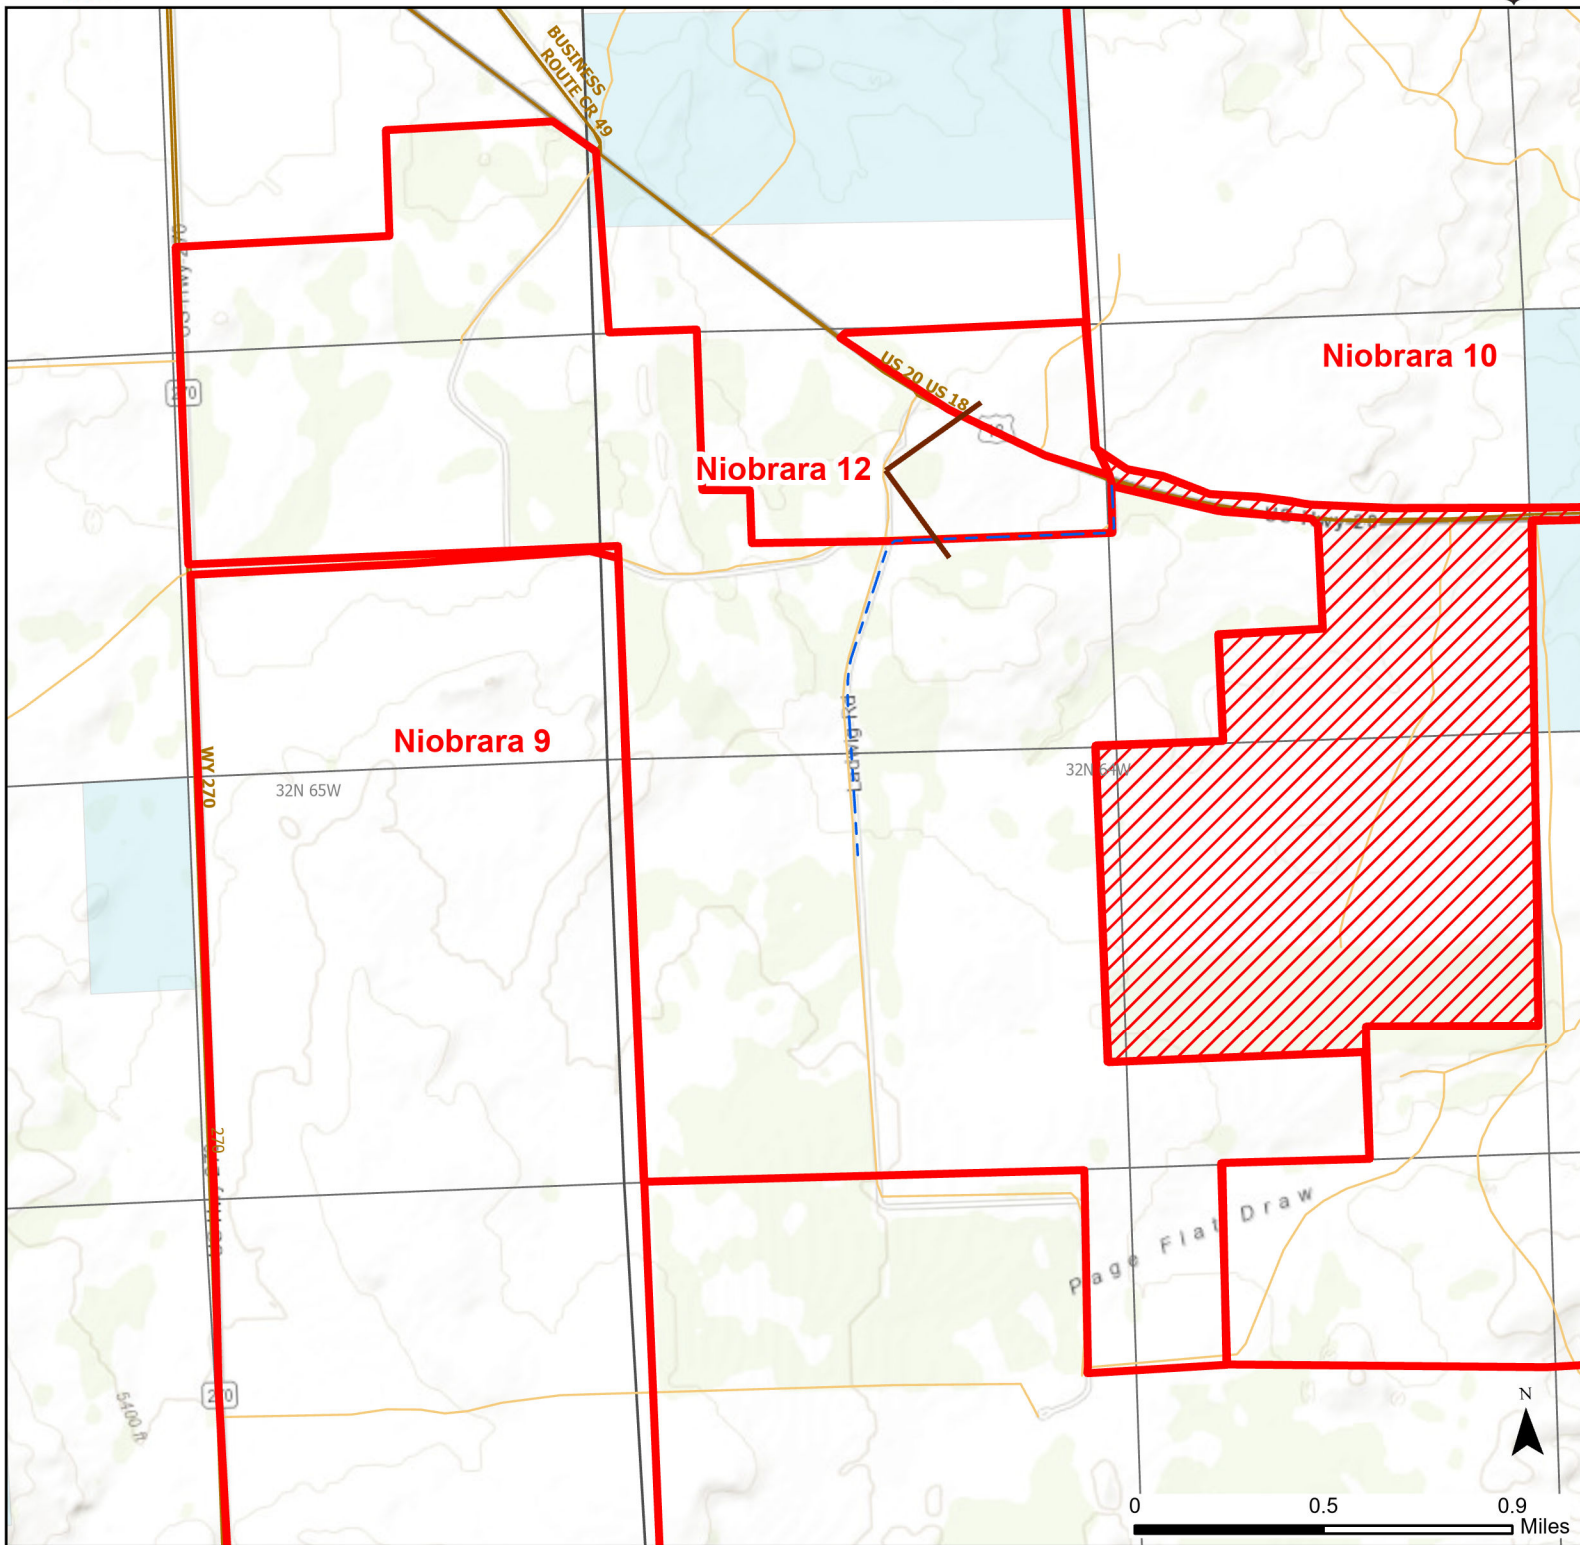

Niobrara 12 Walk-in Hunting Area

Access Dates:
08/15 - 01/31
2024 Hunt Season

Parking	Closed Road	Boundary	Limited Range Weapons and Archery	State
Road Closed	WIA Use Only	Archery Only	Other	DOD
Coupon Box	Roads	County Boundaries	CLOSED	BLM
Gate	Open Road			Forest Service
Special Conditions Apply				Wyoming Game & Fish Dept.
				Private

Species allowed to hunt: Antelope, Deer, Elk

Rules:

This map is for visual use, assistance and general location only, does not represent a survey, and is not to be used for legal conveyance. Hunt Area boundaries are approximate, consult Game and Fish Hunting Regulations for descriptions and restrictions. Access to these private lands for any commercial activity must be gained by contacting the individual landowner(s) directly.