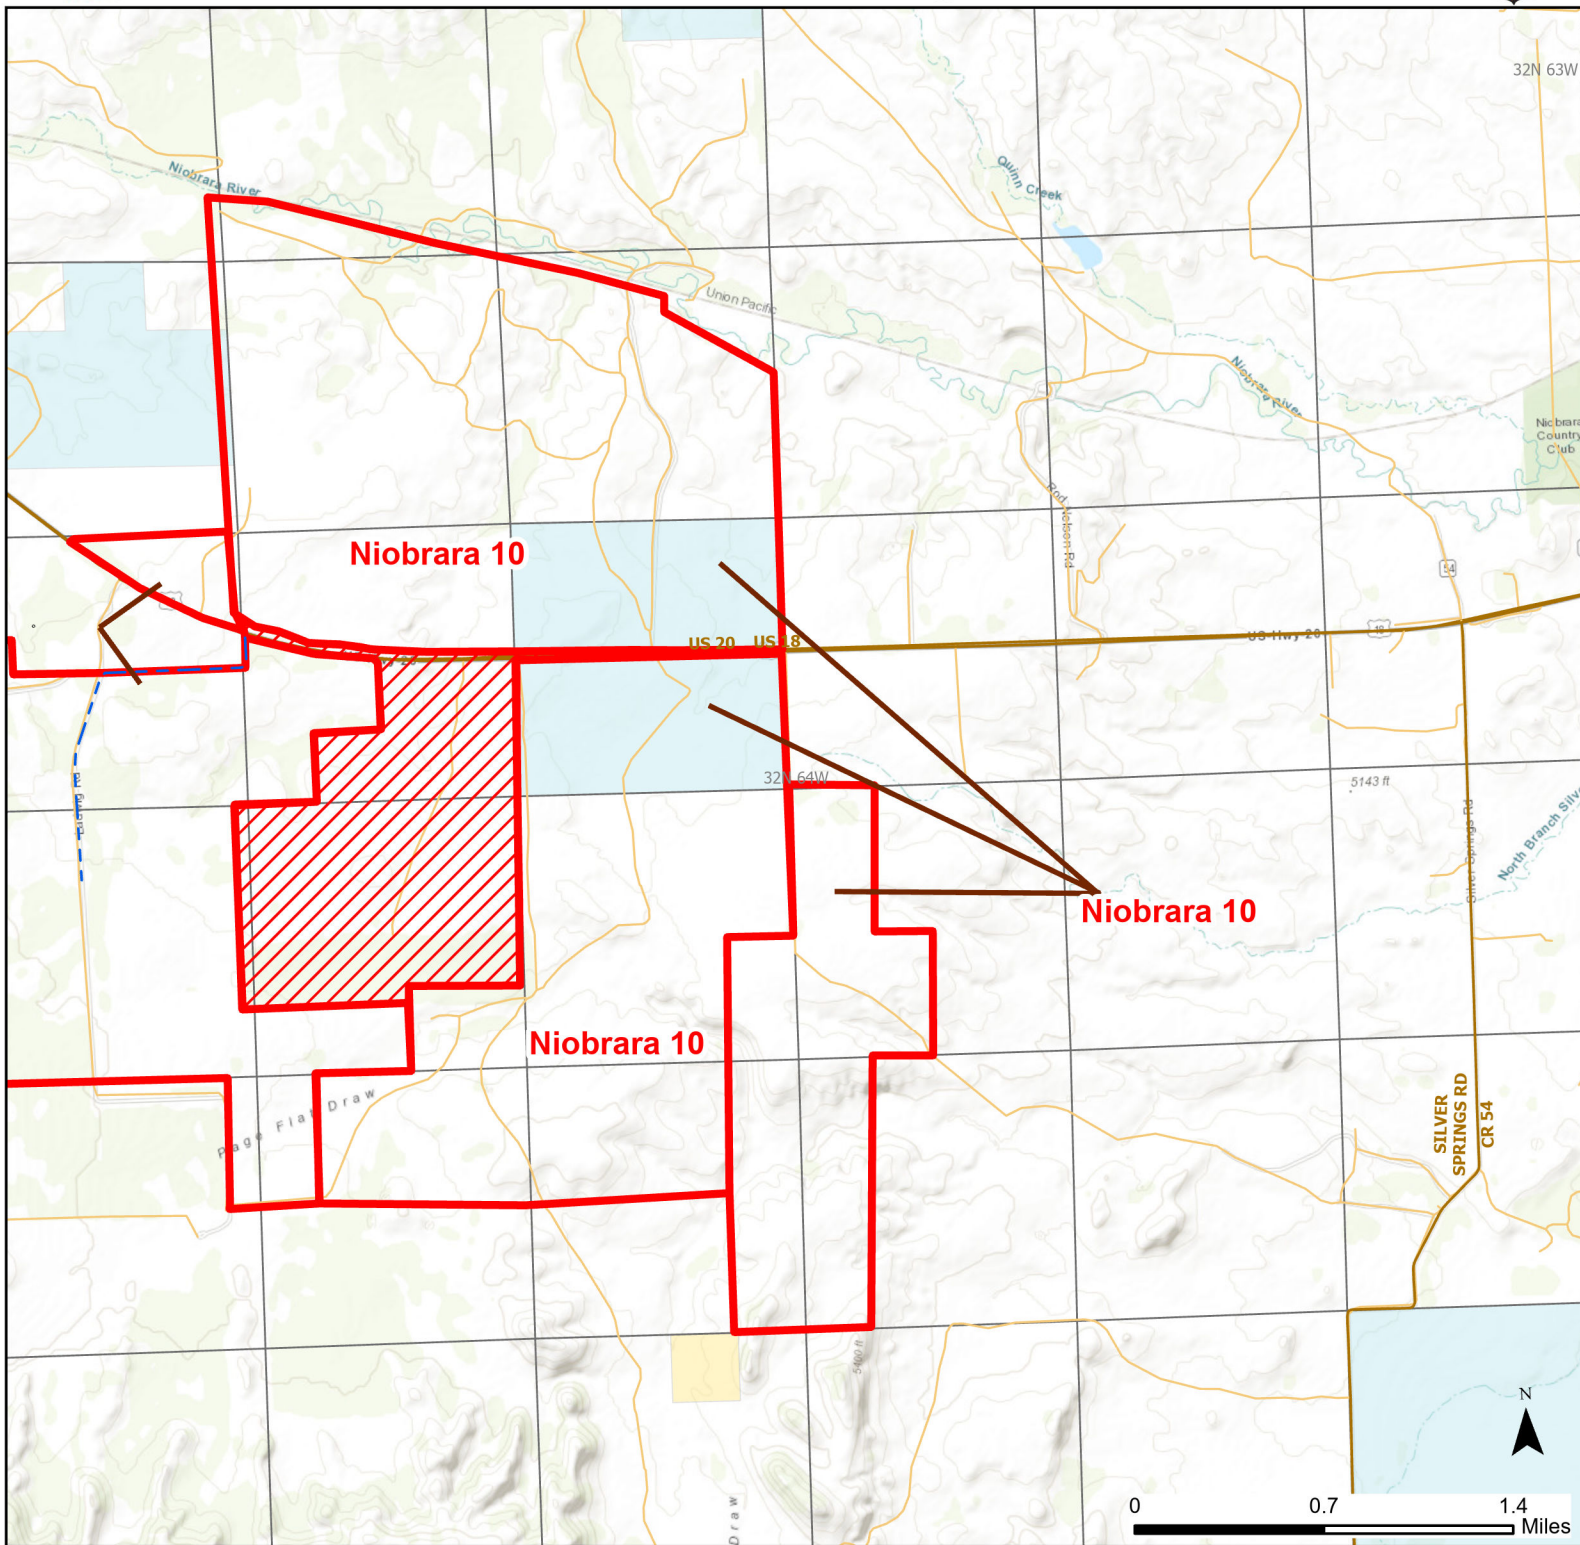

Niobrara 10 Walk-in Hunting Area

Access Dates:
08/15 - 10/31
2024 Hunt Season

Parking	Closed Road	Boundary	Limited Range Weapons and Archery	State
Road Closed	WIA Use Only	Archery Only	Other	DOD
Coupon Box	Roads	County Boundaries	CLOSED	BLM
Gate	County Boundaries			Forest Service
Open Road				Wyoming Game & Fish Dept.
Special Conditions Apply				Private

Species allowed to hunt: Antelope

Rules: Motorized vehicle access allowed on established roads only.

This map is for visual use, assistance and general location only, does not represent a survey, and is not to be used for legal conveyance. Hunt Area boundaries are approximate, consult Game and Fish Hunting Regulations for descriptions and restrictions. Access to these private lands for any commercial activity must be gained by contacting the individual landowner(s) directly.