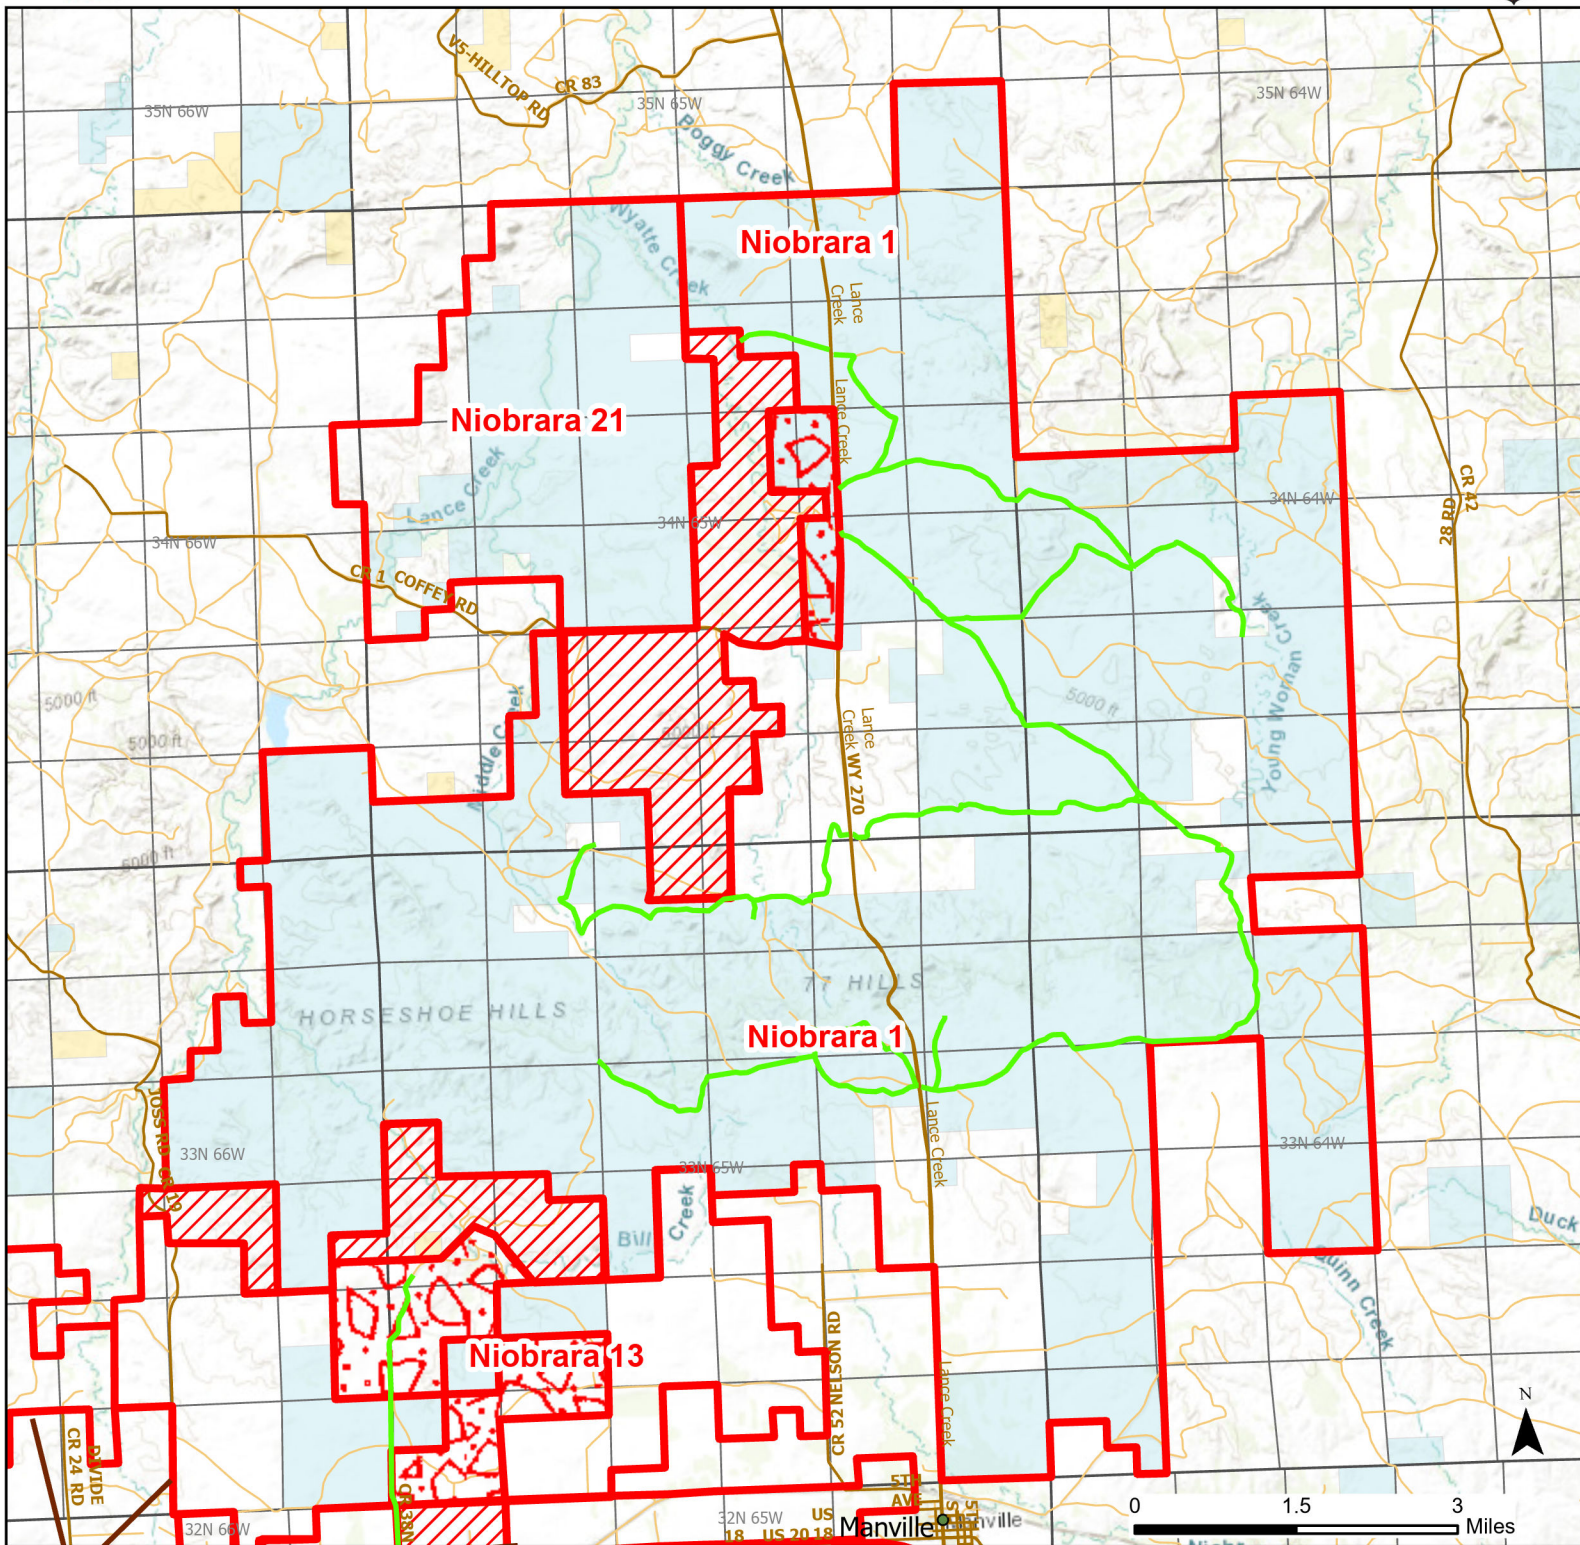

# Niobrara 1 Walk-in Hunting Area

Access Dates:  
08/15 - 05/31  
2024 Hunt Season

Parking	Closed Road	Boundary	Limited Range Weapons and Archery	State
Road Closed	WIA Use Only	Archery Only	Other	DOD
Coupon Box	Roads	CLOSED		BLM
Gate	County Boundaries			Forest Service
Open Road				Wyoming Game & Fish Dept.
Special Conditions Apply				Private

Species allowed to hunt: Sharp-tailed Grouse, Turkey, Rabbit, Antelope, Deer, Elk

Rules: State lands are enrolled in this Walk-in Area. All access restrictions apply. Motorized vehicle access limited to designated roads only. Designated roads are marked with a white arrow.

This map is for visual use, assistance and general location only, does not represent a survey, and is not to be used for legal conveyance. Hunt Area boundaries are approximate, consult Game and Fish Hunting Regulations for descriptions and restrictions. Access to these private lands for any commercial activity must be gained by contacting the individual landowner(s) directly.