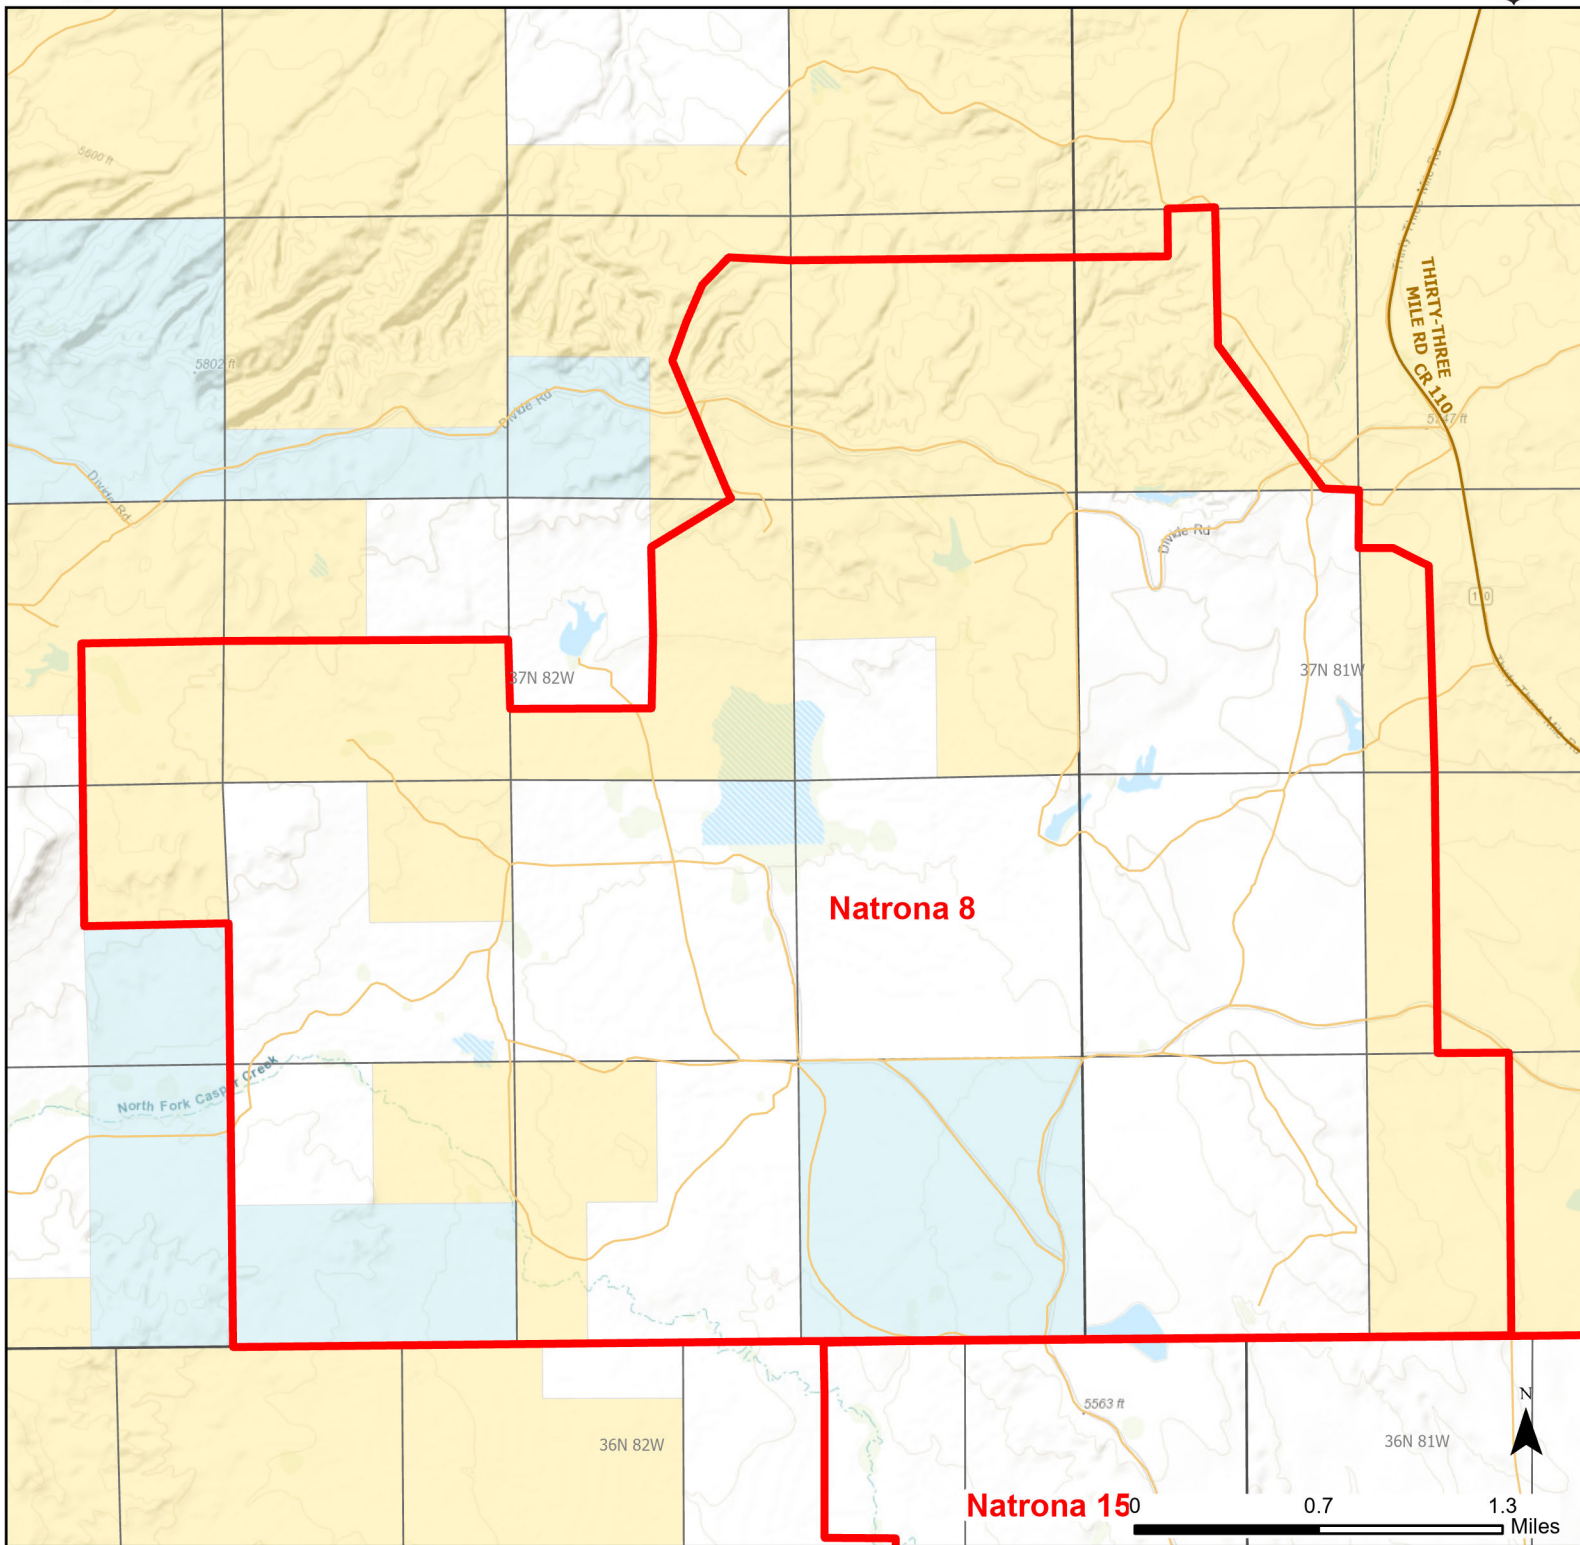

Natrona 8 Walk-in Hunting Area

Access Dates:
08/15 - 10/31
2024 Hunt Season

Parking	Closed Road	Boundary	Limited Range Weapons and Archery	State
Road Closed	WIA Use Only	Archery Only	Other	DOD
Coupon Box	Roads	County Boundaries	CLOSED	BLM
Gate				Forest Service
Open Road				Wyoming Game & Fish Dept.
Special Conditions Apply				Private

Species allowed to hunt: Antelope, Deer

Rules: Foot traffic only

This map is for visual use, assistance and general location only, does not represent a survey, and is not to be used for legal conveyance. Hunt Area boundaries are approximate, consult Game and Fish Hunting Regulations for descriptions and restrictions. Access to these private lands for any commercial activity must be gained by contacting the individual landowner(s) directly.