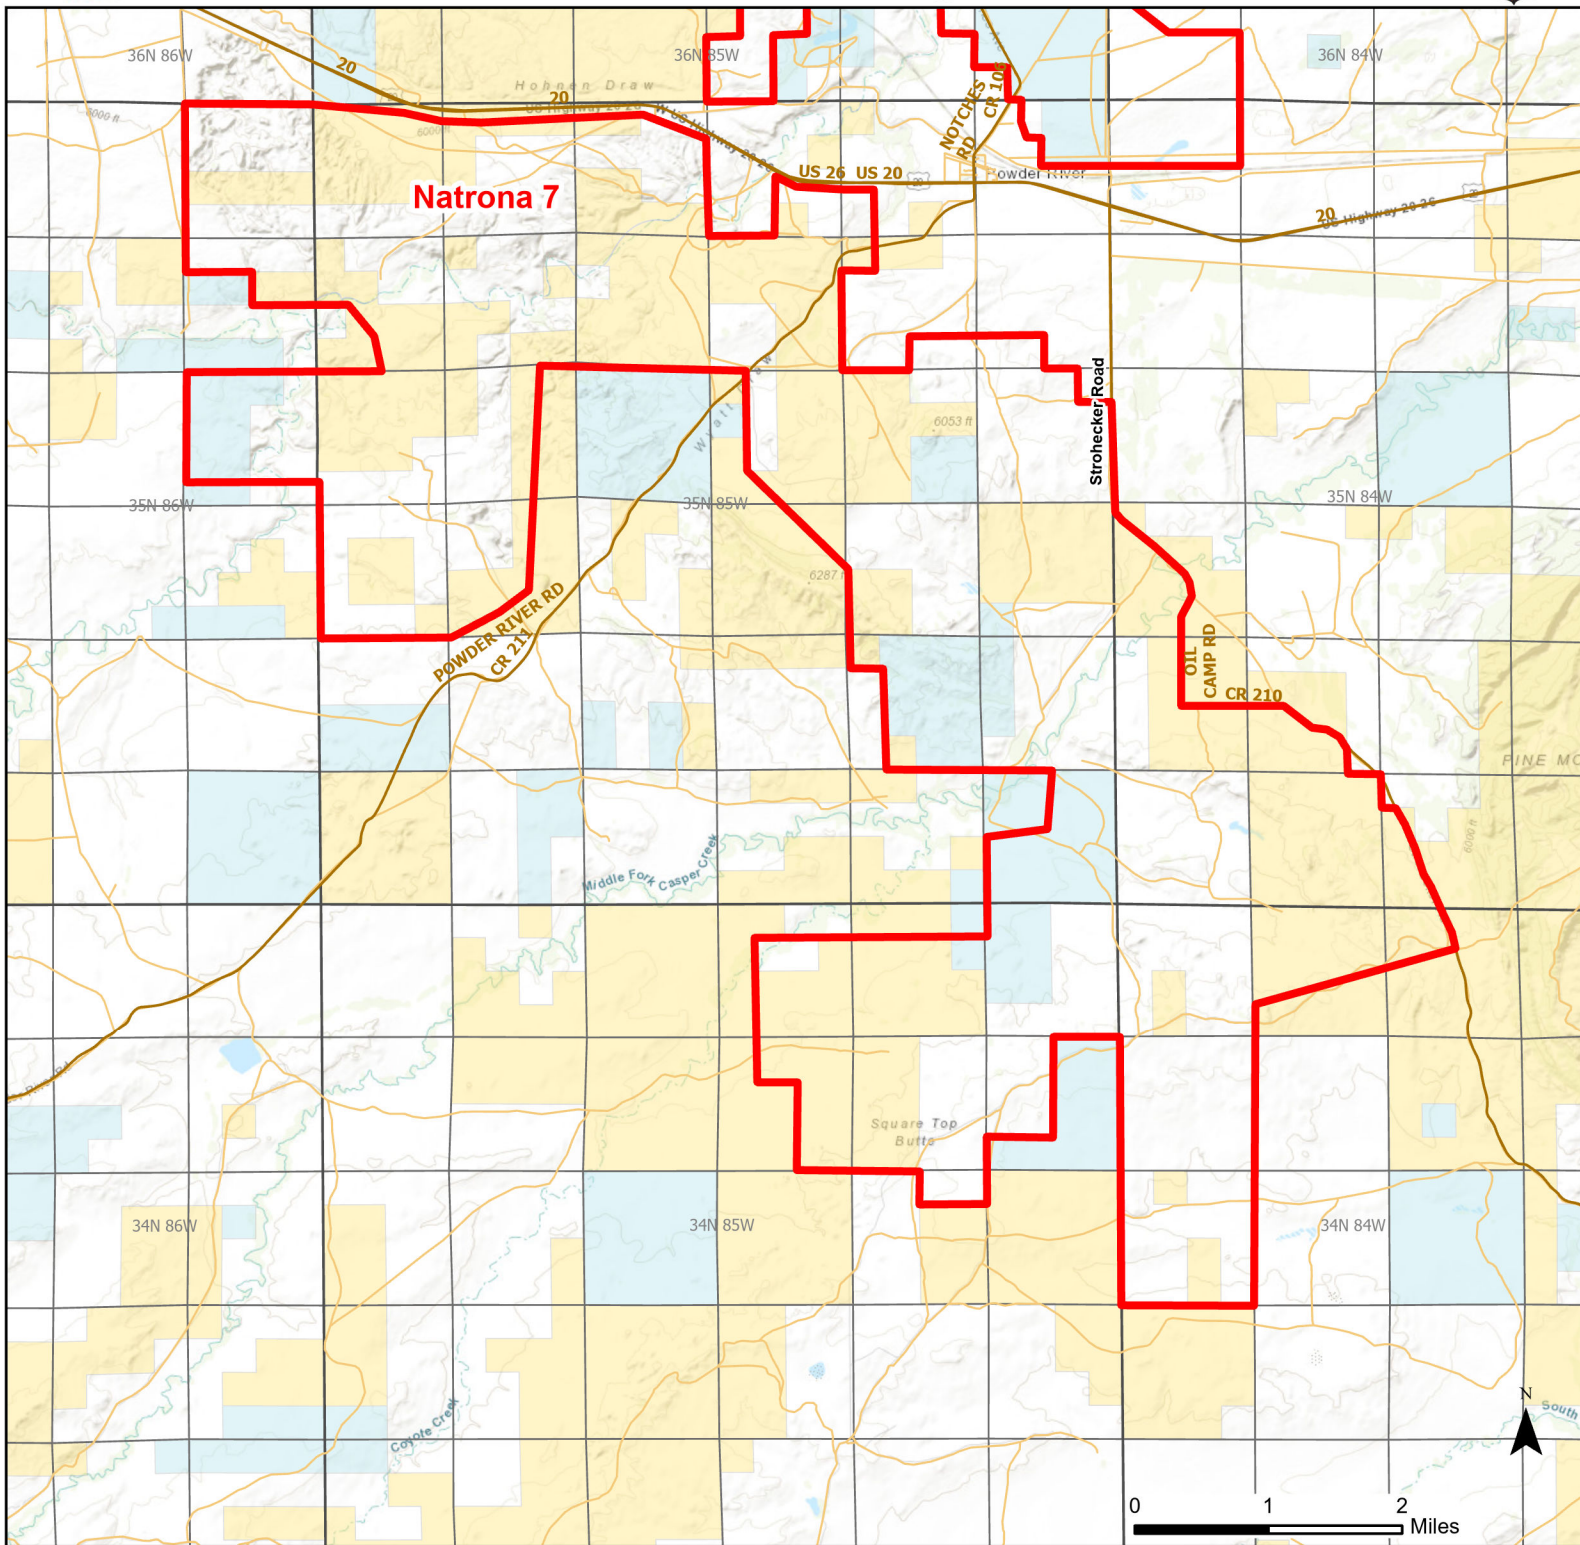

Natrona 7 Walk-in Hunting Area

Access Dates:
08/15 - 10/31
2024 Hunt Season

Parking	Closed Road	Boundary	Limited Range Weapons and Archery	State
Road Closed	WIA Use Only	Archery Only	Other	DOD
Coupon Box	Roads	County Boundaries	CLOSED	BLM
Gate	Open Road			Forest Service
Special Conditions Apply				Wyoming Game & Fish Dept.
				Private

Species allowed to hunt: Waterfowl, Sage Grouse, Doves, Antelope, Deer

Rules: Motorized vehicle access allowed on established roads only.

This map is for visual use, assistance and general location only, does not represent a survey, and is not to be used for legal conveyance. Hunt Area boundaries are approximate, consult Game and Fish Hunting Regulations for descriptions and restrictions. Access to these private lands for any commercial activity must be gained by contacting the individual landowner(s) directly.