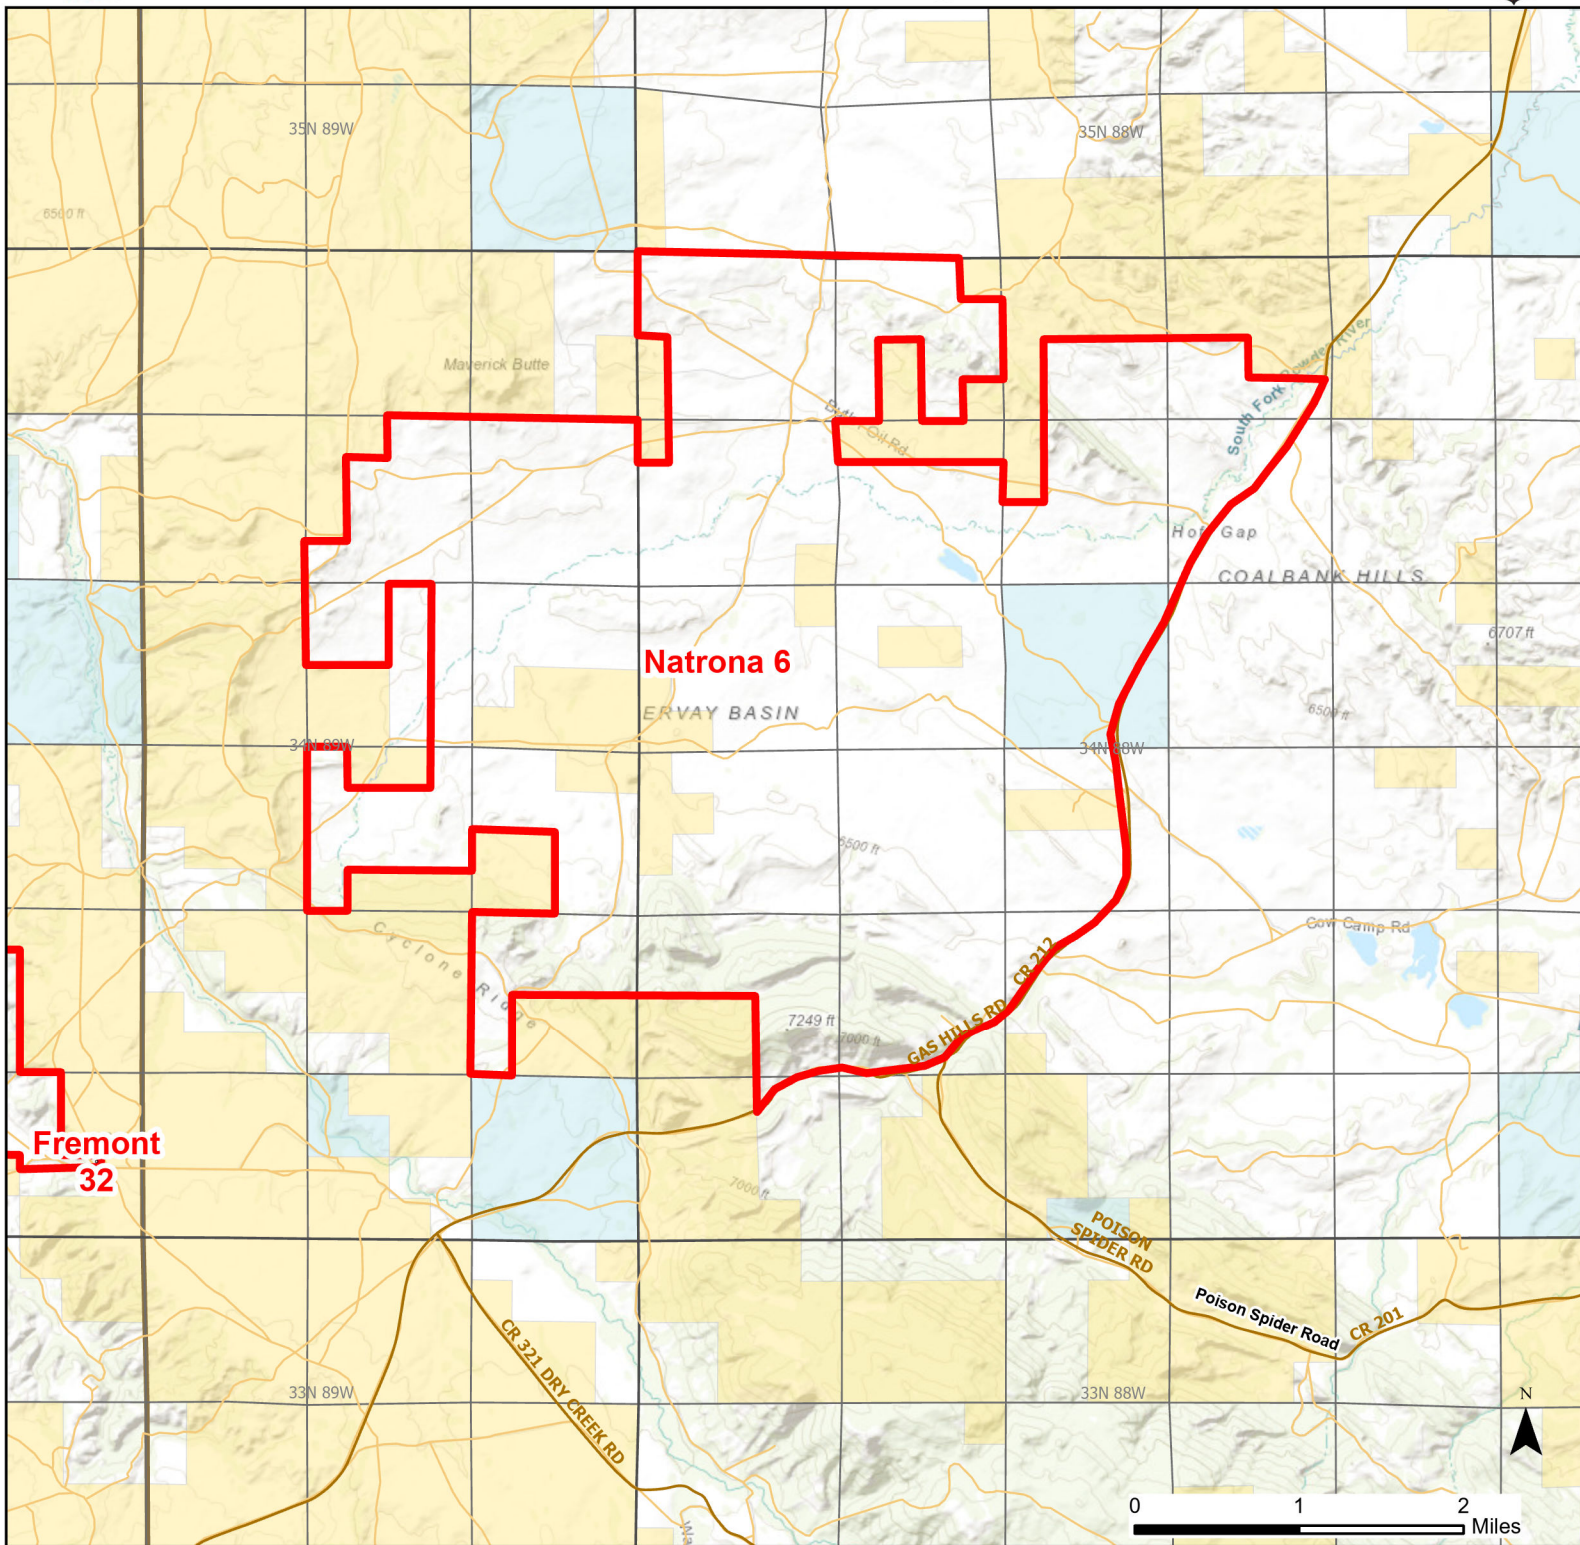

# Natrona 6 Walk-in Hunting Area

Access Dates:  
08/15 - 10/31  
2024 Hunt Season

Parking	Closed Road	Boundary	Limited Range Weapons and Archery	State
Road Closed	WIA Use Only	Archery Only	Other	DOD
Coupon Box	Roads	County Boundaries	CLOSED	BLM
Gate	Open Road			Forest Service
Special Conditions Apply				Wyoming Game & Fish Dept.
				Private

Species allowed to hunt: Antelope, Deer, Elk

Rules: Coyote hunting allowed during daylight hours only. Mountain lion hunting allowed. Motorized vehicle access allowed on established roads only.

This map is for visual use, assistance and general location only, does not represent a survey, and is not to be used for legal conveyance. Hunt Area boundaries are approximate, consult Game and Fish Hunting Regulations for descriptions and restrictions. Access to these private lands for any commercial activity must be gained by contacting the individual landowner(s) directly.