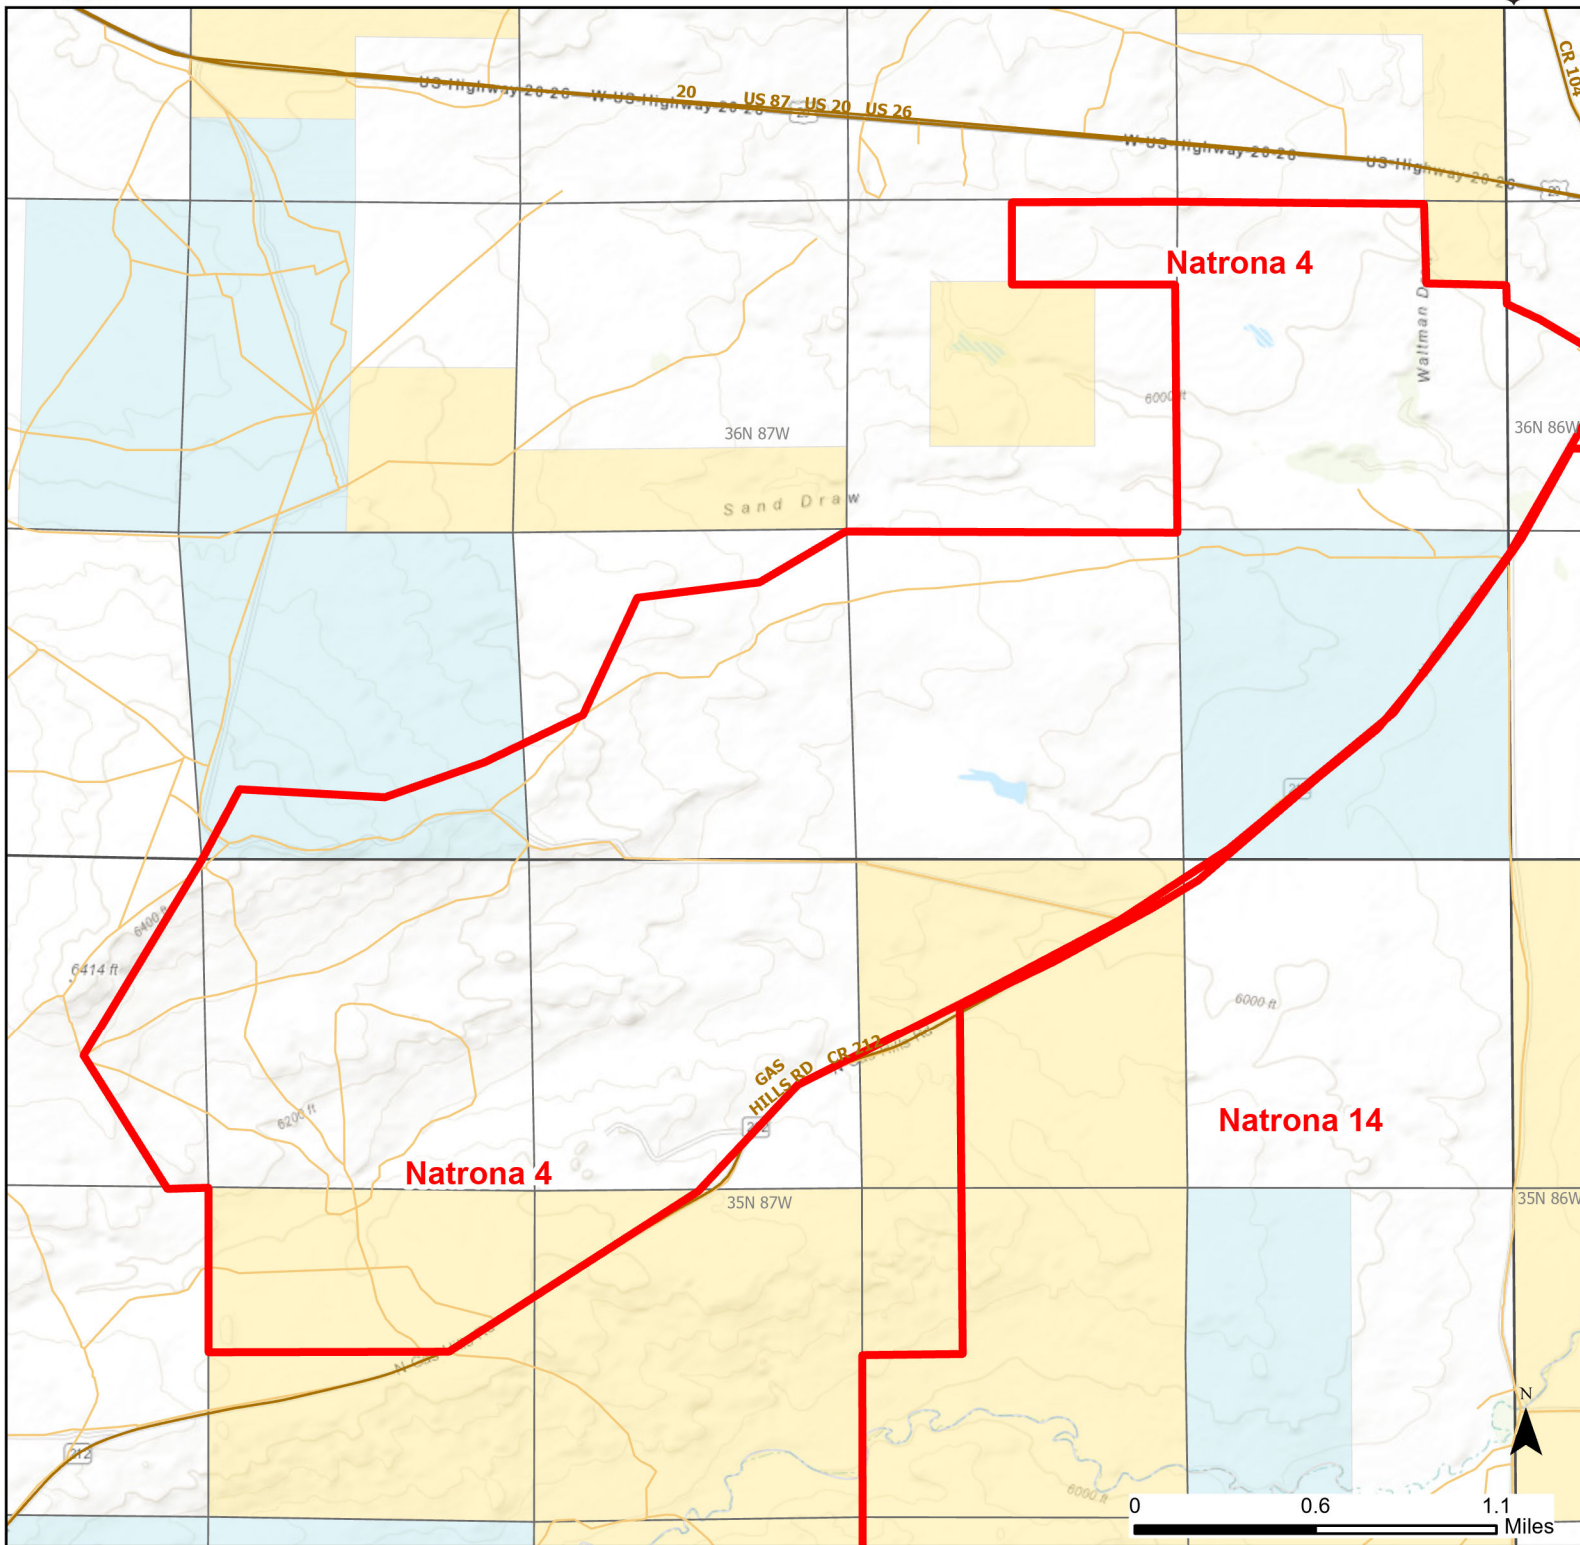

# Natrona 4 Walk-in Hunting Area

Access Dates:  
08/15 - 10/31  
2024 Hunt Season

Parking	Closed Road	Boundary	Limited Range Weapons and Archery	State
Road Closed	WIA Use Only	Archery Only	Other	DOD
Coupon Box	Roads	County Boundaries	CLOSED	BLM
Gate	Open Road			Forest Service
Special Conditions Apply				Wyoming Game & Fish Dept.
				Private

Species allowed to hunt: Antelope, Deer

Rules: Motorized vehicle access allowed on established roads only.

This map is for visual use, assistance and general location only, does not represent a survey, and is not to be used for legal conveyance. Hunt Area boundaries are approximate, consult Game and Fish Hunting Regulations for descriptions and restrictions. Access to these private lands for any commercial activity must be gained by contacting the individual landowner(s) directly.