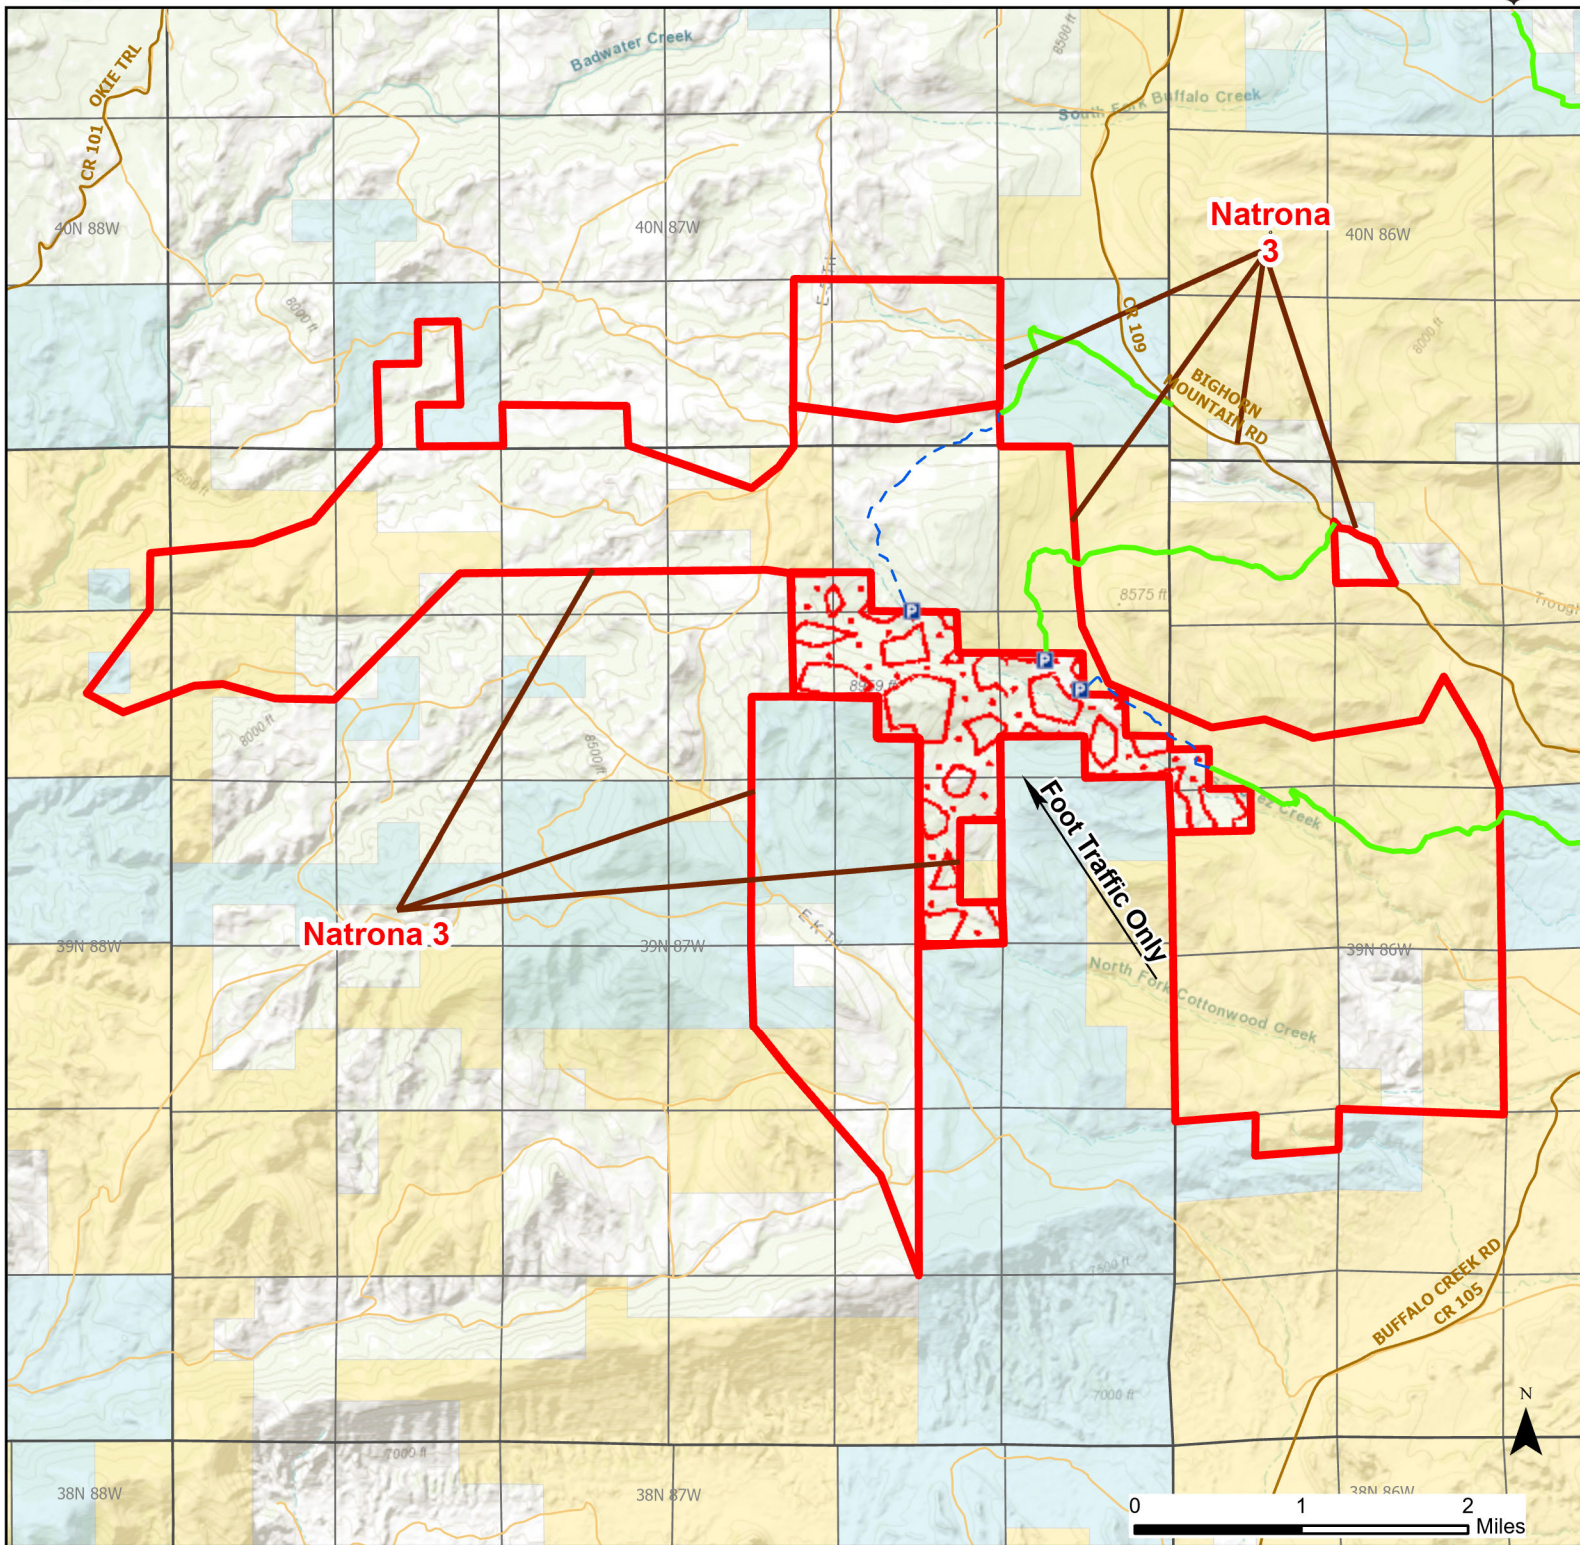

Natrona 3 Walk-in Hunting Area

Access Dates:
08/15 - 12/15
2024 Hunt Season

Parking	Closed Road	Boundary	Limited Range Weapons and Archery	State
Road Closed	WIA Use Only	Archery Only	Other	DOD
Coupon Box	Roads	County Boundaries	CLOSED	BLM
Gate	Open Road			Forest Service
Special Conditions Apply				Wyoming Game & Fish Dept.
				Private

Species allowed to hunt: Antelope, Deer, Elk

Rules: Mountain lion hunting allowed. No vehicle access on Begley Ranch property, except along designated road and parking area. No camping or fires allowed on Begley Ranch property. Foot Traffic Only - Closed October 9 - 15

This map is for visual use, assistance and general location only, does not represent a survey, and is not to be used for legal conveyance. Hunt Area boundaries are approximate, consult Game and Fish Hunting Regulations for descriptions and restrictions. Access to these private lands for any commercial activity must be gained by contacting the individual landowner(s) directly.