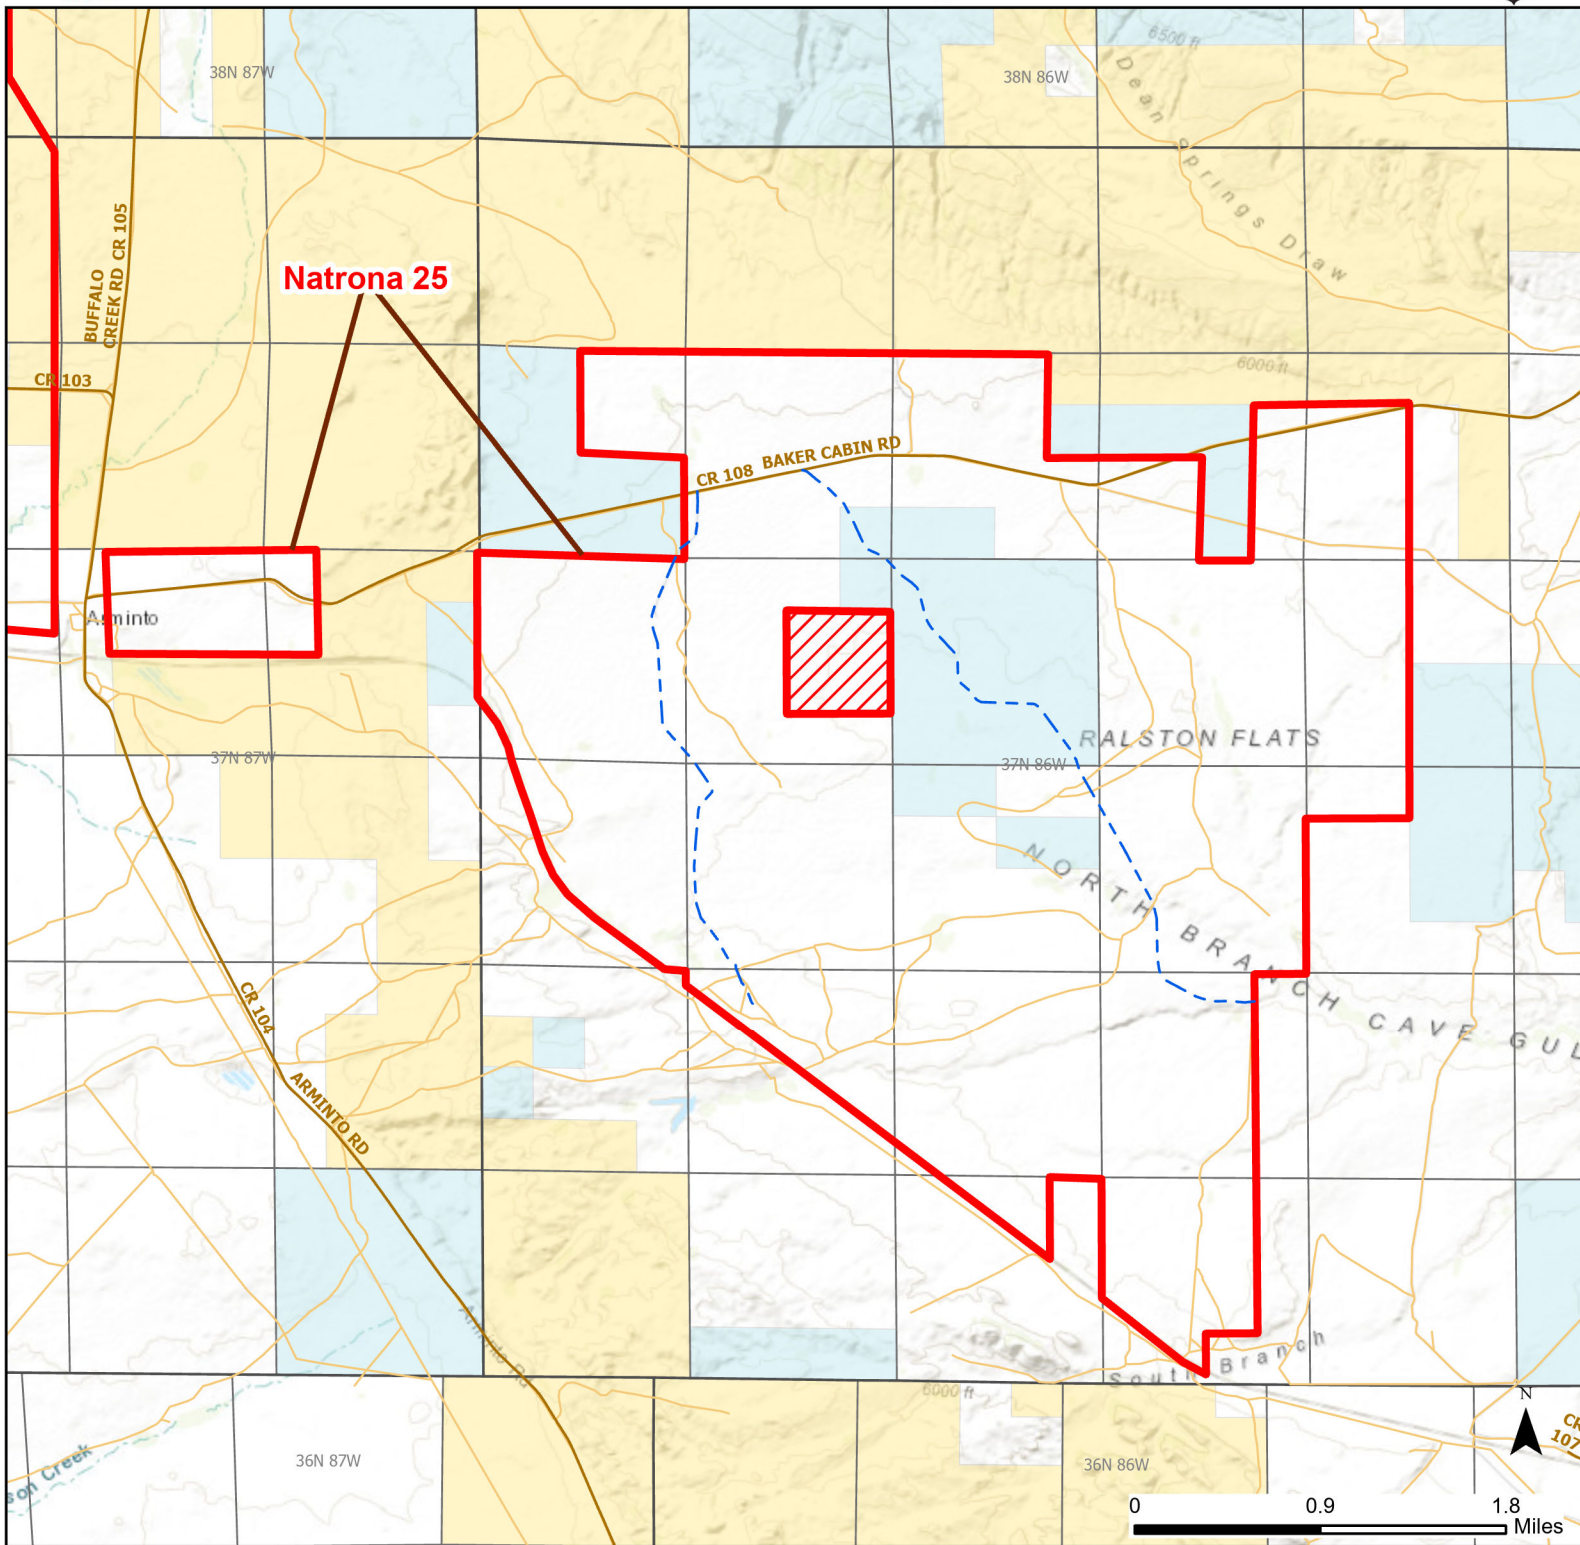

Natrona 25 Walk-in Hunting Area

Access Dates:
08/15 - 10/31
2024 Hunt Season

Parking	Closed Road	Boundary	Limited Range Weapons and Archery	State
Road Closed	WIA Use Only	Archery Only	Other	DOD
Coupon Box	Roads	County Boundaries	CLOSED	BLM
Gate	Open Road			Forest Service
Special Conditions Apply				Wyoming Game & Fish Dept.
				Private

Species allowed to hunt: Antelope, Deer

Rules: Motorized vehicle access limited to designated roads only. Designated roads are marked with a white arrow.

This map is for visual use, assistance and general location only, does not represent a survey, and is not to be used for legal conveyance. Hunt Area boundaries are approximate, consult Game and Fish Hunting Regulations for descriptions and restrictions. Access to these private lands for any commercial activity must be gained by contacting the individual landowner(s) directly.