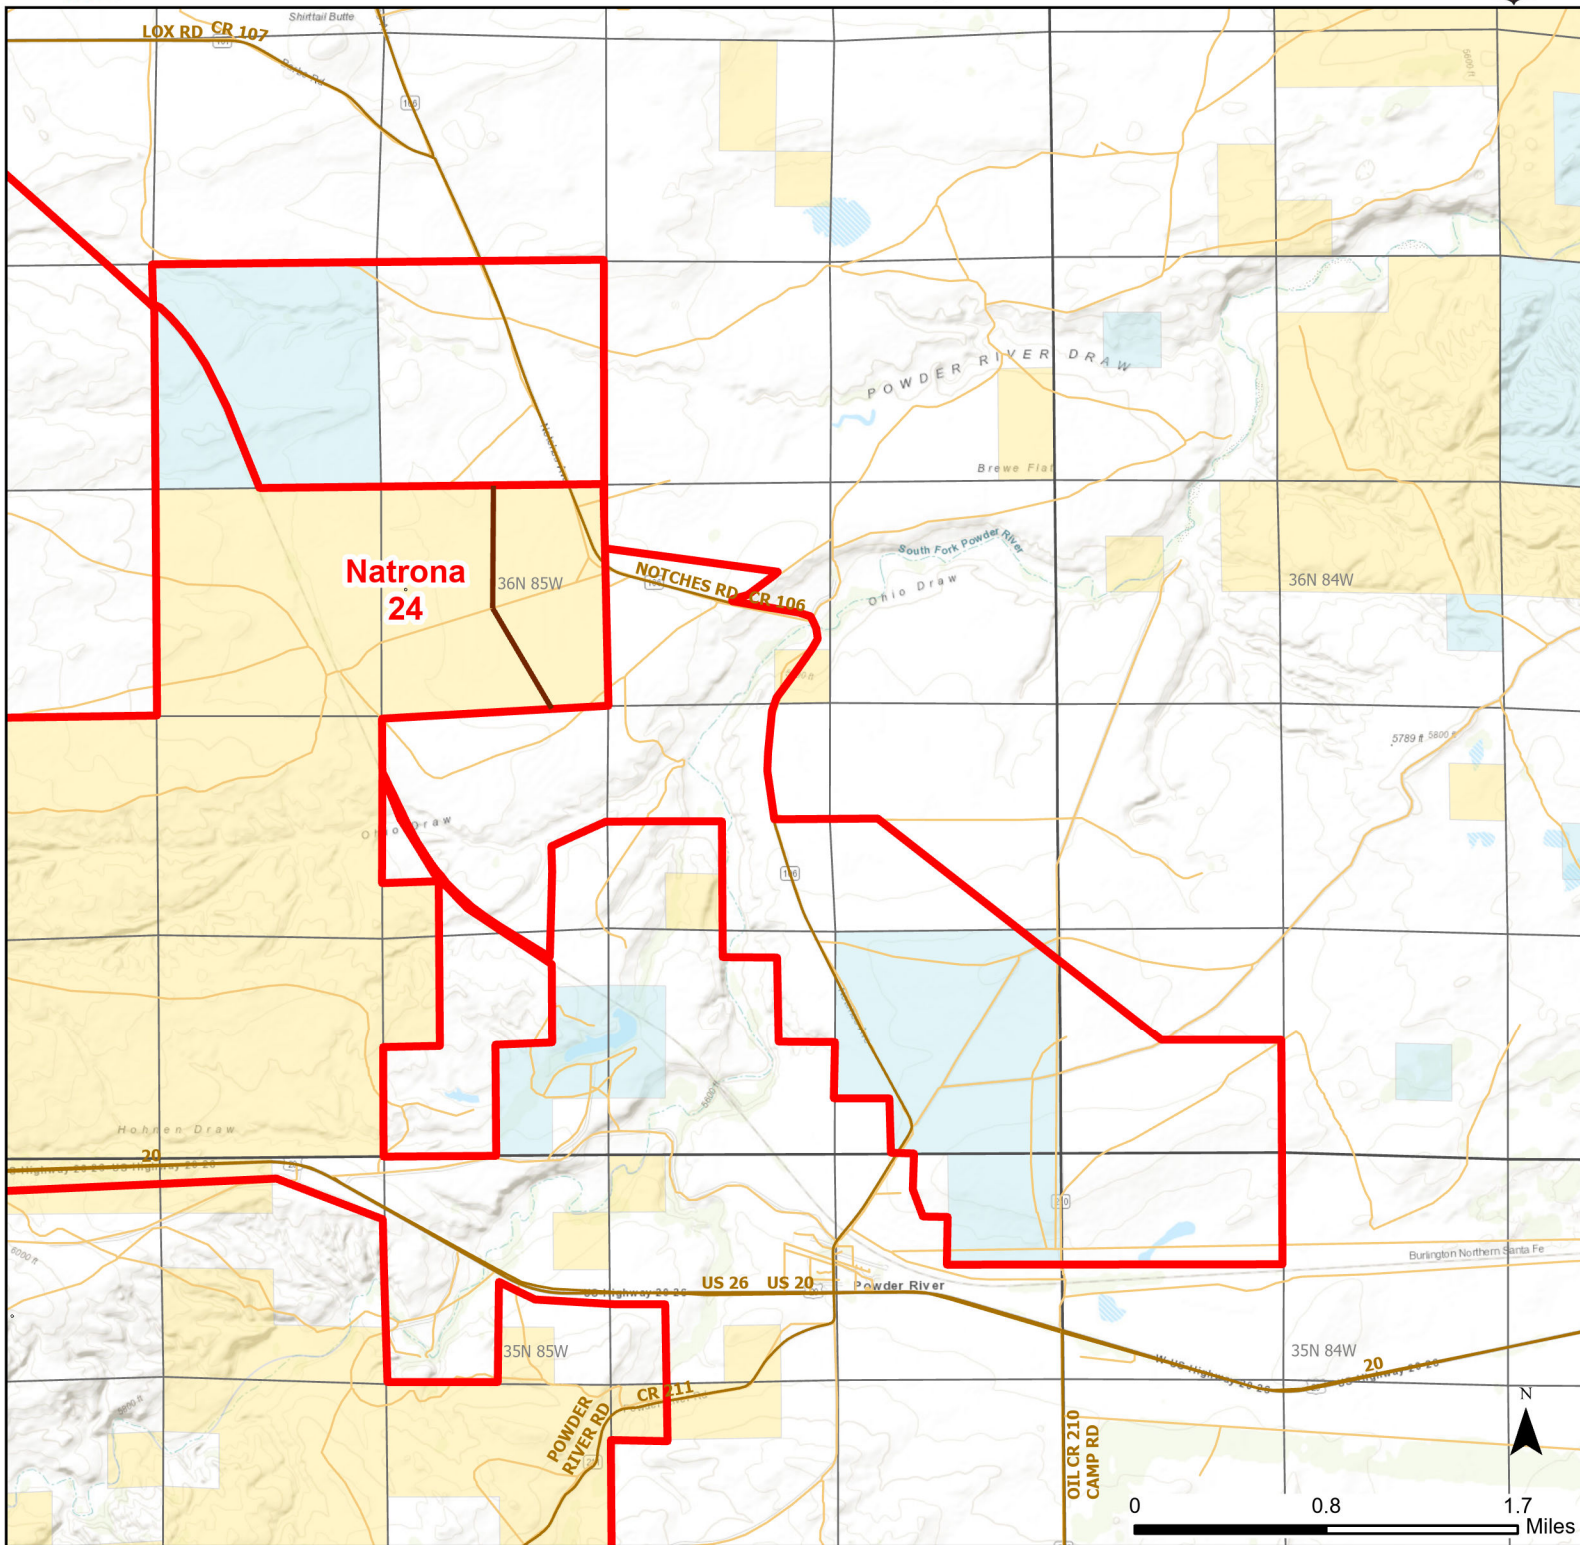

# Natrona 24 Walk-in Hunting Area

Access Dates:  
08/15 - 12/15  
2024 Hunt Season

Parking	Closed Road	Boundary	Limited Range Weapons and Archery	State
Road Closed	WIA Use Only	Archery Only	Other	DOD
Coupon Box	Roads	County Boundaries	CLOSED	BLM
Gate	County Boundaries			Forest Service
Open Road				Wyoming Game & Fish Dept.
Special Conditions Apply				Private

Species allowed to hunt: Antelope, Deer, Elk

Rules: Foot traffic only on private property

This map is for visual use, assistance and general location only, does not represent a survey, and is not to be used for legal conveyance. Hunt Area boundaries are approximate, consult Game and Fish Hunting Regulations for descriptions and restrictions. Access to these private lands for any commercial activity must be gained by contacting the individual landowner(s) directly.