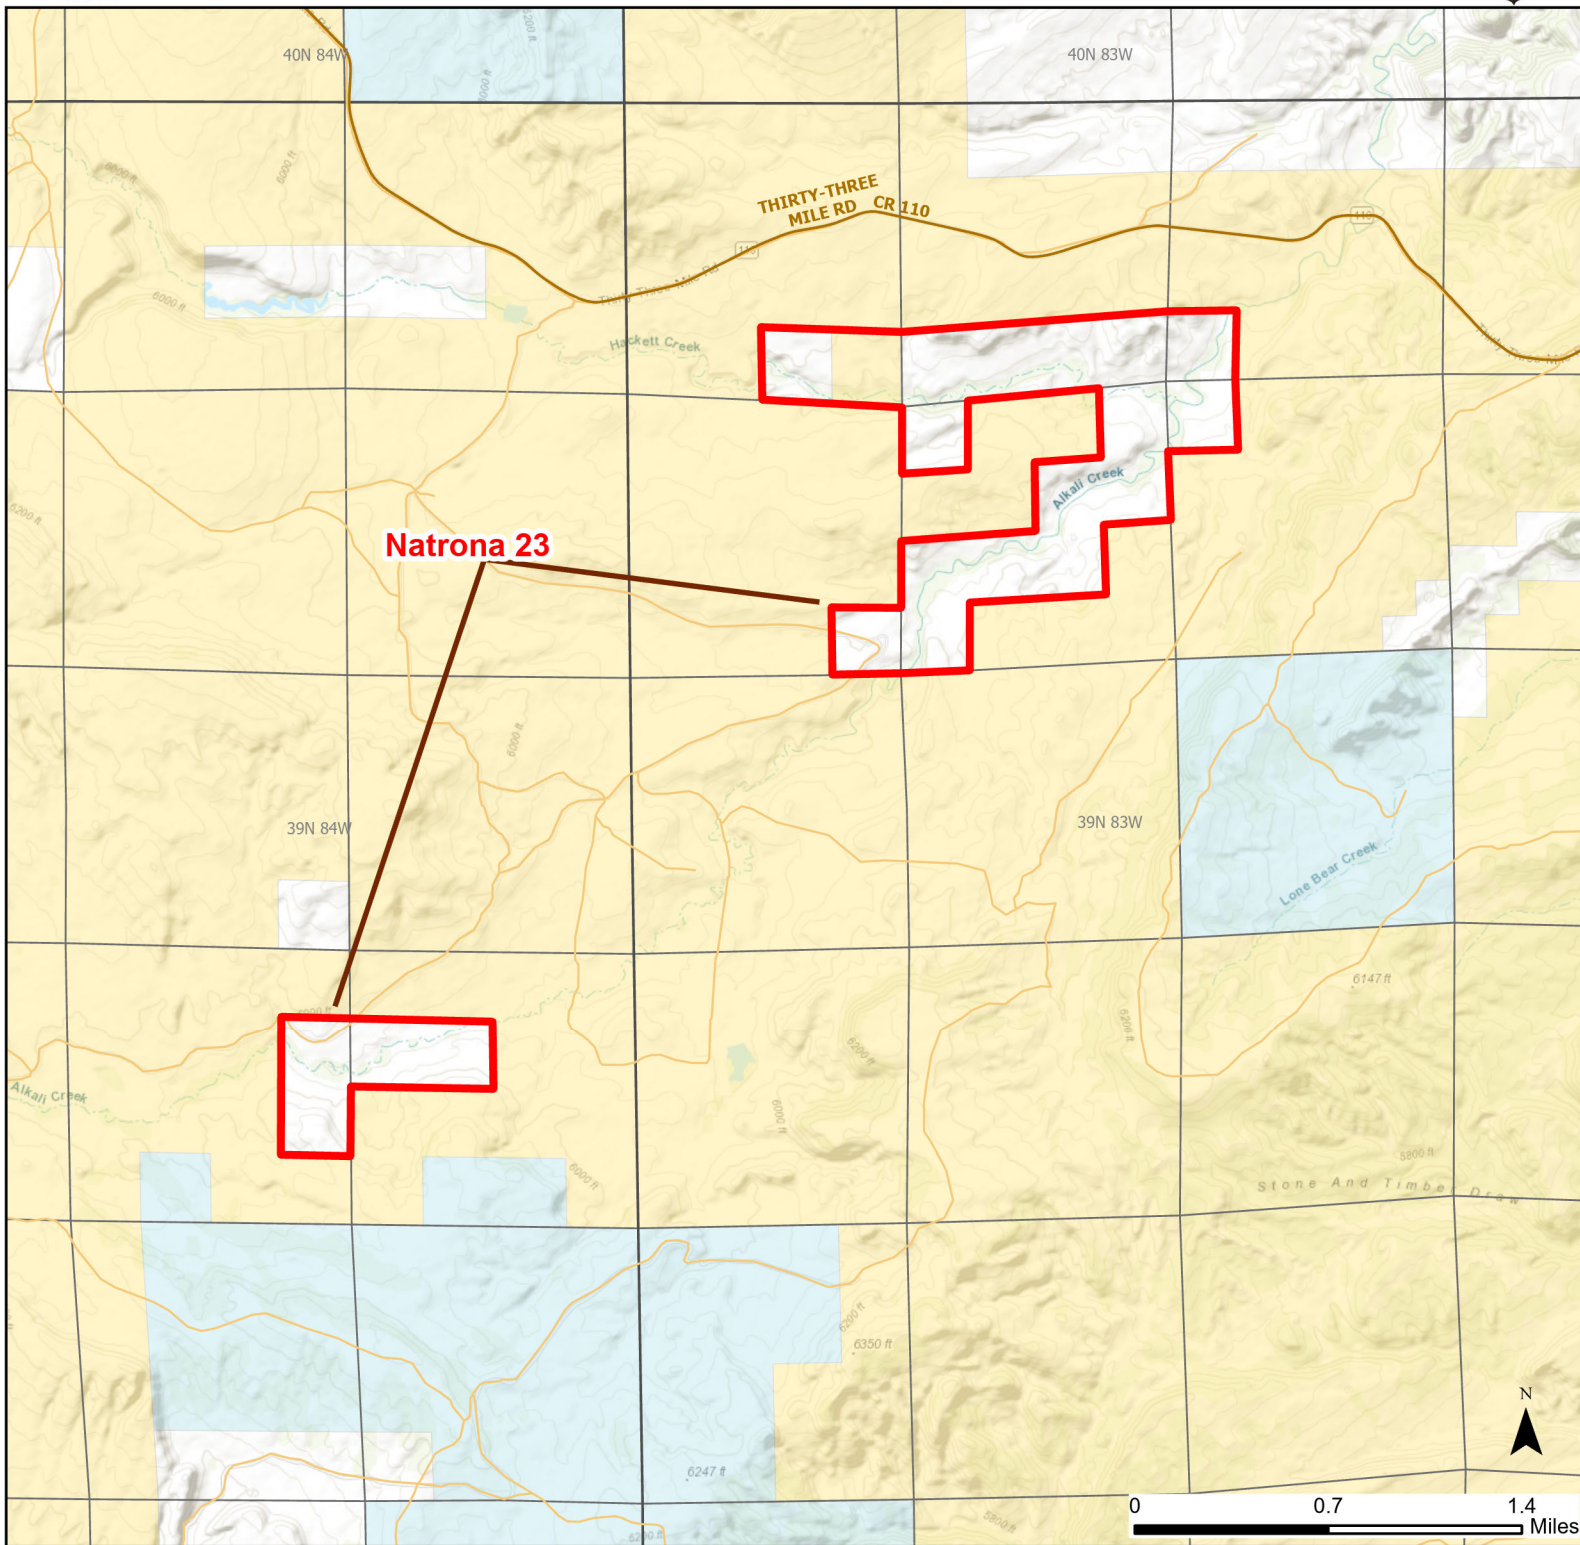

Natrona 23 Walk-in Hunting Area

Access Dates:
08/15 - 12/15
2024 Hunt Season

Parking	Closed Road	Boundary	Limited Range Weapons and Archery	State
Road Closed	WIA Use Only	Archery Only	Other	DOD
Coupon Box	Roads			BLM
Gate	County Boundaries			Forest Service
Open Road				Wyoming Game & Fish Dept.
Special Conditions Apply			CLOSED	Private

Species allowed to hunt: Antelope, Deer, Elk

Rules: Motorized vehicle access allowed on established roads only.

This map is for visual use, assistance and general location only, does not represent a survey, and is not to be used for legal conveyance. Hunt Area boundaries are approximate, consult Game and Fish Hunting Regulations for descriptions and restrictions. Access to these private lands for any commercial activity must be gained by contacting the individual landowner(s) directly.