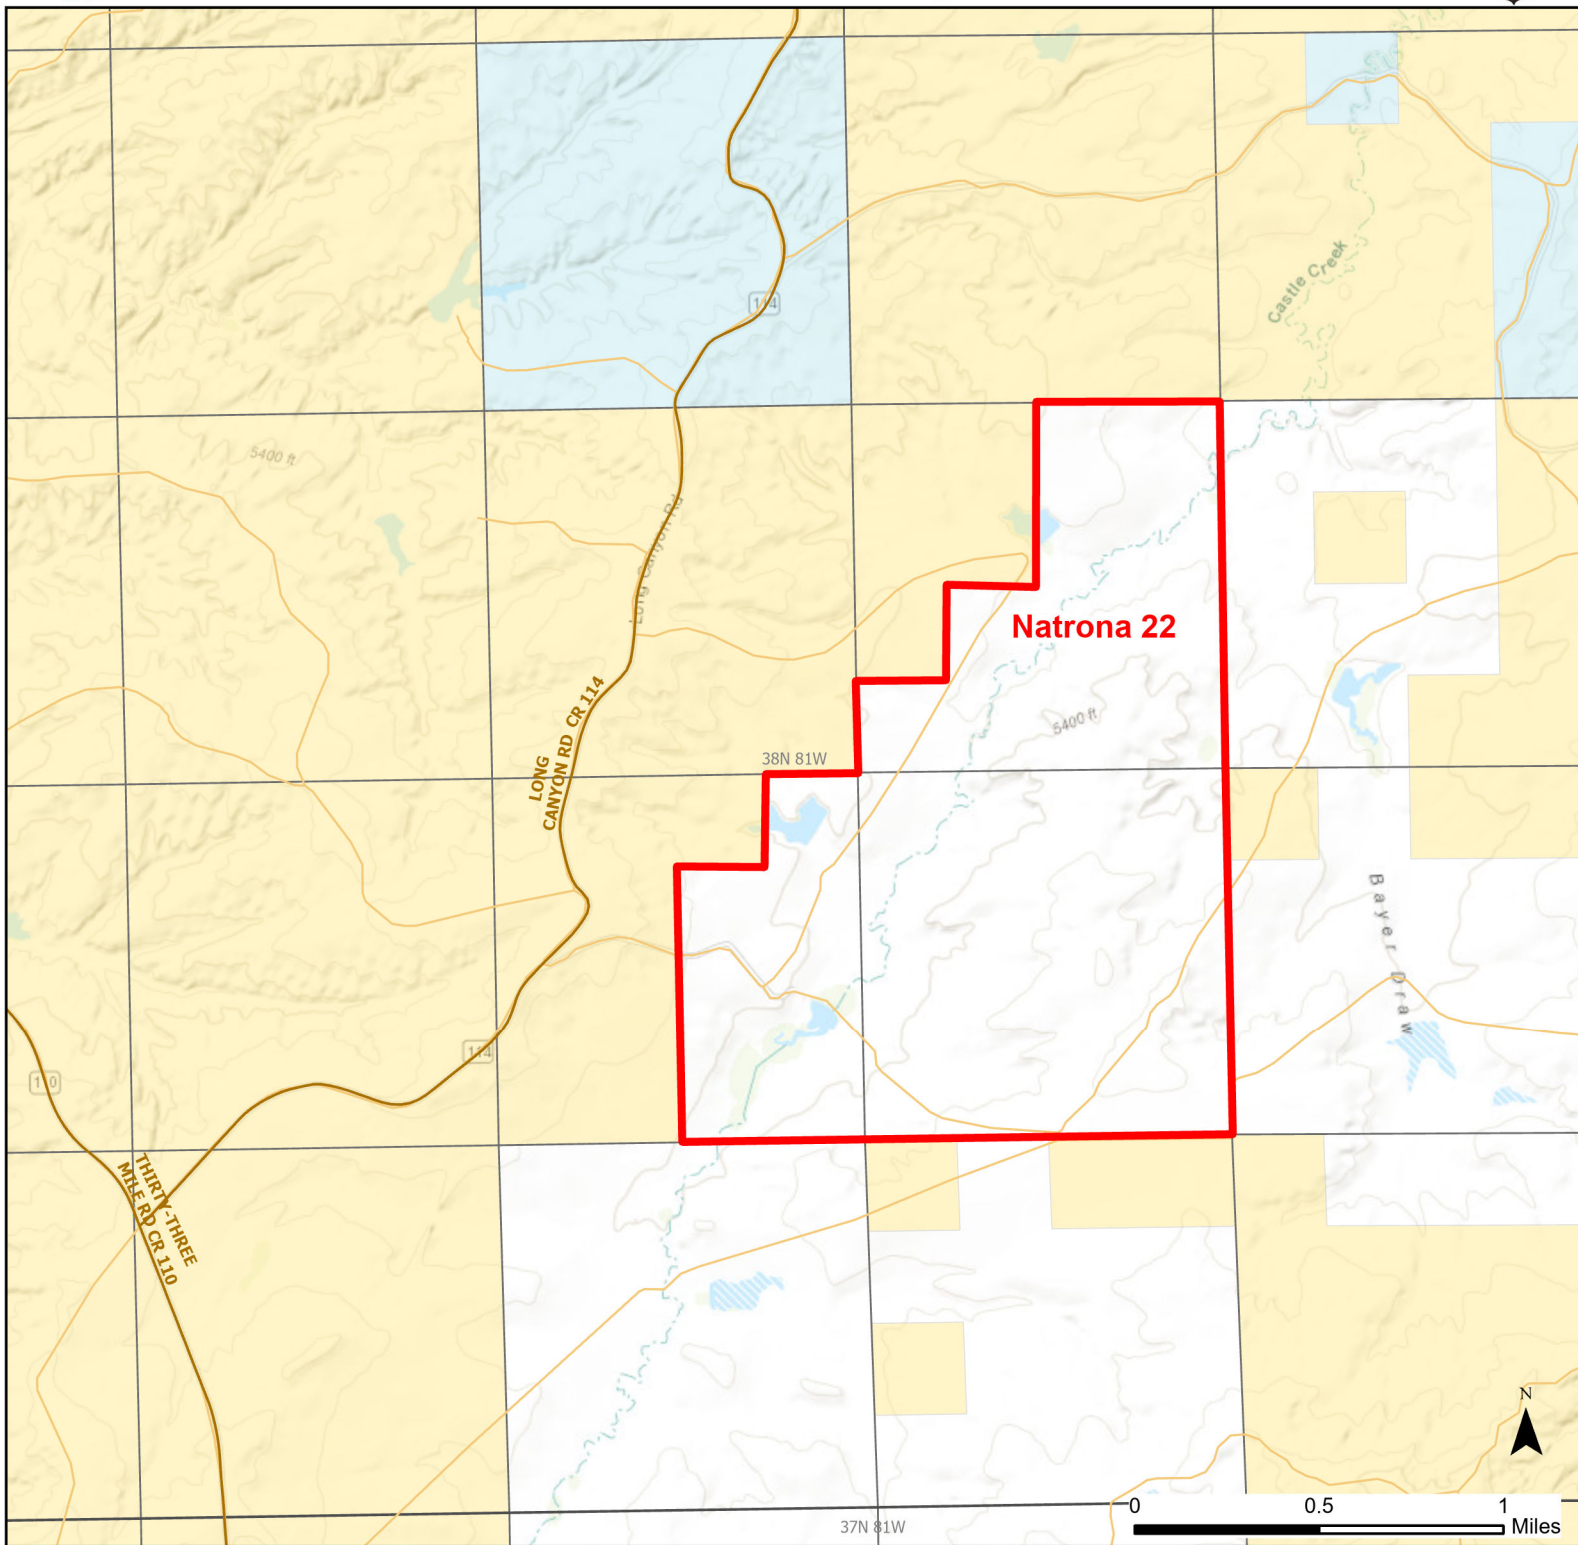

Natrona 22 Walk-in Hunting Area

Access Dates:
08/15 - 10/31
2024 Hunt Season

Parking	Closed Road	Boundary	Limited Range Weapons and Archery	State
Road Closed	WIA Use Only	Archery Only	Other	DOD
Coupon Box	Roads			BLM
Gate	County Boundaries			Forest Service
Open Road			CLOSED	Wyoming Game & Fish Dept.
Special Conditions Apply				Private

Species allowed to hunt: Antelope, Deer

Rules: Foot traffic only, no motorized vehicles allowed.

This map is for visual use, assistance and general location only, does not represent a survey, and is not to be used for legal conveyance. Hunt Area boundaries are approximate, consult Game and Fish Hunting Regulations for descriptions and restrictions. Access to these private lands for any commercial activity must be gained by contacting the individual landowner(s) directly.