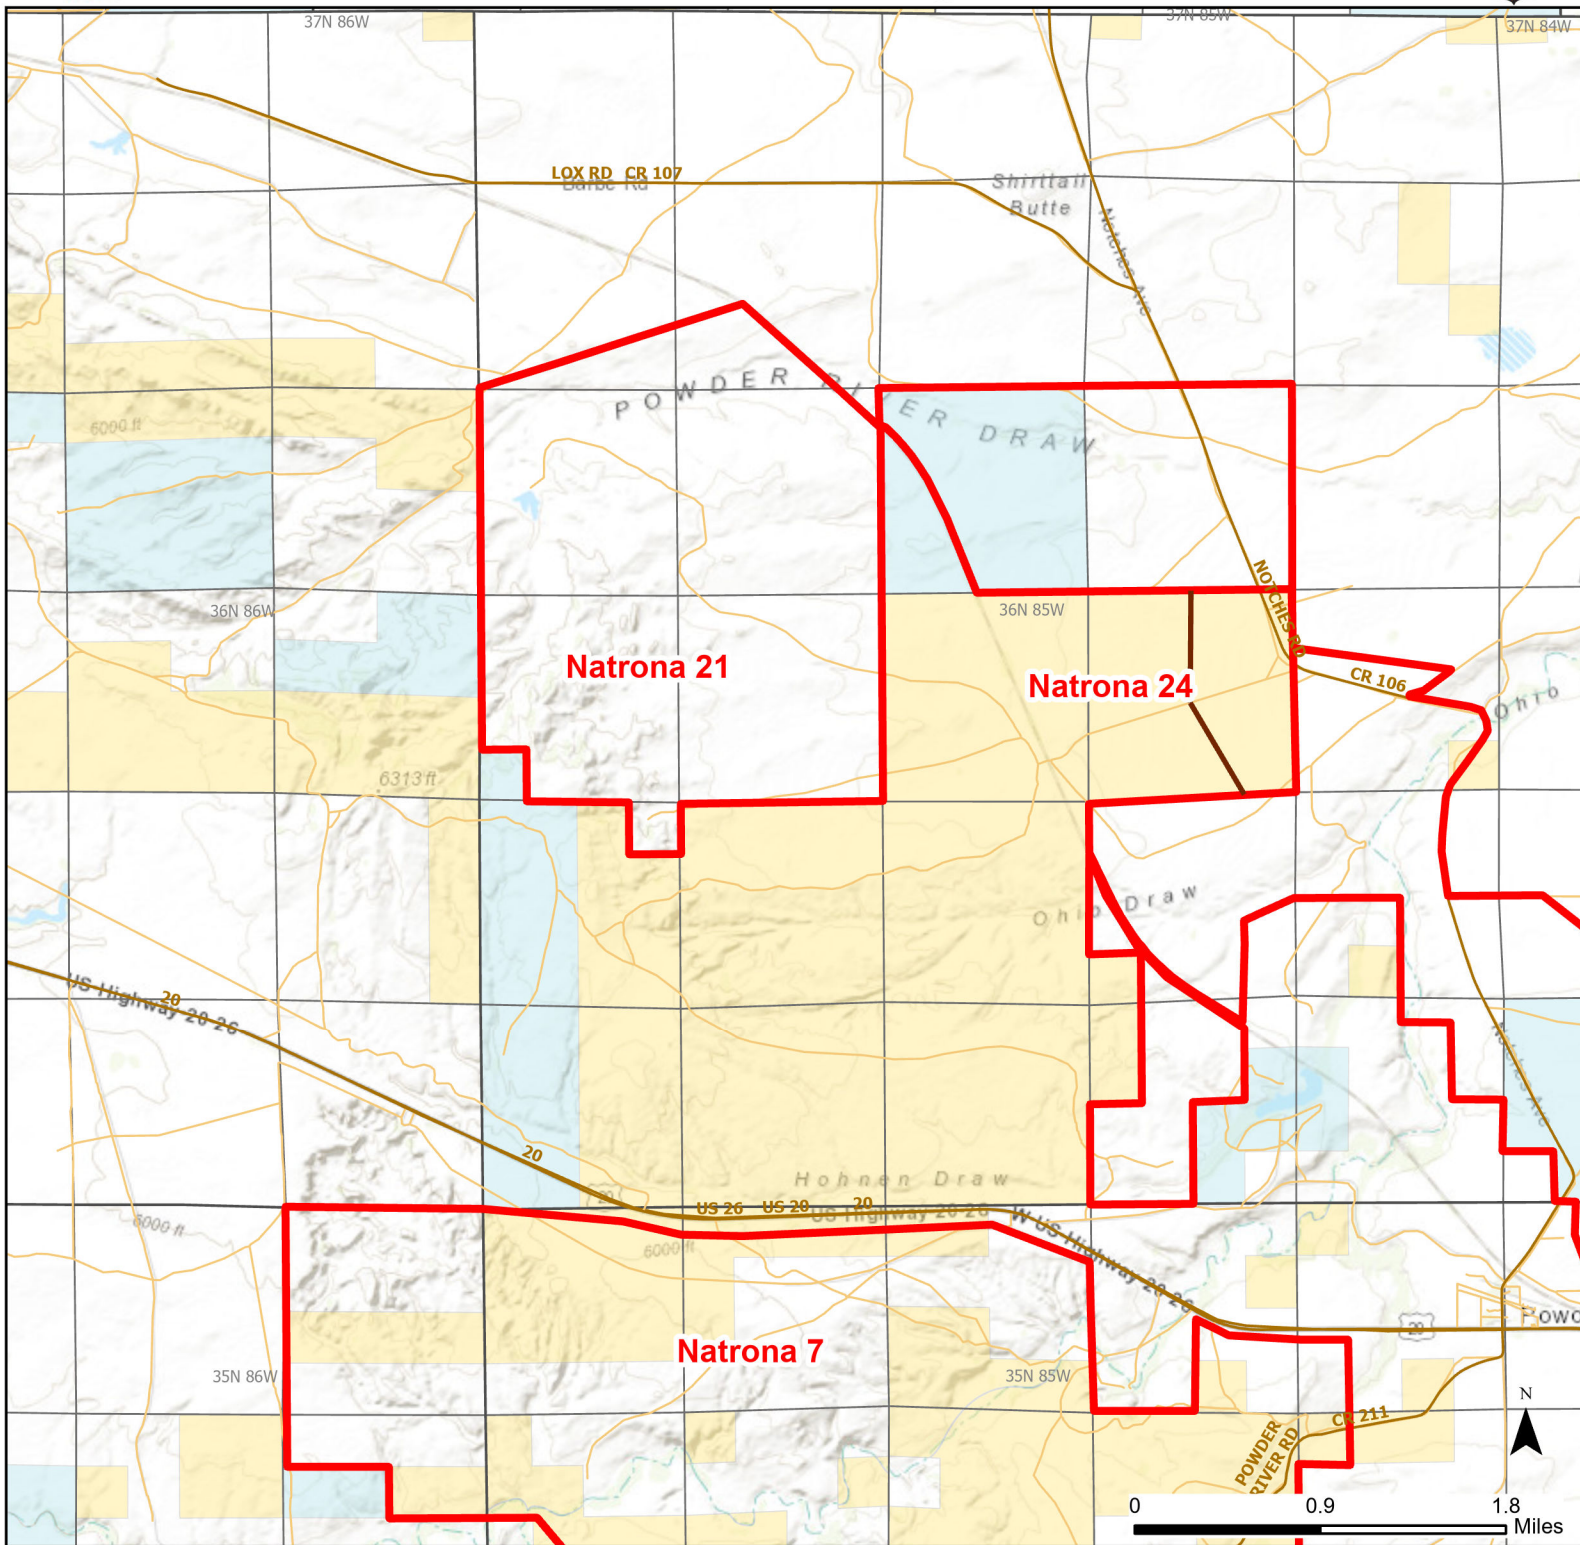

Natrona 21 Walk-in Hunting Area

Access Dates:
08/15 - 10/31
2024 Hunt Season

Parking	Closed Road	Boundary	Limited Range Weapons and Archery	State
Road Closed	WIA Use Only	Archery Only	Other	DOD
Coupon Box	Roads	County Boundaries	CLOSED	BLM
Gate	Open Road			Forest Service
Special Conditions Apply				Wyoming Game & Fish Dept.
				Private

Species allowed to hunt: Antelope, Deer

Rules: Motorized vehicle access allowed on established roads only.

This map is for visual use, assistance and general location only, does not represent a survey, and is not to be used for legal conveyance. Hunt Area boundaries are approximate, consult Game and Fish Hunting Regulations for descriptions and restrictions. Access to these private lands for any commercial activity must be gained by contacting the individual landowner(s) directly.