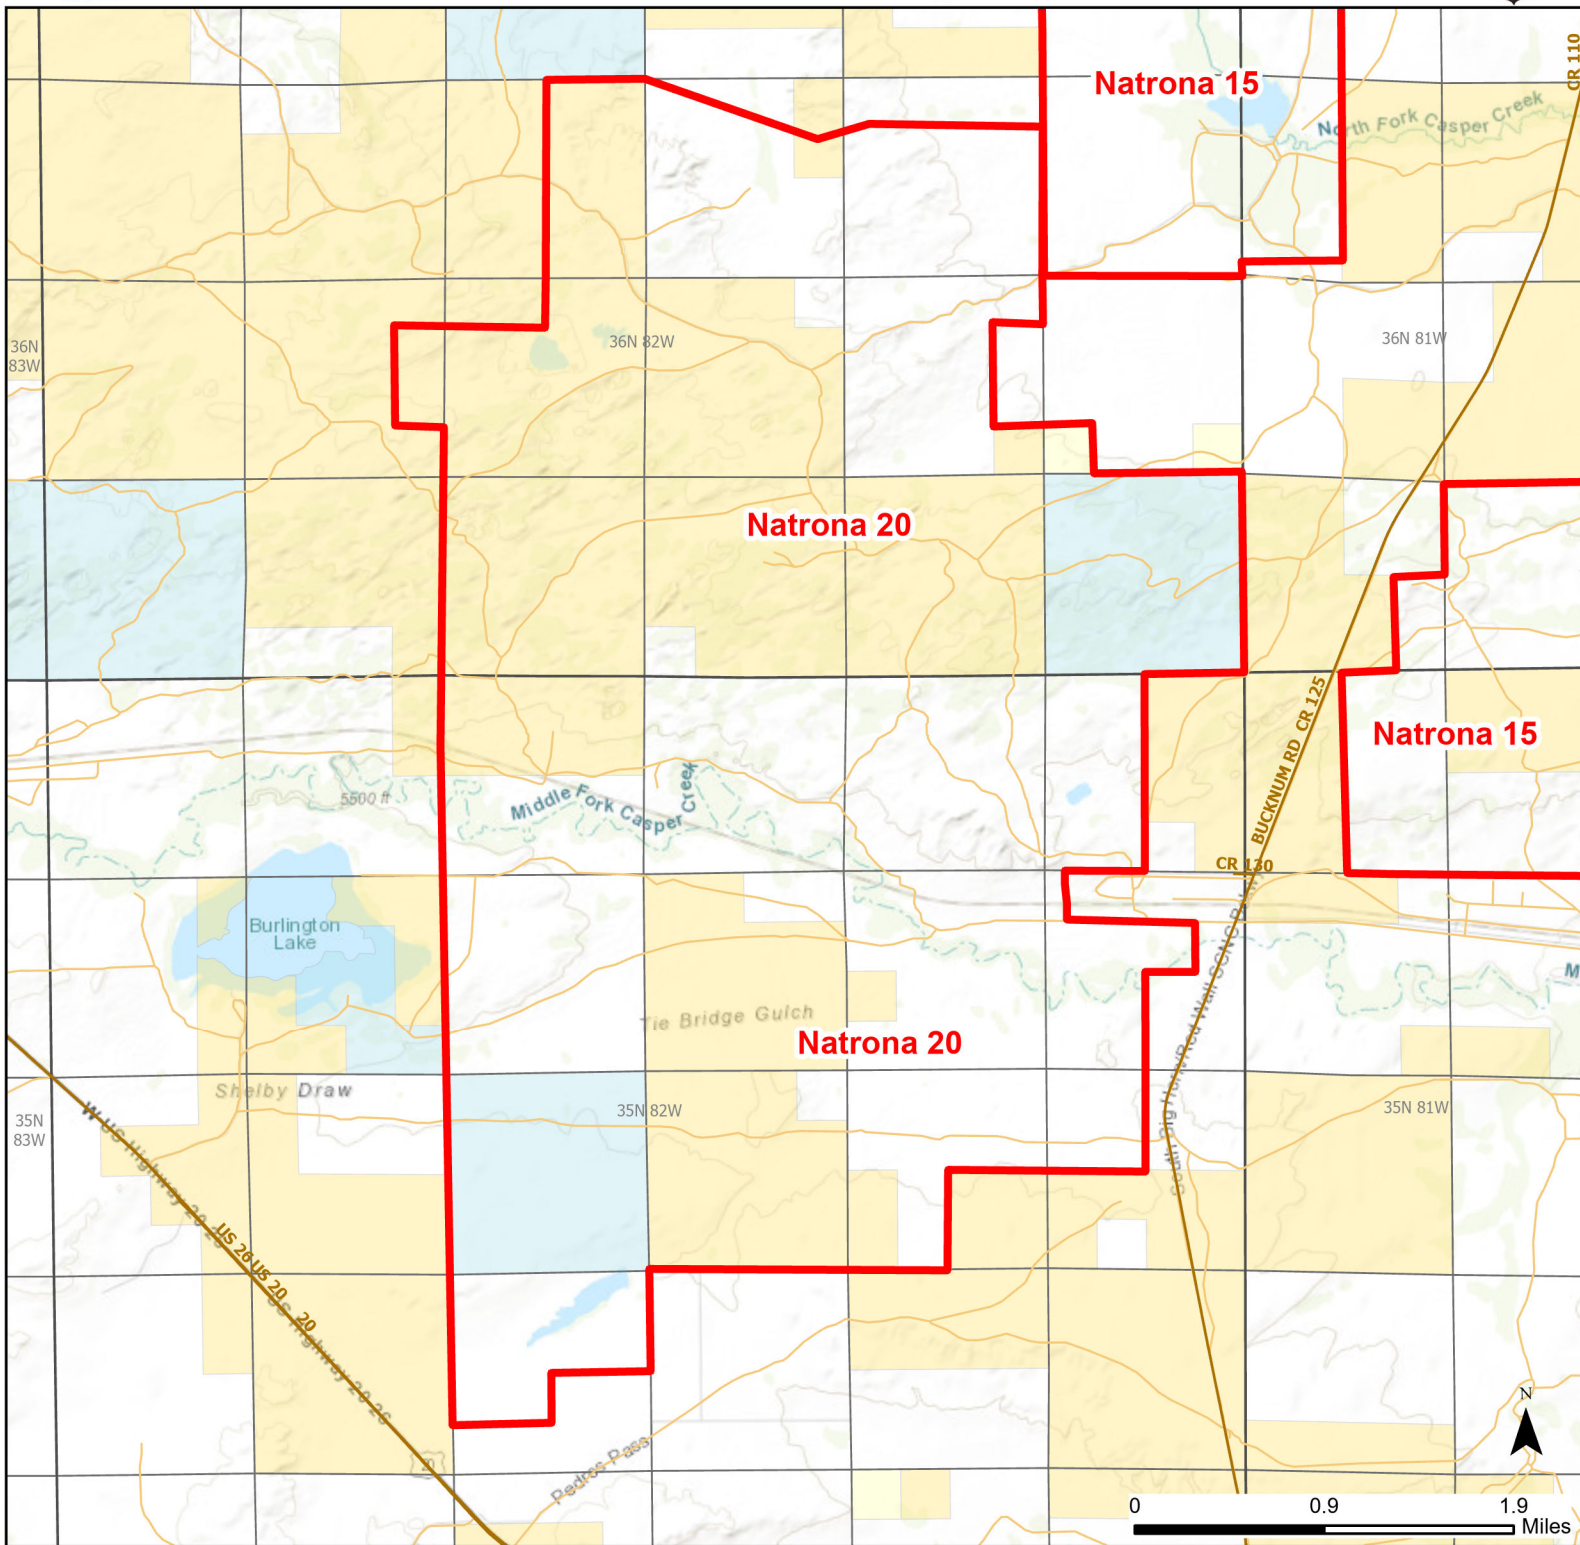

Natrona 20 Walk-in Hunting Area

Access Dates:
08/15 - 10/31
2024 Hunt Season

Parking	Closed Road	Boundary	Limited Range Weapons and Archery	State
Road Closed	WIA Use Only	Archery Only	Other	DOD
Coupon Box	Roads	County Boundaries	CLOSED	BLM
Gate				Forest Service
Open Road				Wyoming Game & Fish Dept.
Special Conditions Apply				Private

Species allowed to hunt: Antelope, Deer

Rules: Motorized vehicle access allowed on established roads only.

This map is for visual use, assistance and general location only, does not represent a survey, and is not to be used for legal conveyance. Hunt Area boundaries are approximate, consult Game and Fish Hunting Regulations for descriptions and restrictions. Access to these private lands for any commercial activity must be gained by contacting the individual landowner(s) directly.