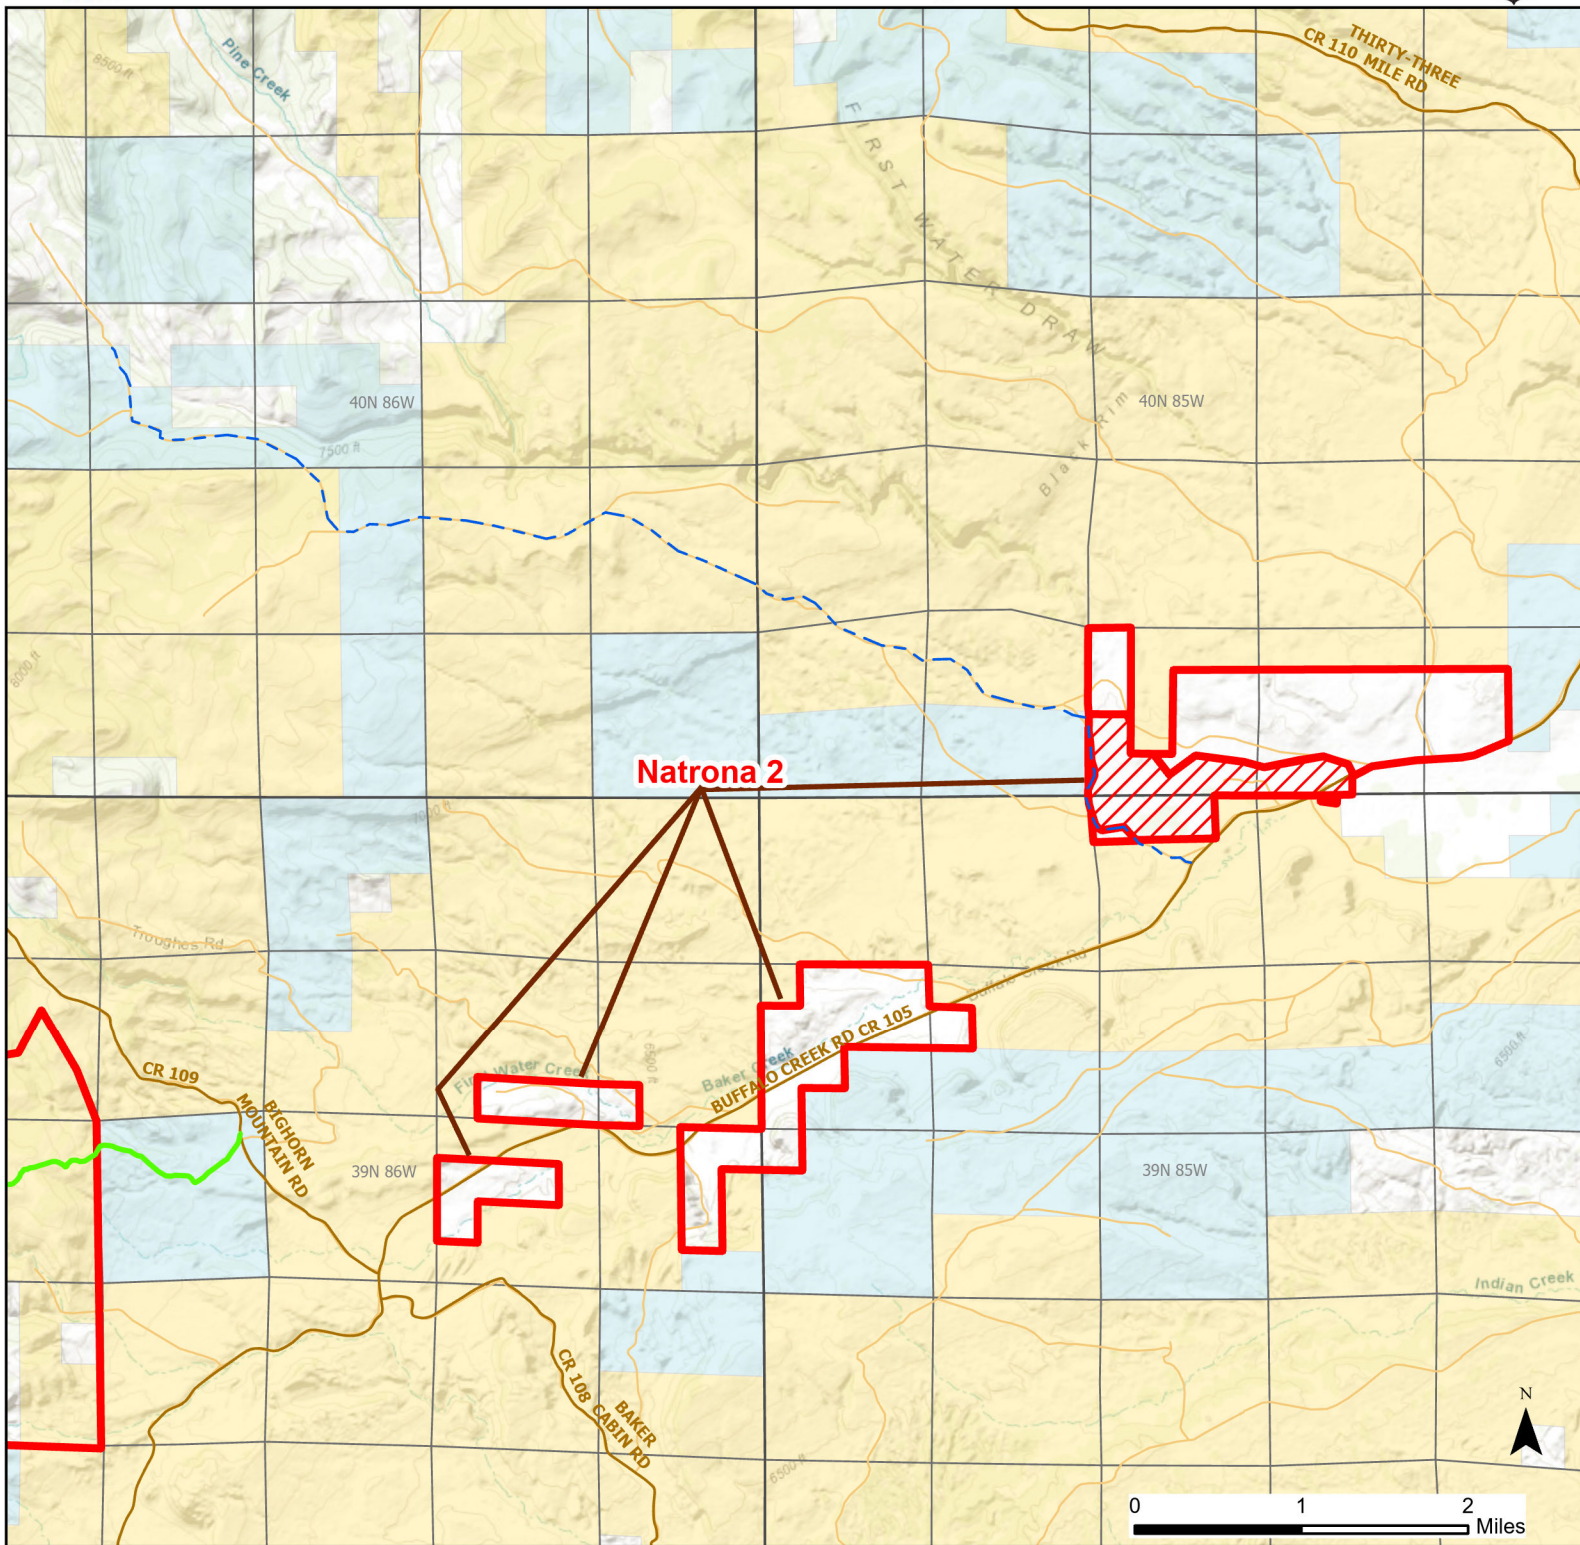

Natrona 2 Walk-in Hunting Area

Access Dates:
09/01 - 12/15
2024 Hunt Season

Parking	Closed Road	Boundary	Limited Range Weapons and Archery	State
Road Closed	WIA Use Only	Archery Only	Other	DOD
Coupon Box	Roads	County Boundaries	CLOSED	BLM
Gate	Open Road			Forest Service
Special Conditions Apply				Wyoming Game & Fish Dept.
				Private

Species allowed to hunt: Antelope, Deer, Elk

Rules: Motorized vehicle access limited to designated roads only. Designated roads are marked with a white arrow.

This map is for visual use, assistance and general location only, does not represent a survey, and is not to be used for legal conveyance. Hunt Area boundaries are approximate, consult Game and Fish Hunting Regulations for descriptions and restrictions. Access to these private lands for any commercial activity must be gained by contacting the individual landowner(s) directly.