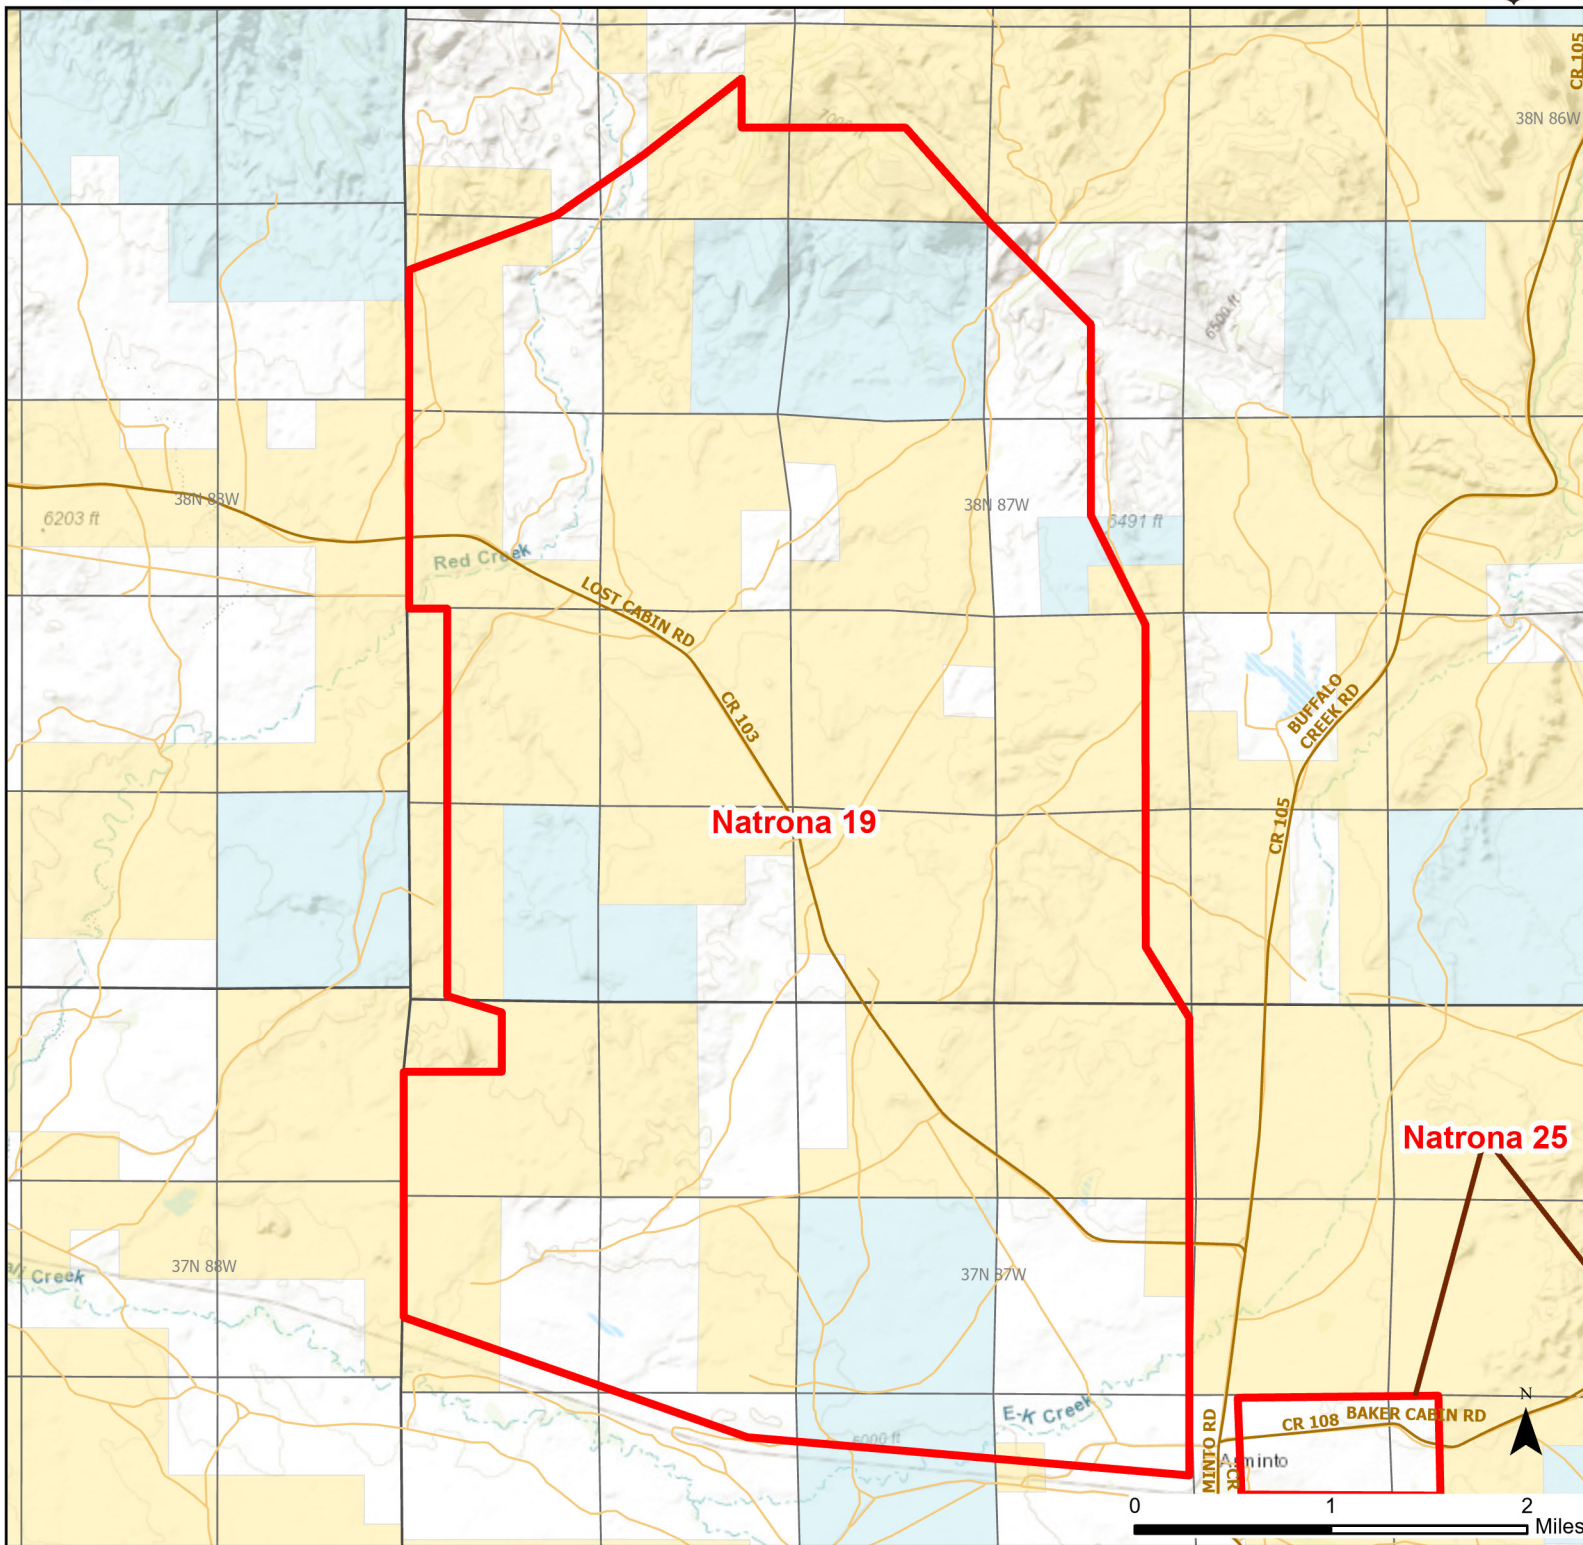

Natrona 19 Walk-in Hunting Area

Access Dates:
08/15 - 12/15
2024 Hunt Season

Parking	Closed Road	Boundary	Limited Range Weapons and Archery	State
Road Closed	WIA Use Only	Archery Only	Other	DOD
Coupon Box	Roads	County Boundaries	CLOSED	BLM
Gate	Open Road			Forest Service
Special Conditions Apply				Wyoming Game & Fish Dept.
				Private

Species allowed to hunt: Antelope, Deer, Elk

Rules: Motorized vehicle access allowed on established roads only.

This map is for visual use, assistance and general location only, does not represent a survey, and is not to be used for legal conveyance. Hunt Area boundaries are approximate, consult Game and Fish Hunting Regulations for descriptions and restrictions. Access to these private lands for any commercial activity must be gained by contacting the individual landowner(s) directly.