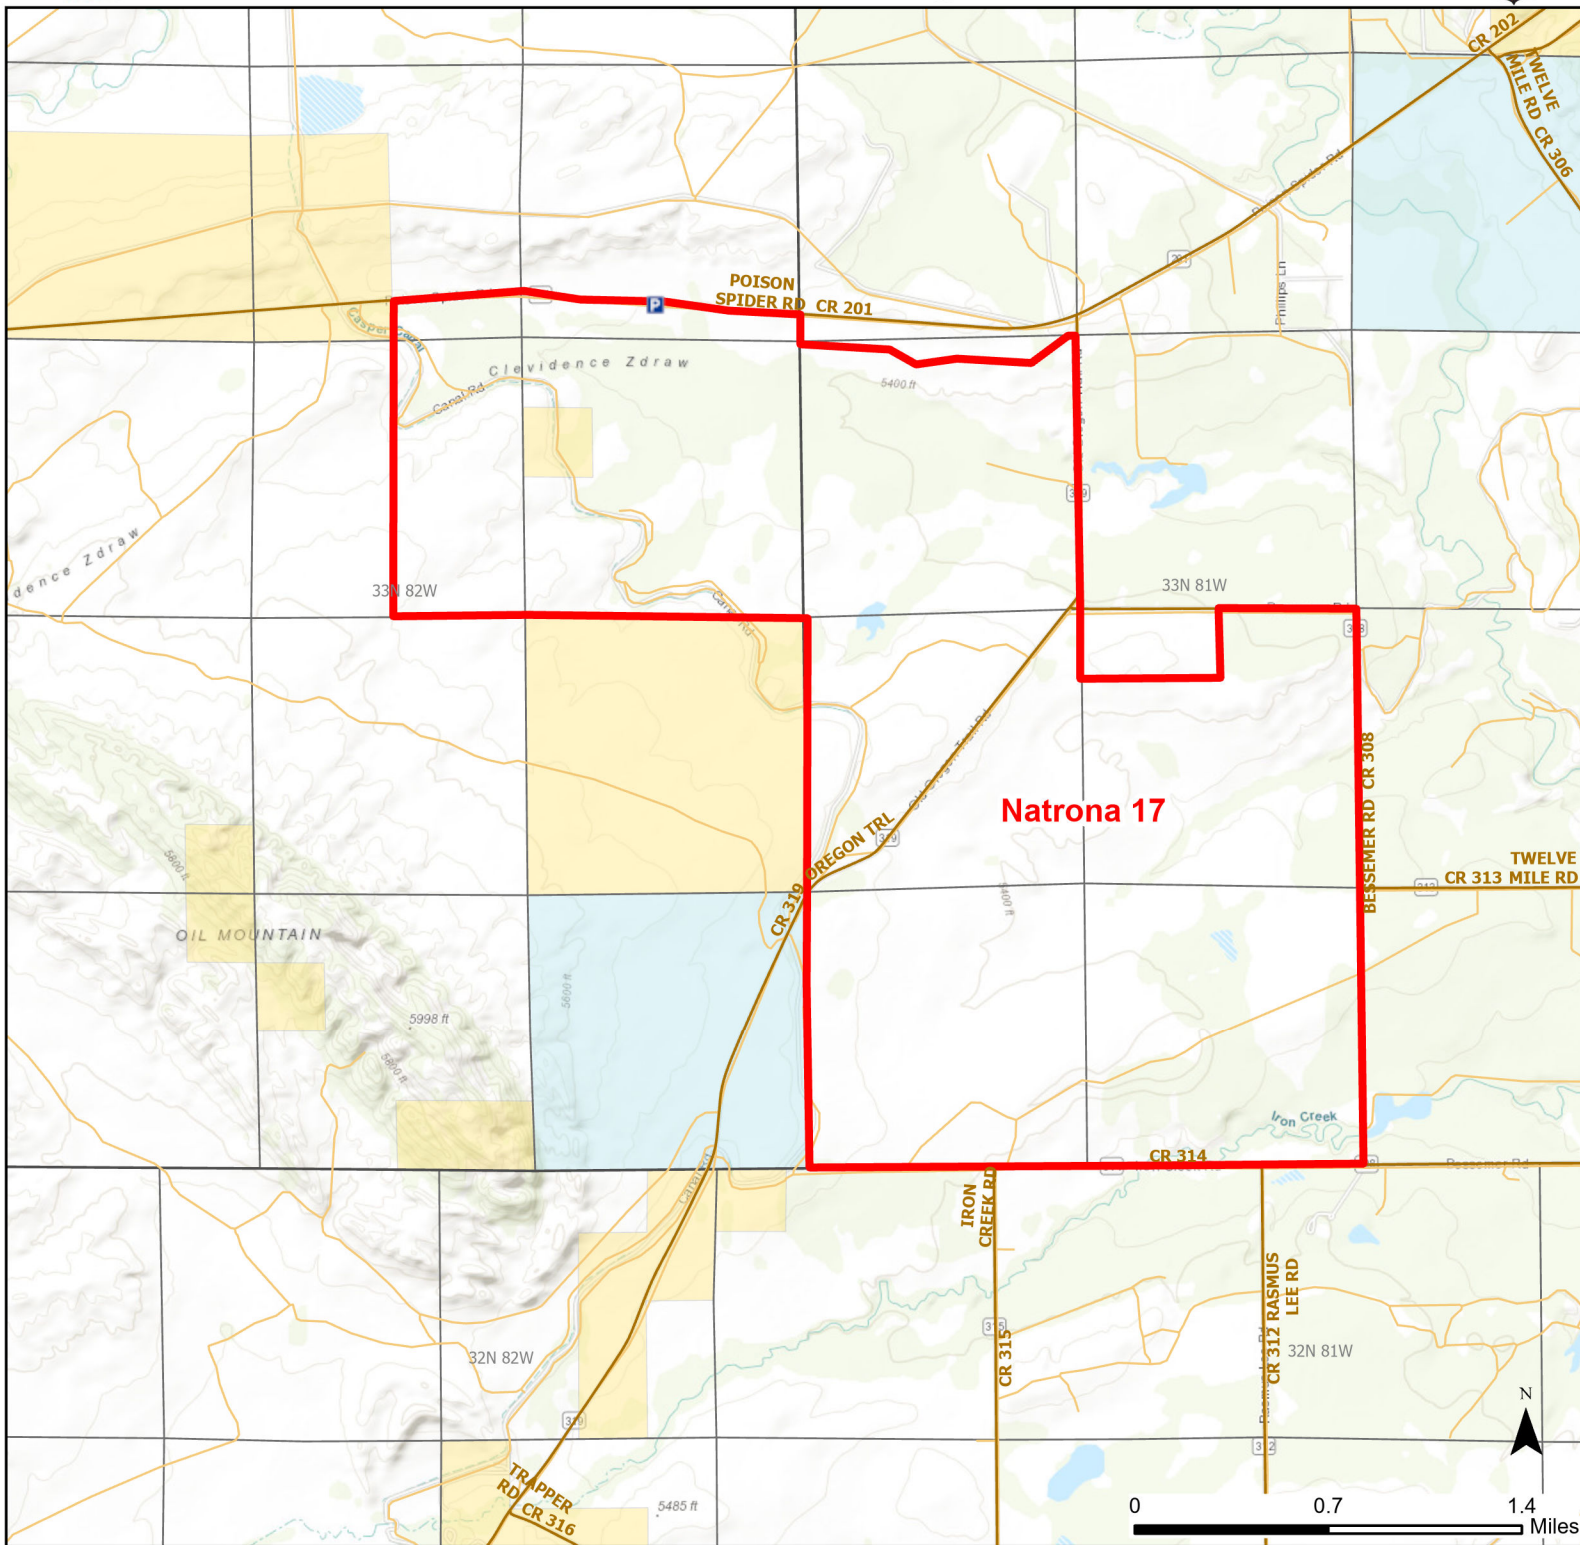

Natrona 17 Walk-in Hunting Area

Access Dates:
08/15 - 11/30
2024 Hunt Season

Parking	Closed Road	Boundary	Limited Range Weapons and Archery	State
Road Closed	WIA Use Only	Archery Only	Other	DOD
Coupon Box	Roads	County Boundaries	CLOSED	BLM
Gate	Open Road			Forest Service
Special Conditions Apply				Wyoming Game & Fish Dept.
				Private

Species allowed to hunt: Antelope, Deer

Rules: Remove harvested antelope & deer from agricultural field before field dressing them, do not leave any animal parts in the agricultural field

This map is for visual use, assistance and general location only, does not represent a survey, and is not to be used for legal conveyance. Hunt Area boundaries are approximate, consult Game and Fish Hunting Regulations for descriptions and restrictions. Access to these private lands for any commercial activity must be gained by contacting the individual landowner(s) directly.