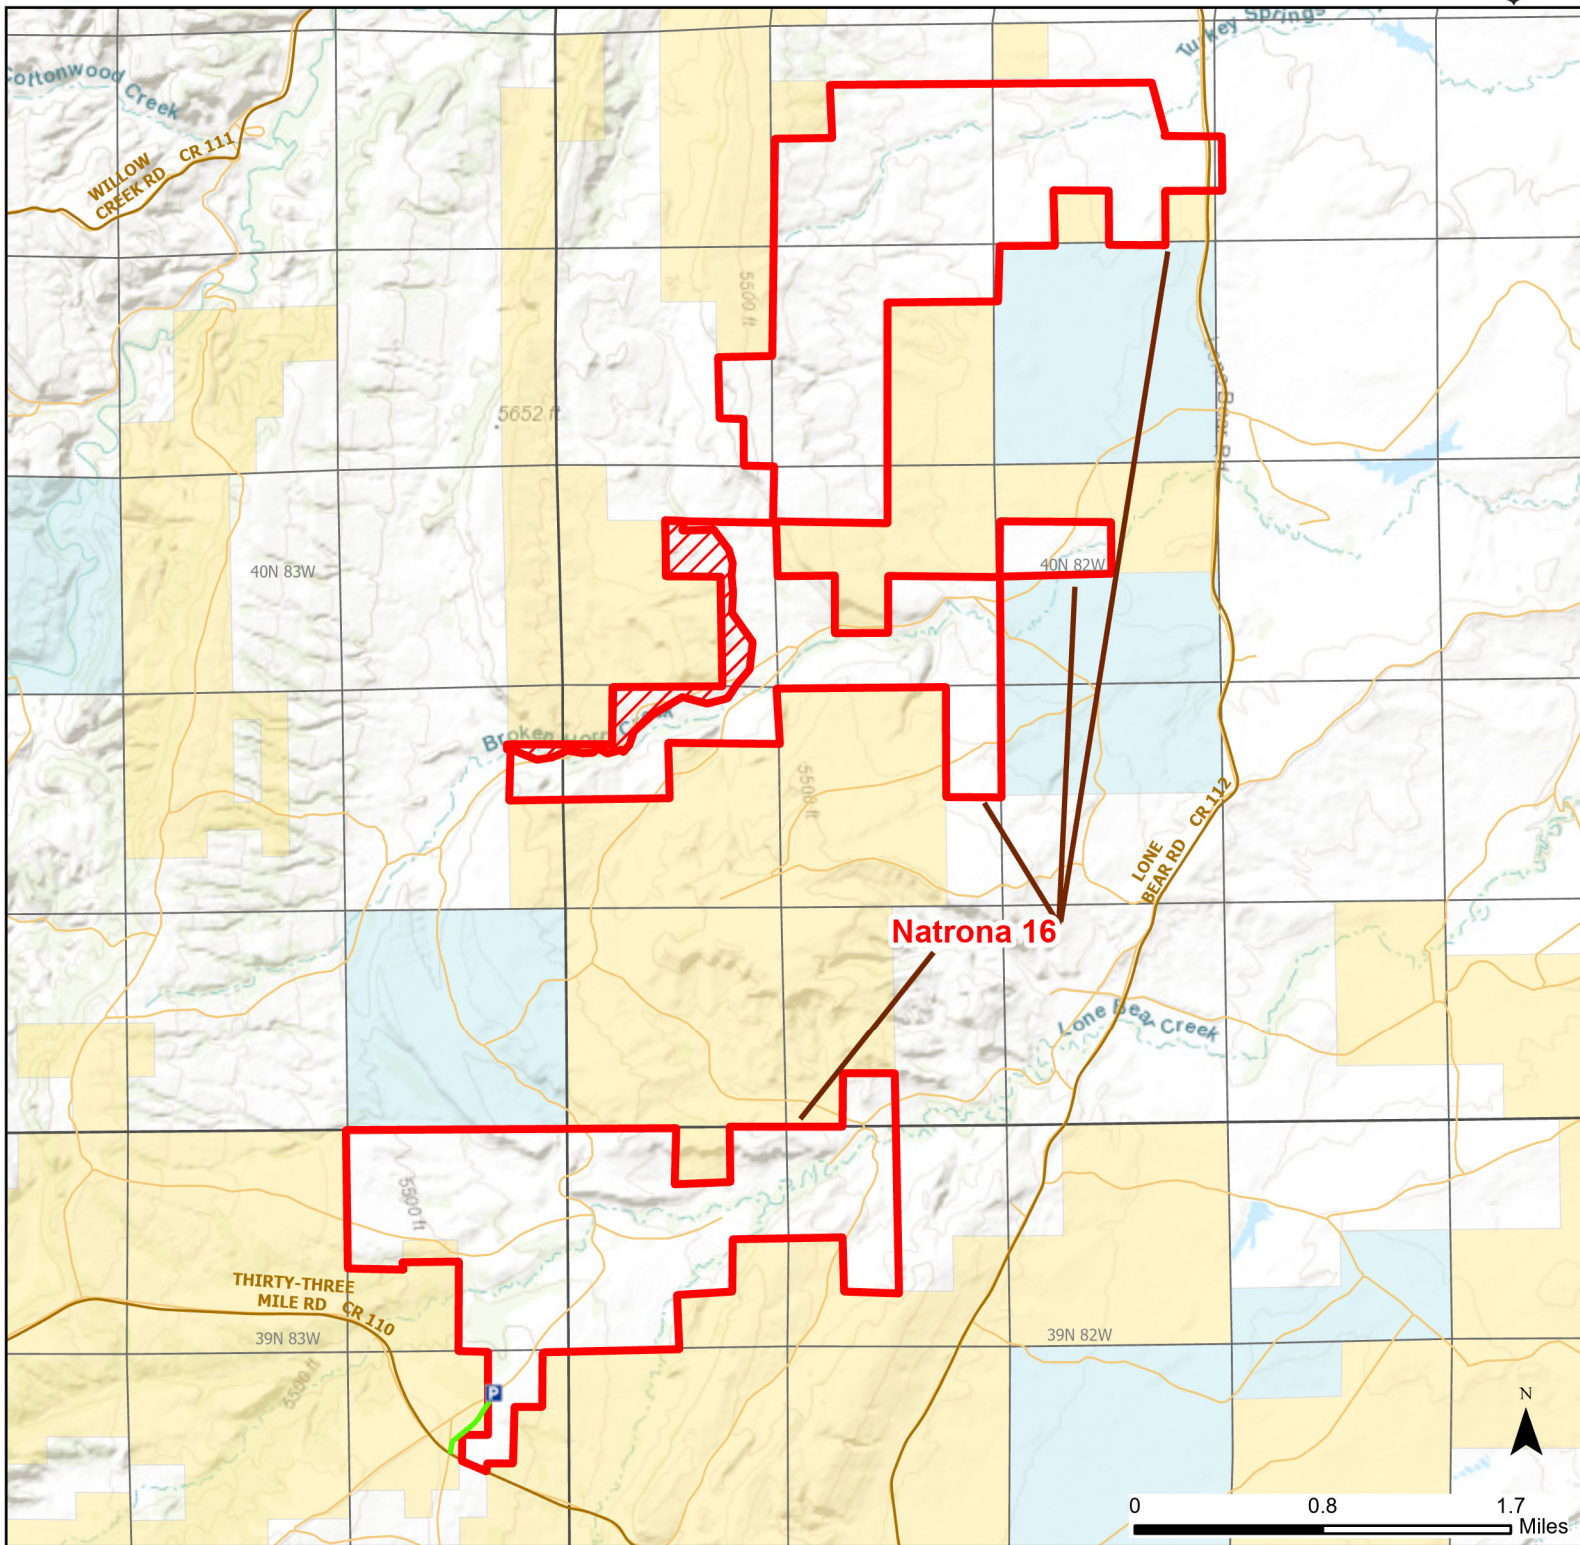

Natrona 16 Walk-in Hunting Area

Access Dates:
08/15 - 11/15
2024 Hunt Season

Parking	Closed Road	Boundary	Limited Range Weapons and Archery	State
Road Closed	WIA Use Only	Archery Only	Other	DOD
Coupon Box	Roads	County Boundaries	CLOSED	BLM
Gate	Open Road			Forest Service
Special Conditions Apply				Wyoming Game & Fish Dept.
				Private

Species allowed to hunt: Antelope, Deer

Rules: Portable blinds may be used on a daily basis. Blinds must have owner's name and contact info affixed and may not be left in the field overnight. Hunters allowed to hunt off horseback.

This map is for visual use, assistance and general location only, does not represent a survey, and is not to be used for legal conveyance. Hunt Area boundaries are approximate, consult Game and Fish Hunting Regulations for descriptions and restrictions. Access to these private lands for any commercial activity must be gained by contacting the individual landowner(s) directly.