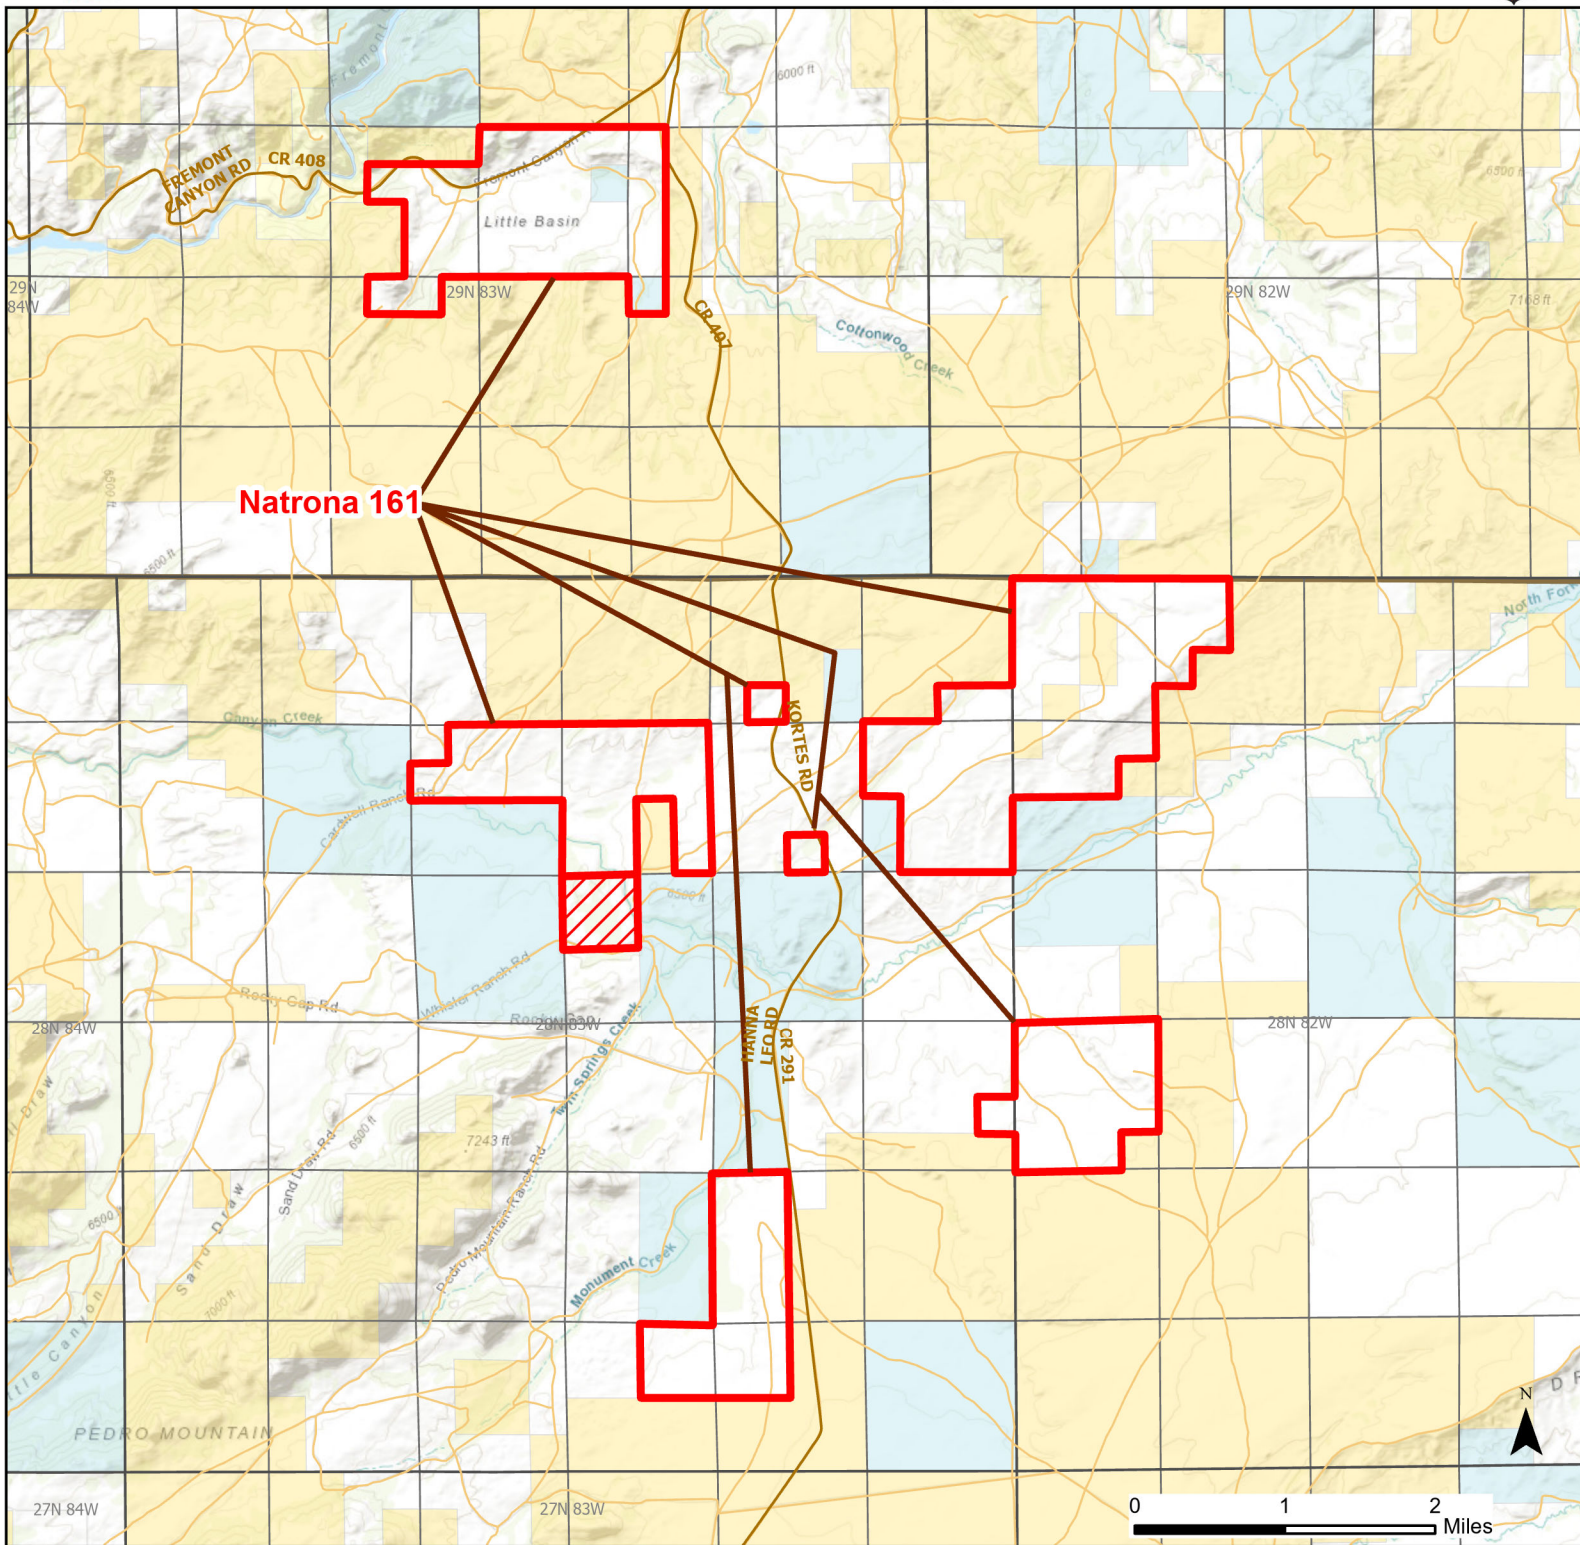

Natrona 161 Walk-in Hunting Area

Access Dates:
08/15 - 10/31
2024 Hunt Season

Parking	Closed Road	Boundary	Limited Range Weapons and Archery	State
Road Closed	WIA Use Only	Archery Only	Other	DOD
Coupon Box	Roads	County Boundaries		BLM
Gate	Open Road			Forest Service
Open Road	Special Conditions Apply		CLOSED	Wyoming Game & Fish Dept.
				Private

Species allowed to hunt: Antelope, Deer

Rules: Motorized vehicle access allowed on established roads only. Vehicles may use established roads when conditions are not wet or muddy

This map is for visual use, assistance and general location only, does not represent a survey, and is not to be used for legal conveyance. Hunt Area boundaries are approximate, consult Game and Fish Hunting Regulations for descriptions and restrictions. Access to these private lands for any commercial activity must be gained by contacting the individual landowner(s) directly.