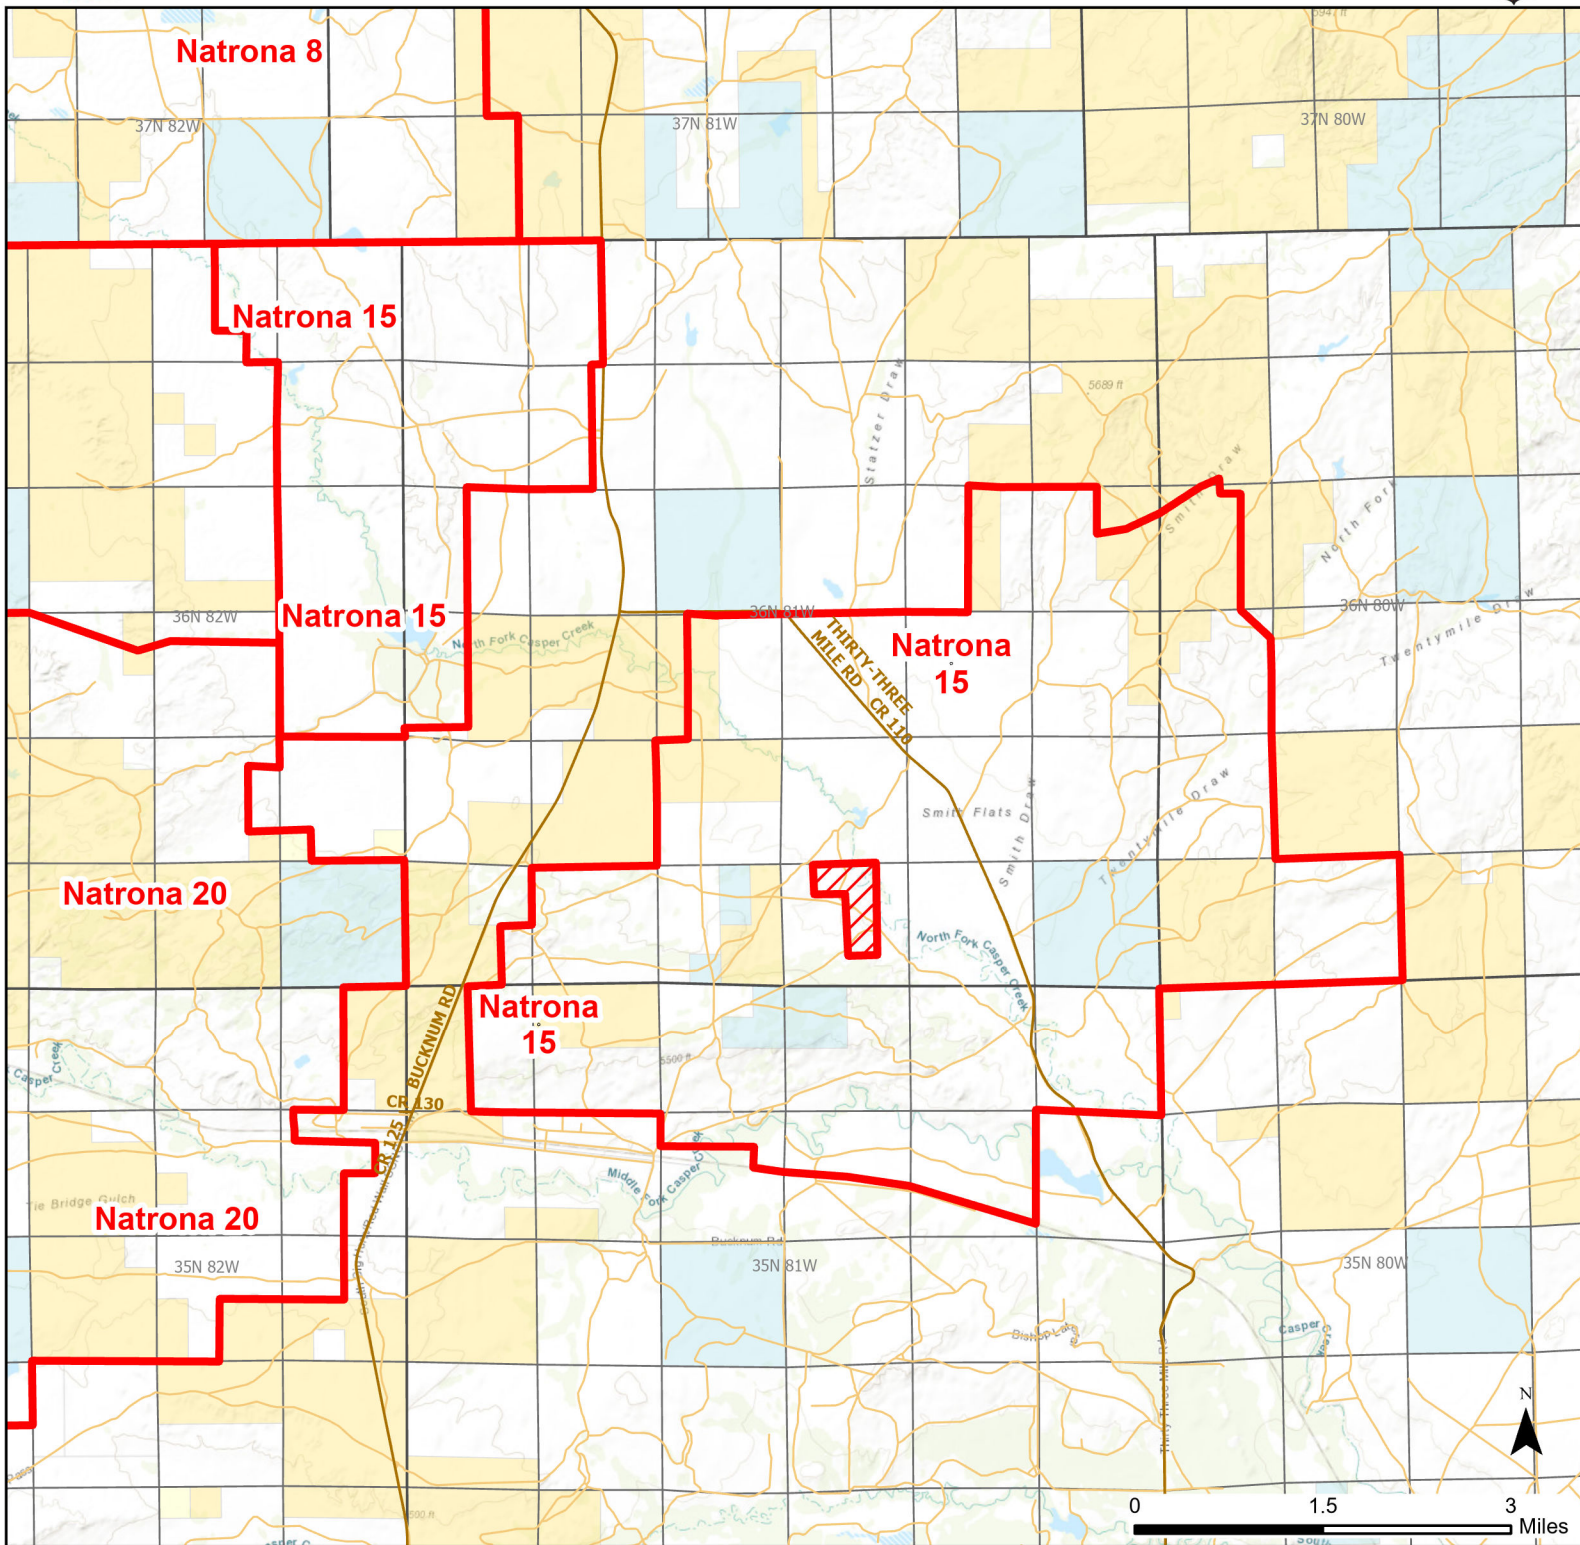

Natrona 15 Walk-in Hunting Area

Access Dates:
08/15 - 10/31
2024 Hunt Season

Parking	Closed Road	Boundary	Limited Range Weapons and Archery	State
Road Closed	WIA Use Only	Archery Only	Other	DOD
Coupon Box	Roads	CLOSED		BLM
Gate	County Boundaries			Forest Service
Open Road				Wyoming Game & Fish Dept.
Special Conditions Apply				Private

Species allowed to hunt: Antelope

Rules: Foot traffic only

This map is for visual use, assistance and general location only, does not represent a survey, and is not to be used for legal conveyance. Hunt Area boundaries are approximate, consult Game and Fish Hunting Regulations for descriptions and restrictions. Access to these private lands for any commercial activity must be gained by contacting the individual landowner(s) directly.