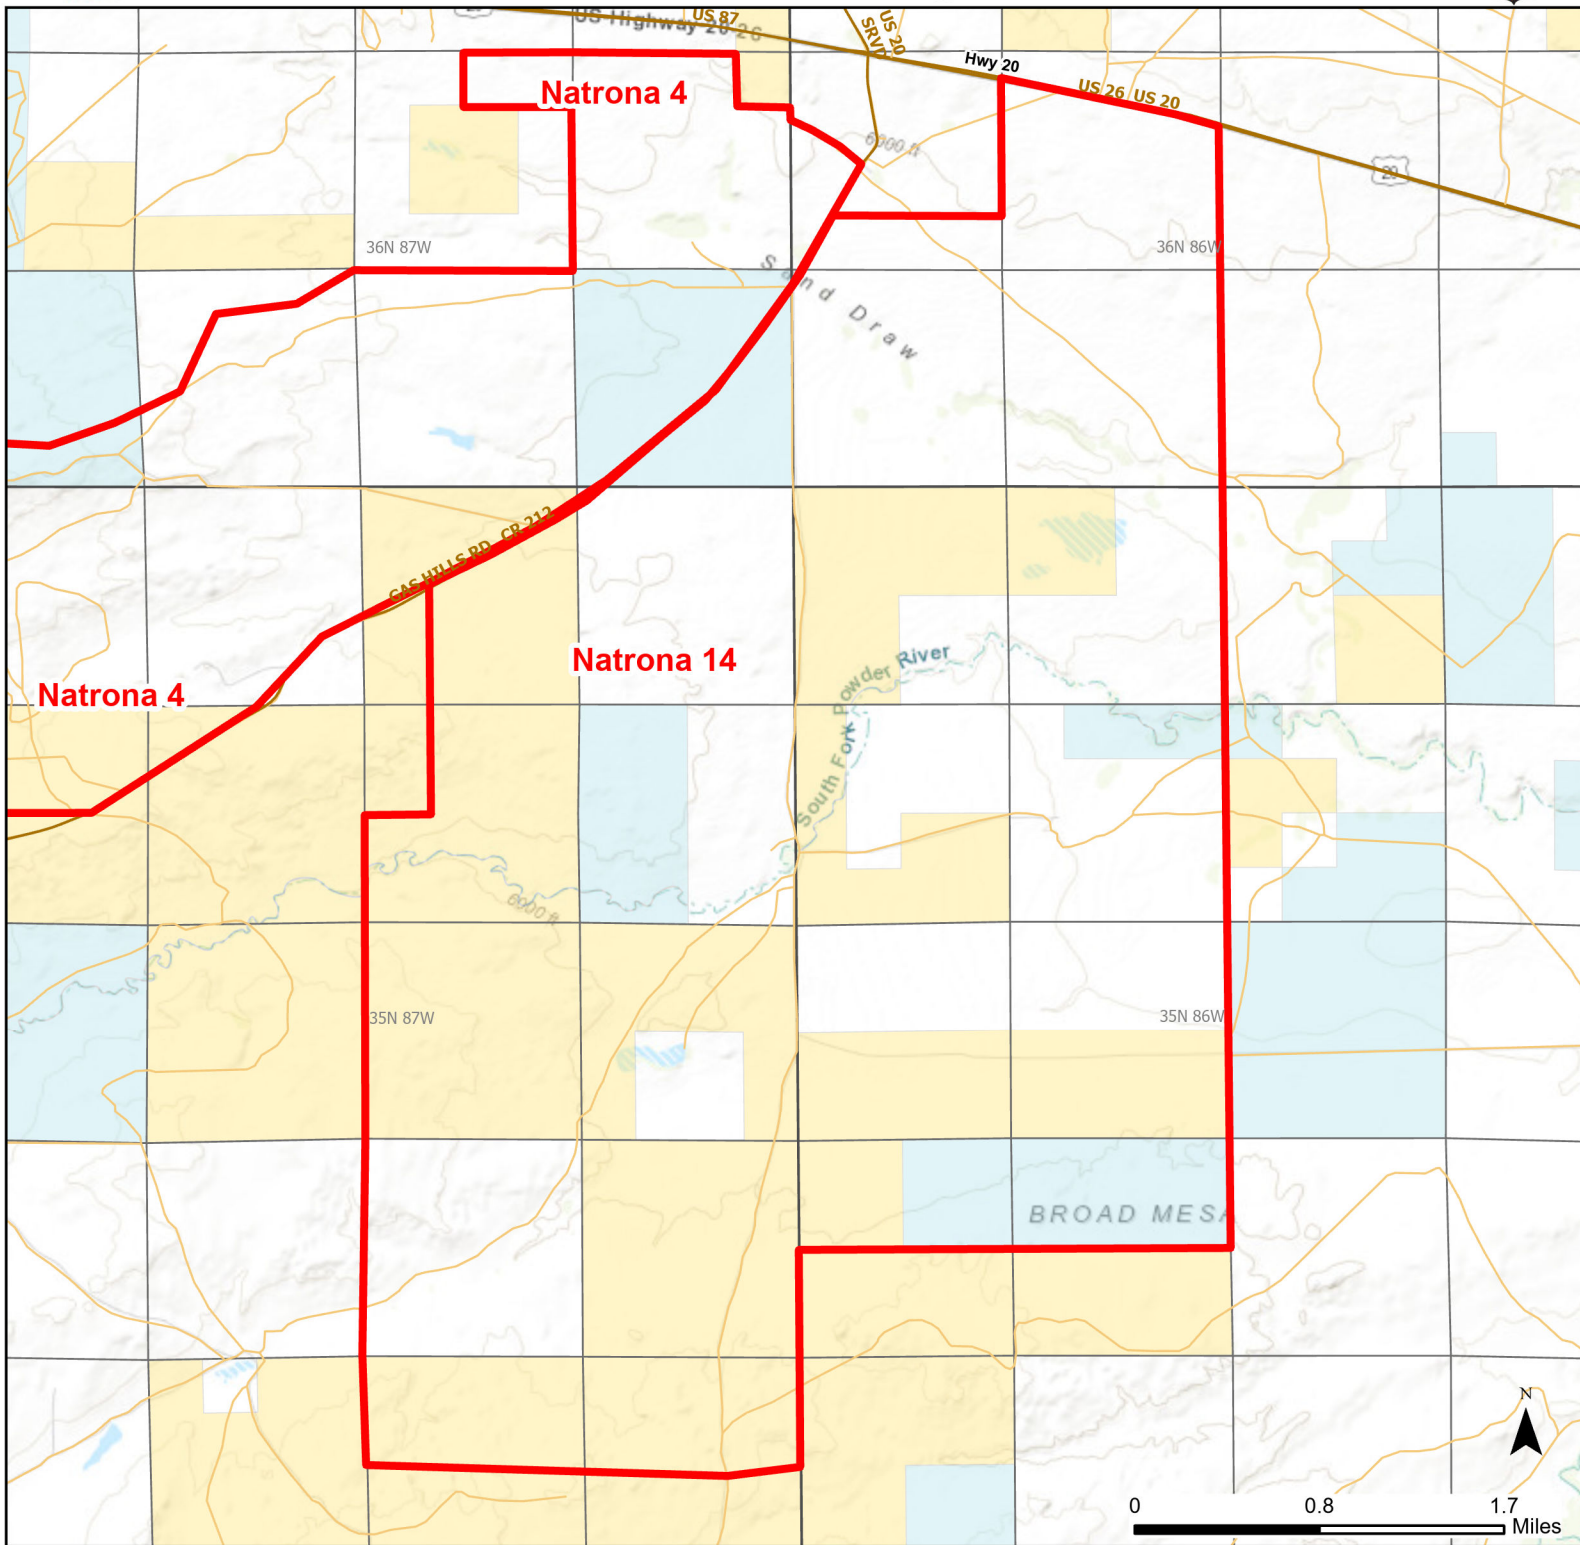

Natrona 14 Walk-in Hunting Area

Access Dates:
08/15 - 10/31
2024 Hunt Season

Parking	Closed Road	Boundary	Limited Range Weapons and Archery	State
Road Closed	WIA Use Only	Archery Only	Other	DOD
Coupon Box	Roads	County Boundaries	CLOSED	BLM
Gate				Forest Service
Open Road				Wyoming Game & Fish Dept.
Special Conditions Apply				Private

Species allowed to hunt: Antelope, Deer

Rules: Motorized vehicle access allowed on established roads only.

This map is for visual use, assistance and general location only, does not represent a survey, and is not to be used for legal conveyance. Hunt Area boundaries are approximate, consult Game and Fish Hunting Regulations for descriptions and restrictions. Access to these private lands for any commercial activity must be gained by contacting the individual landowner(s) directly.