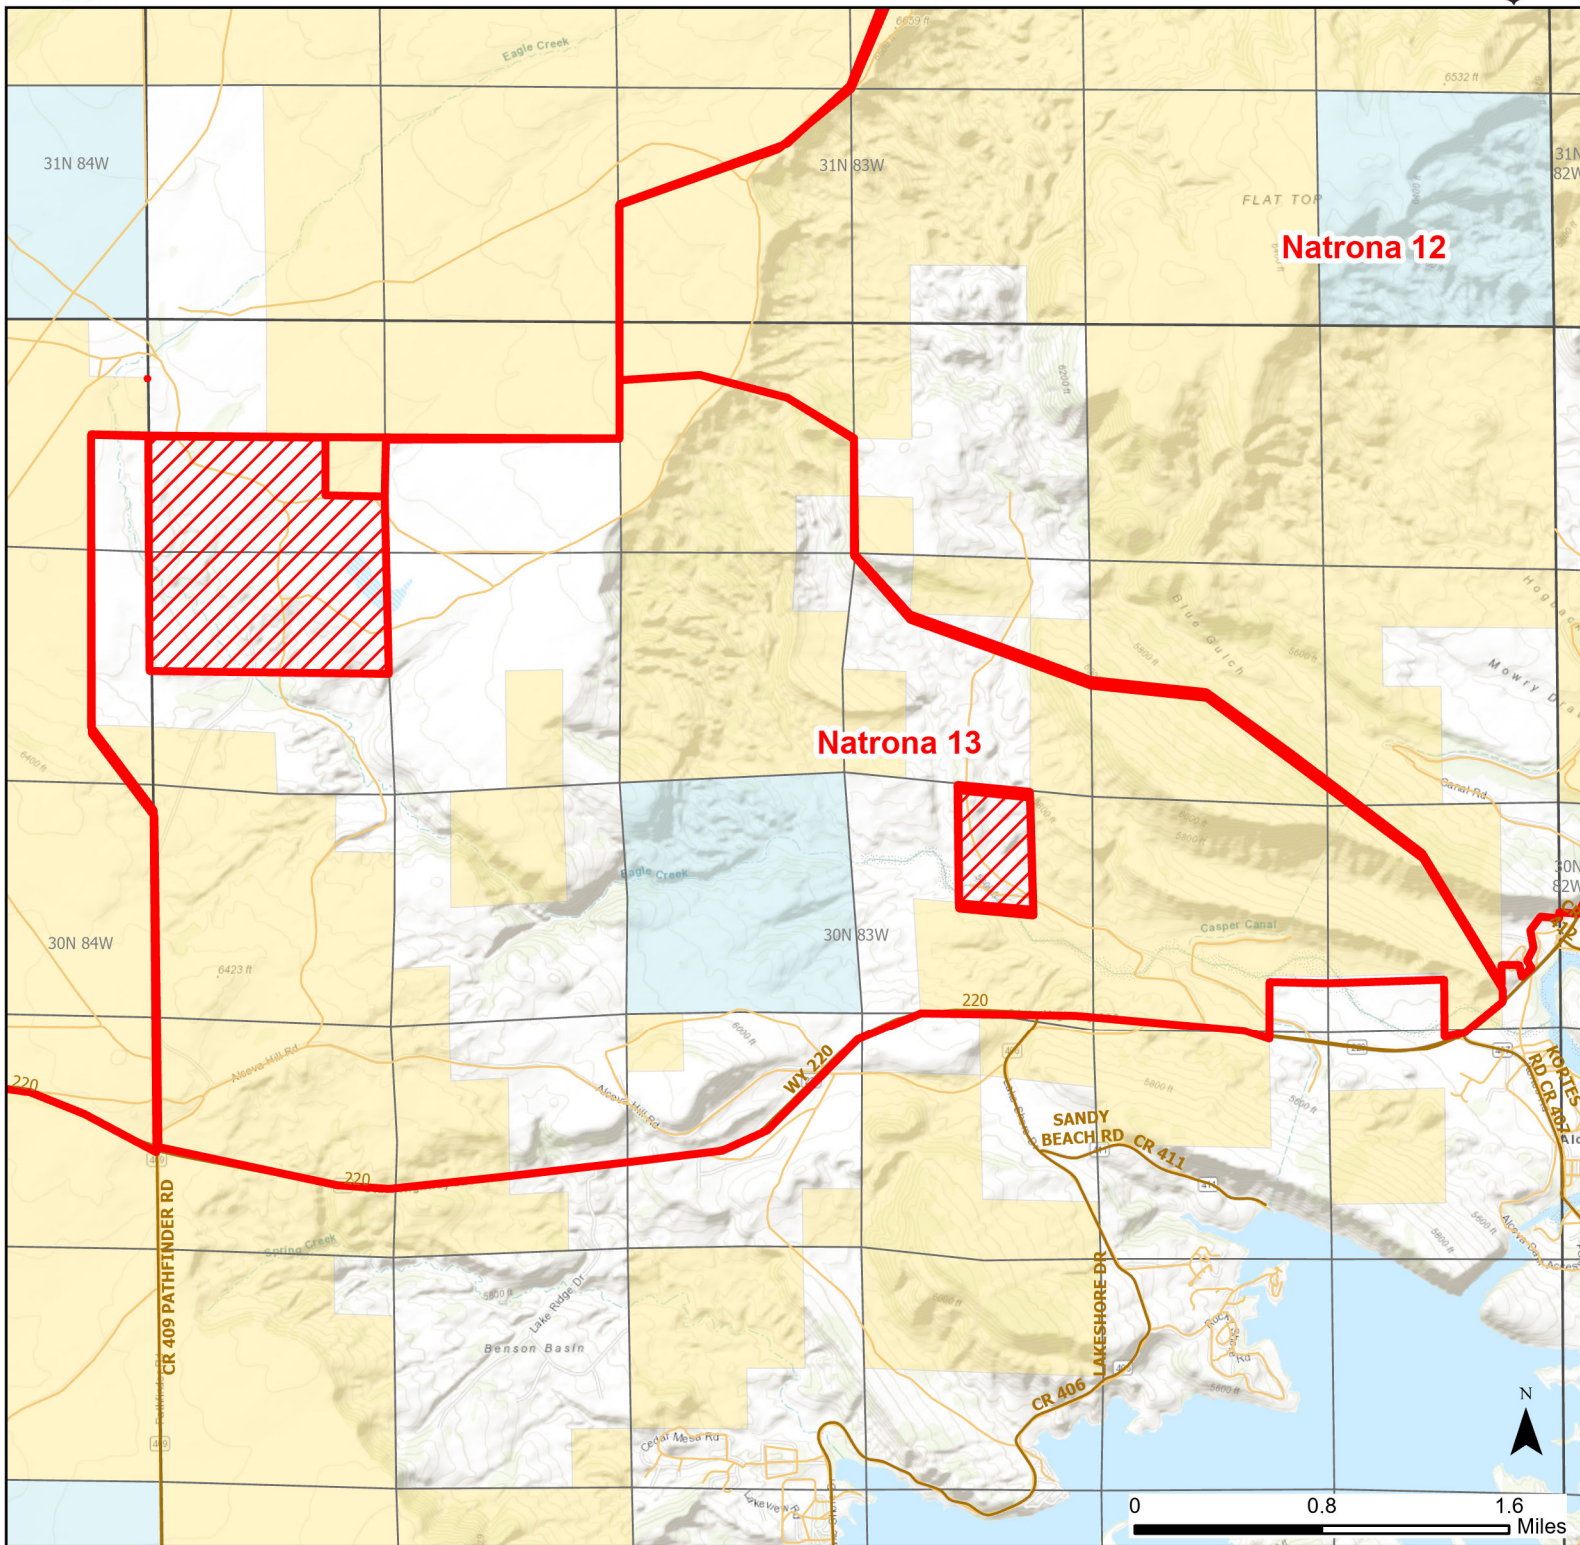

Natrona 13

Walk-in Hunting Area

Access Dates:
08/15 - 12/15
2024 Hunt Season

Parking	Closed Road	Boundary	Limited Range Weapons and Archery	State
Road Closed	WIA Use Only	Archery Only	Other	DOD
Coupon Box	Roads	County Boundaries	CLOSED	BLM
Gate	Open Road			Forest Service
Open Road	Special Conditions Apply			Wyoming Game & Fish Dept.
				Private

Species allowed to hunt: Antelope, Deer, Elk

Rules: NO ORVs. Motorized vehicle access allowed on established roads only.

This map is for visual use, assistance and general location only, does not represent a survey, and is not to be used for legal conveyance. Hunt Area boundaries are approximate, consult Game and Fish Hunting Regulations for descriptions and restrictions. Access to these private lands for any commercial activity must be gained by contacting the individual landowner(s) directly.