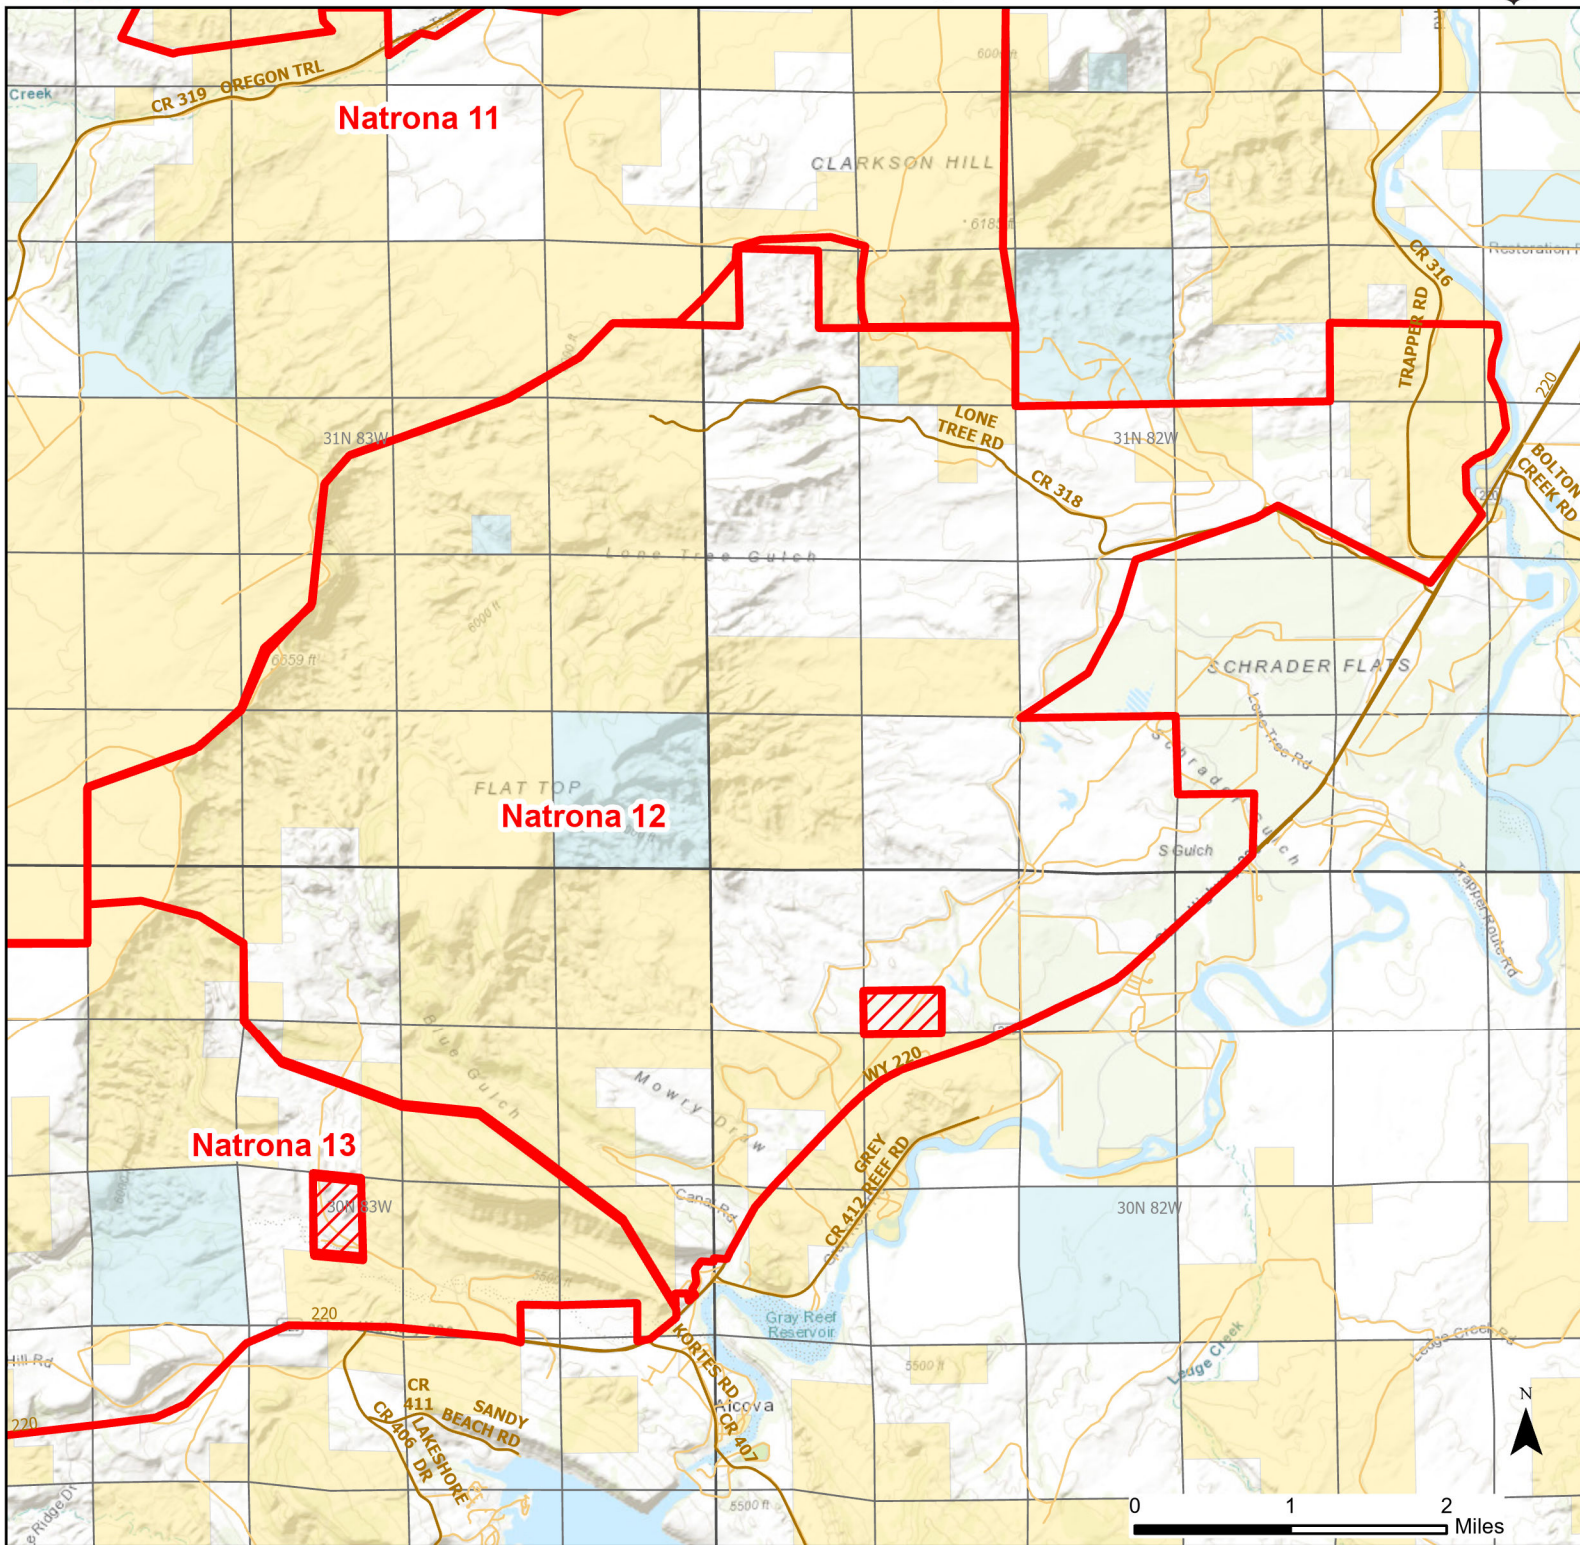

Natrona 12 Walk-in Hunting Area

Access Dates:
08/15 - 12/15
2024 Hunt Season

Parking	Closed Road	Boundary	Limited Range Weapons and Archery	State
Road Closed	WIA Use Only	Archery Only	Other	DOD
Coupon Box	Roads	CLOSED		BLM
Gate	County Boundaries			Forest Service
Open Road				Wyoming Game & Fish Dept.
Special Conditions Apply				Private

Species allowed to hunt: Antelope, Deer, Elk

Rules: NO ORVs. Motorized vehicle access allowed on established roads only.

This map is for visual use, assistance and general location only, does not represent a survey, and is not to be used for legal conveyance. Hunt Area boundaries are approximate, consult Game and Fish Hunting Regulations for descriptions and restrictions. Access to these private lands for any commercial activity must be gained by contacting the individual landowner(s) directly.