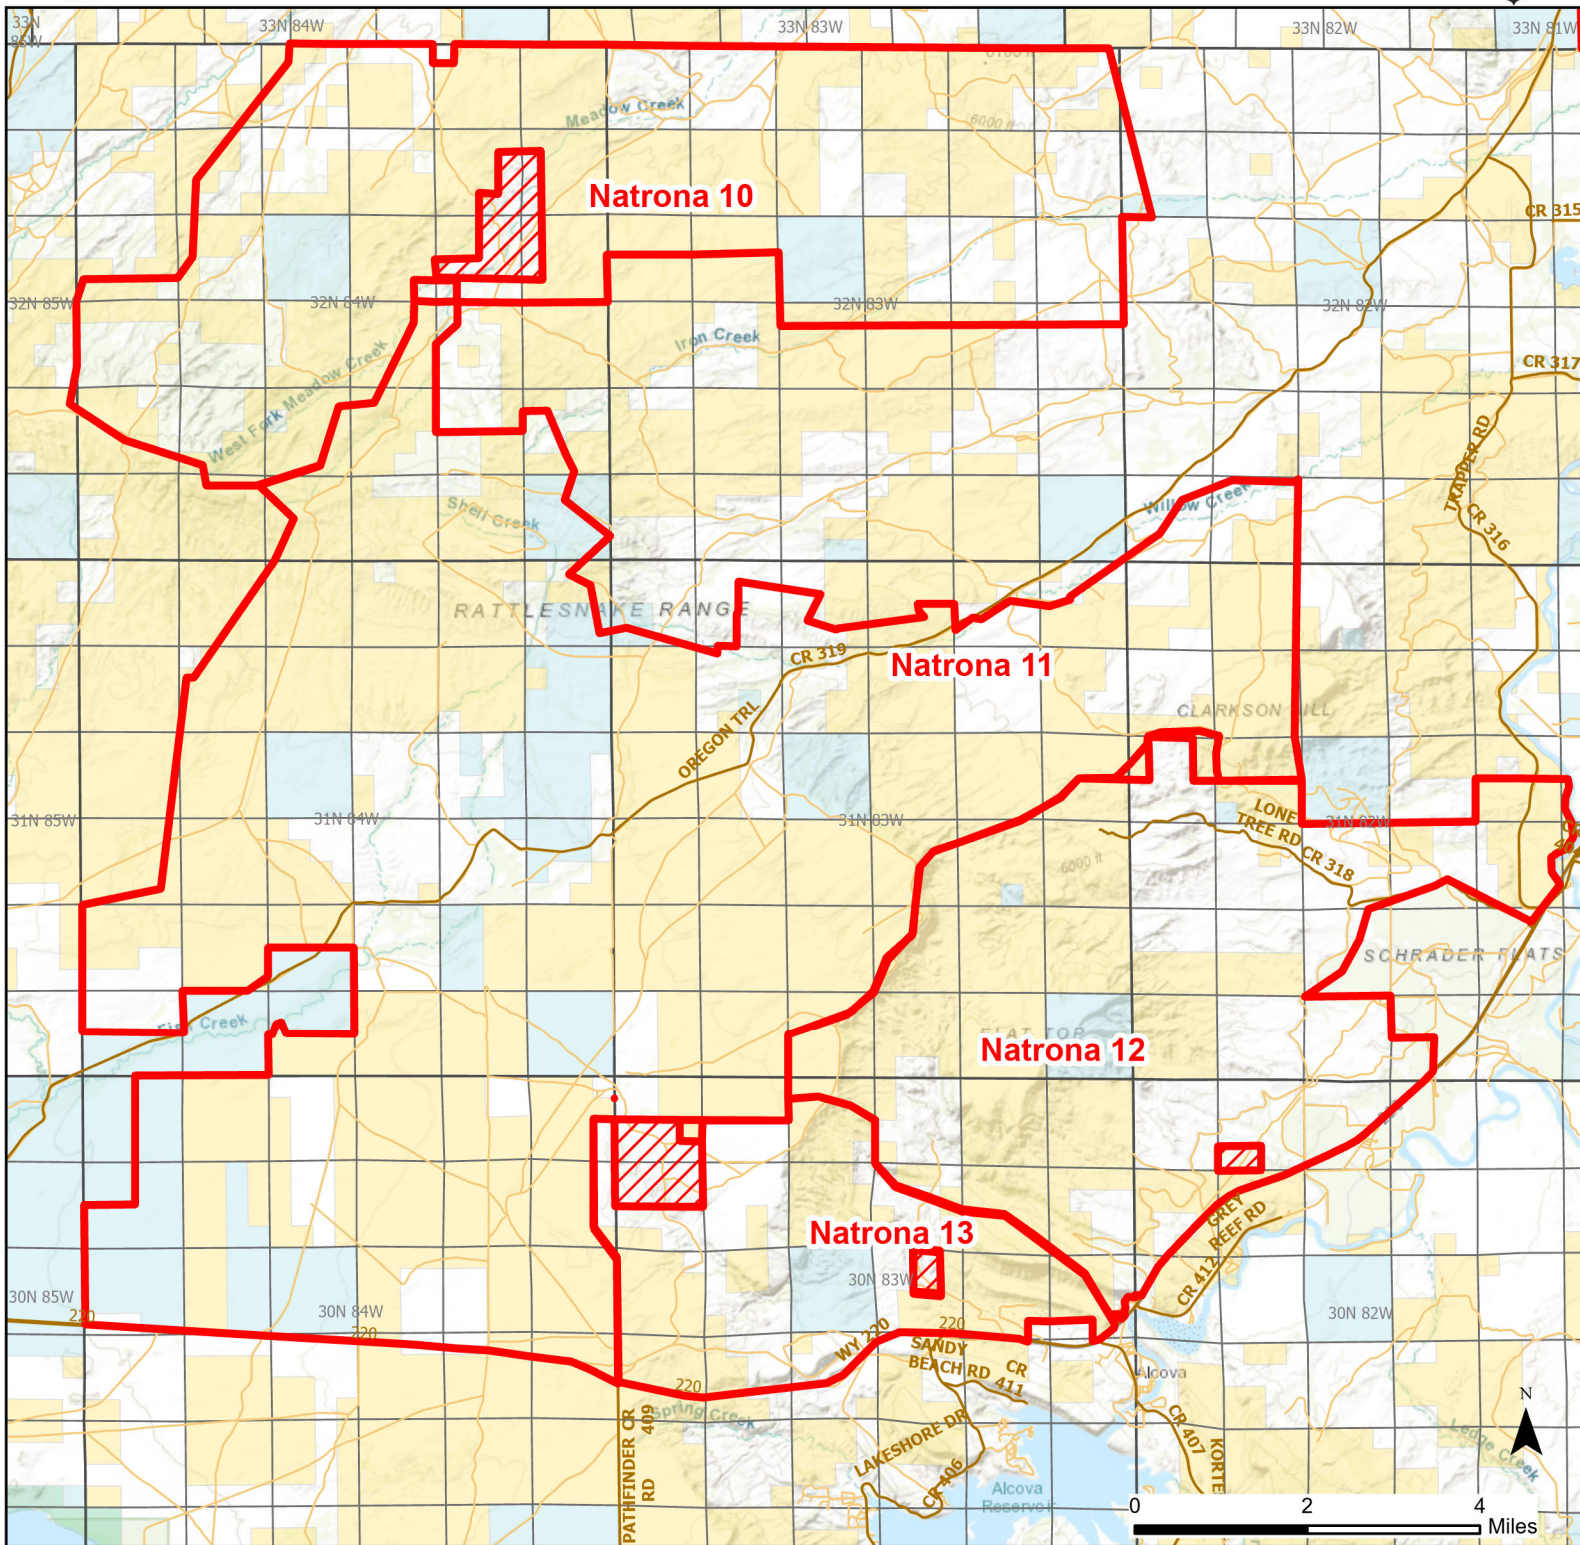

Natrona 11 Walk-in Hunting Area

Access Dates:
08/15 - 03/01
2024 Hunt Season

Parking	Closed Road	Boundary	Limited Range Weapons and Archery	State
Road Closed	WIA Use Only	Archery Only	Other	DOD
Coupon Box	Roads	Archery Only	CLOSED	BLM
Gate	County Boundaries			Forest Service
Open Road				Wyoming Game & Fish Dept.
Special Conditions Apply				Private

Species allowed to hunt: Waterfowl, Sage Grouse, Partridge, Rabbit, Antelope, Deer, Elk

Rules: NO ORVs. Motorized vehicle access allowed on established roads only.

This map is for visual use, assistance and general location only, does not represent a survey, and is not to be used for legal conveyance. Hunt Area boundaries are approximate, consult Game and Fish Hunting Regulations for descriptions and restrictions. Access to these private lands for any commercial activity must be gained by contacting the individual landowner(s) directly.